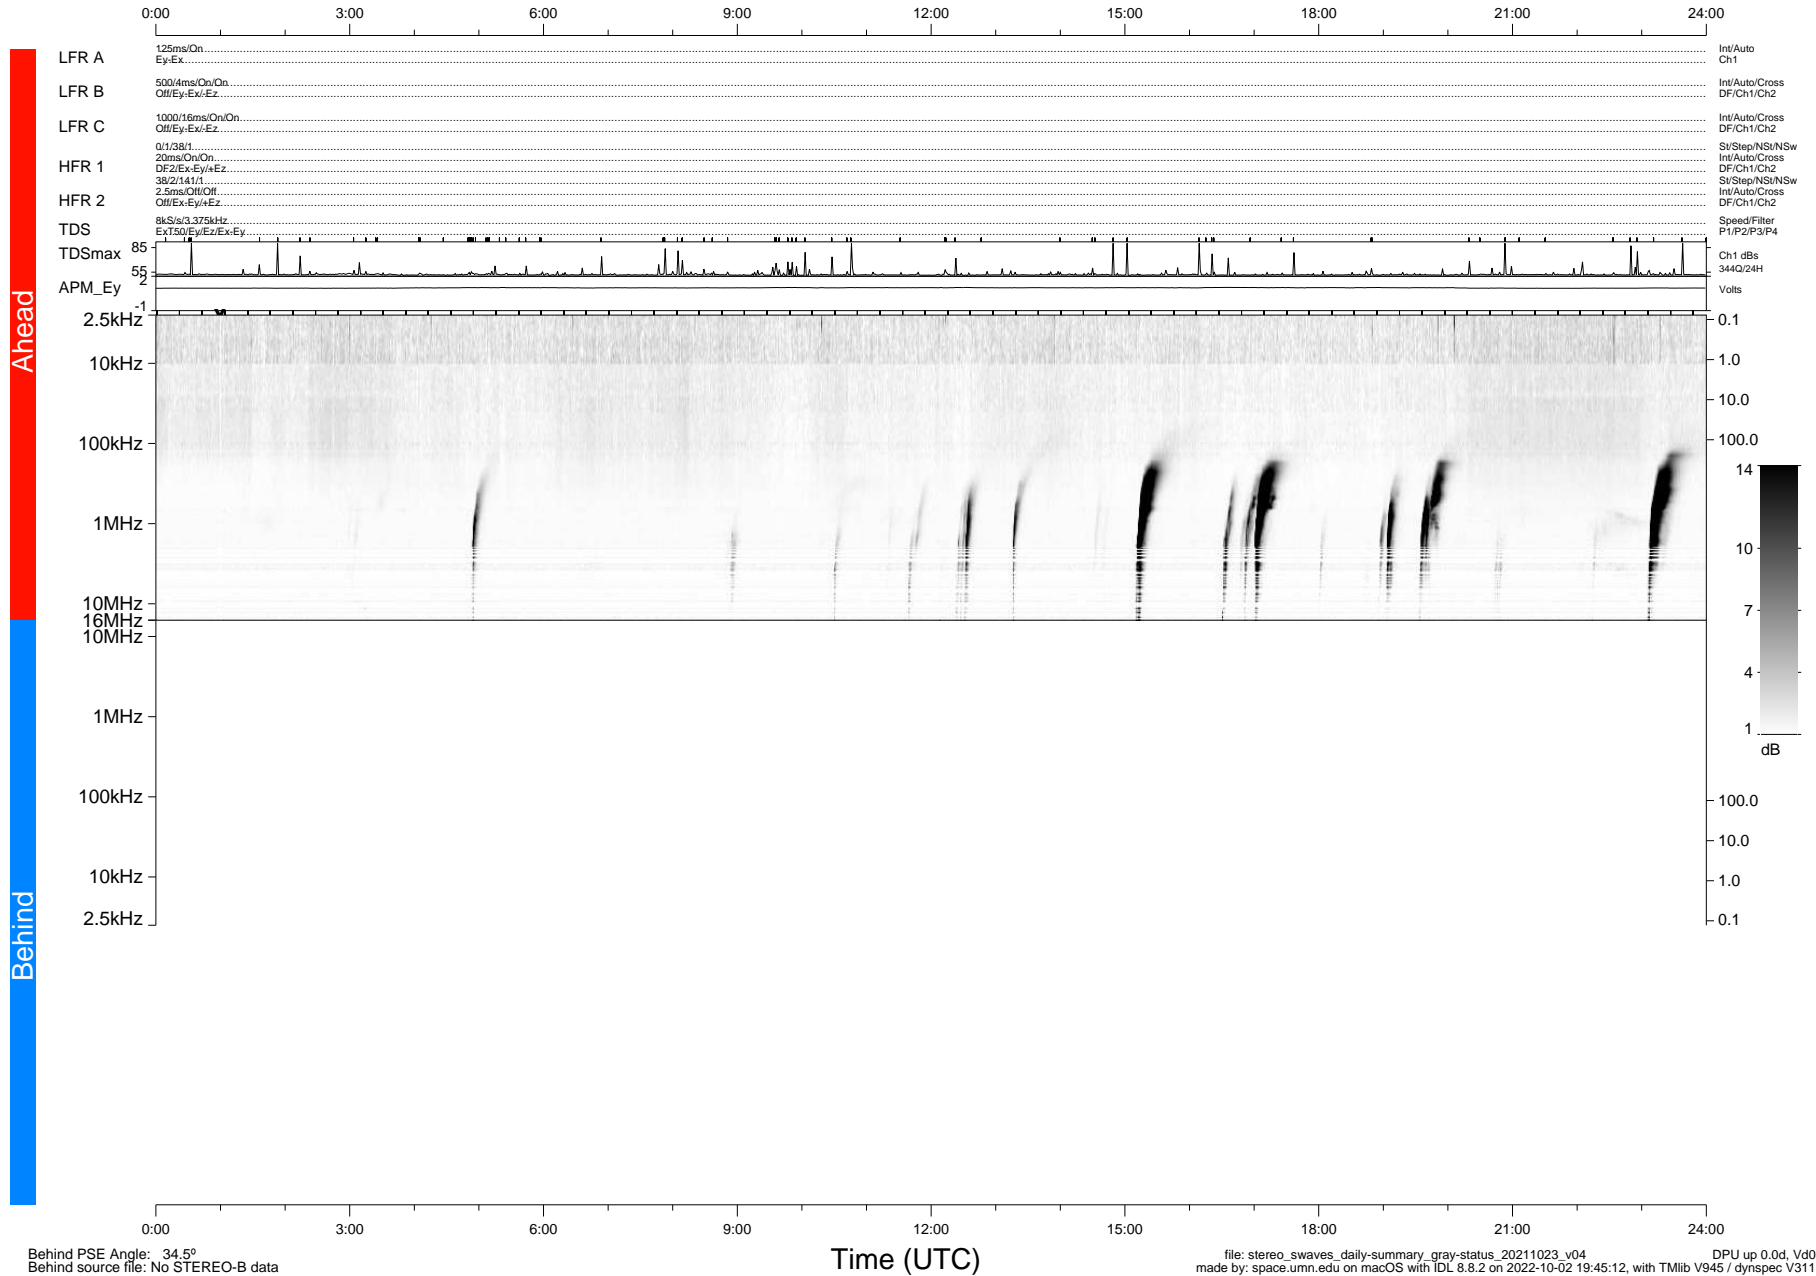

STEREO/WAVES Daily Summary - 23-Oct-2021 (DOY 296)

Ahead source file: swaves_ahead_2021_296_1_05.fin (Recovery: 100.0% HK, 103% Pkts)
 Ahead PSE Angle: -37.9°

DPU up 2299.9d, V412d40

Behind PSE Angle: 34.5°
 Behind source file: No STEREO-B data

file: stereo_swaves_daily-summary_gray-status_20211023_v04
 made by: space.umn.edu on macOS with IDL 8.8.2 on 2022-10-02 19:45:12, with TLib V945 / dynspec V311
 DPU up 0.0d, Vd0