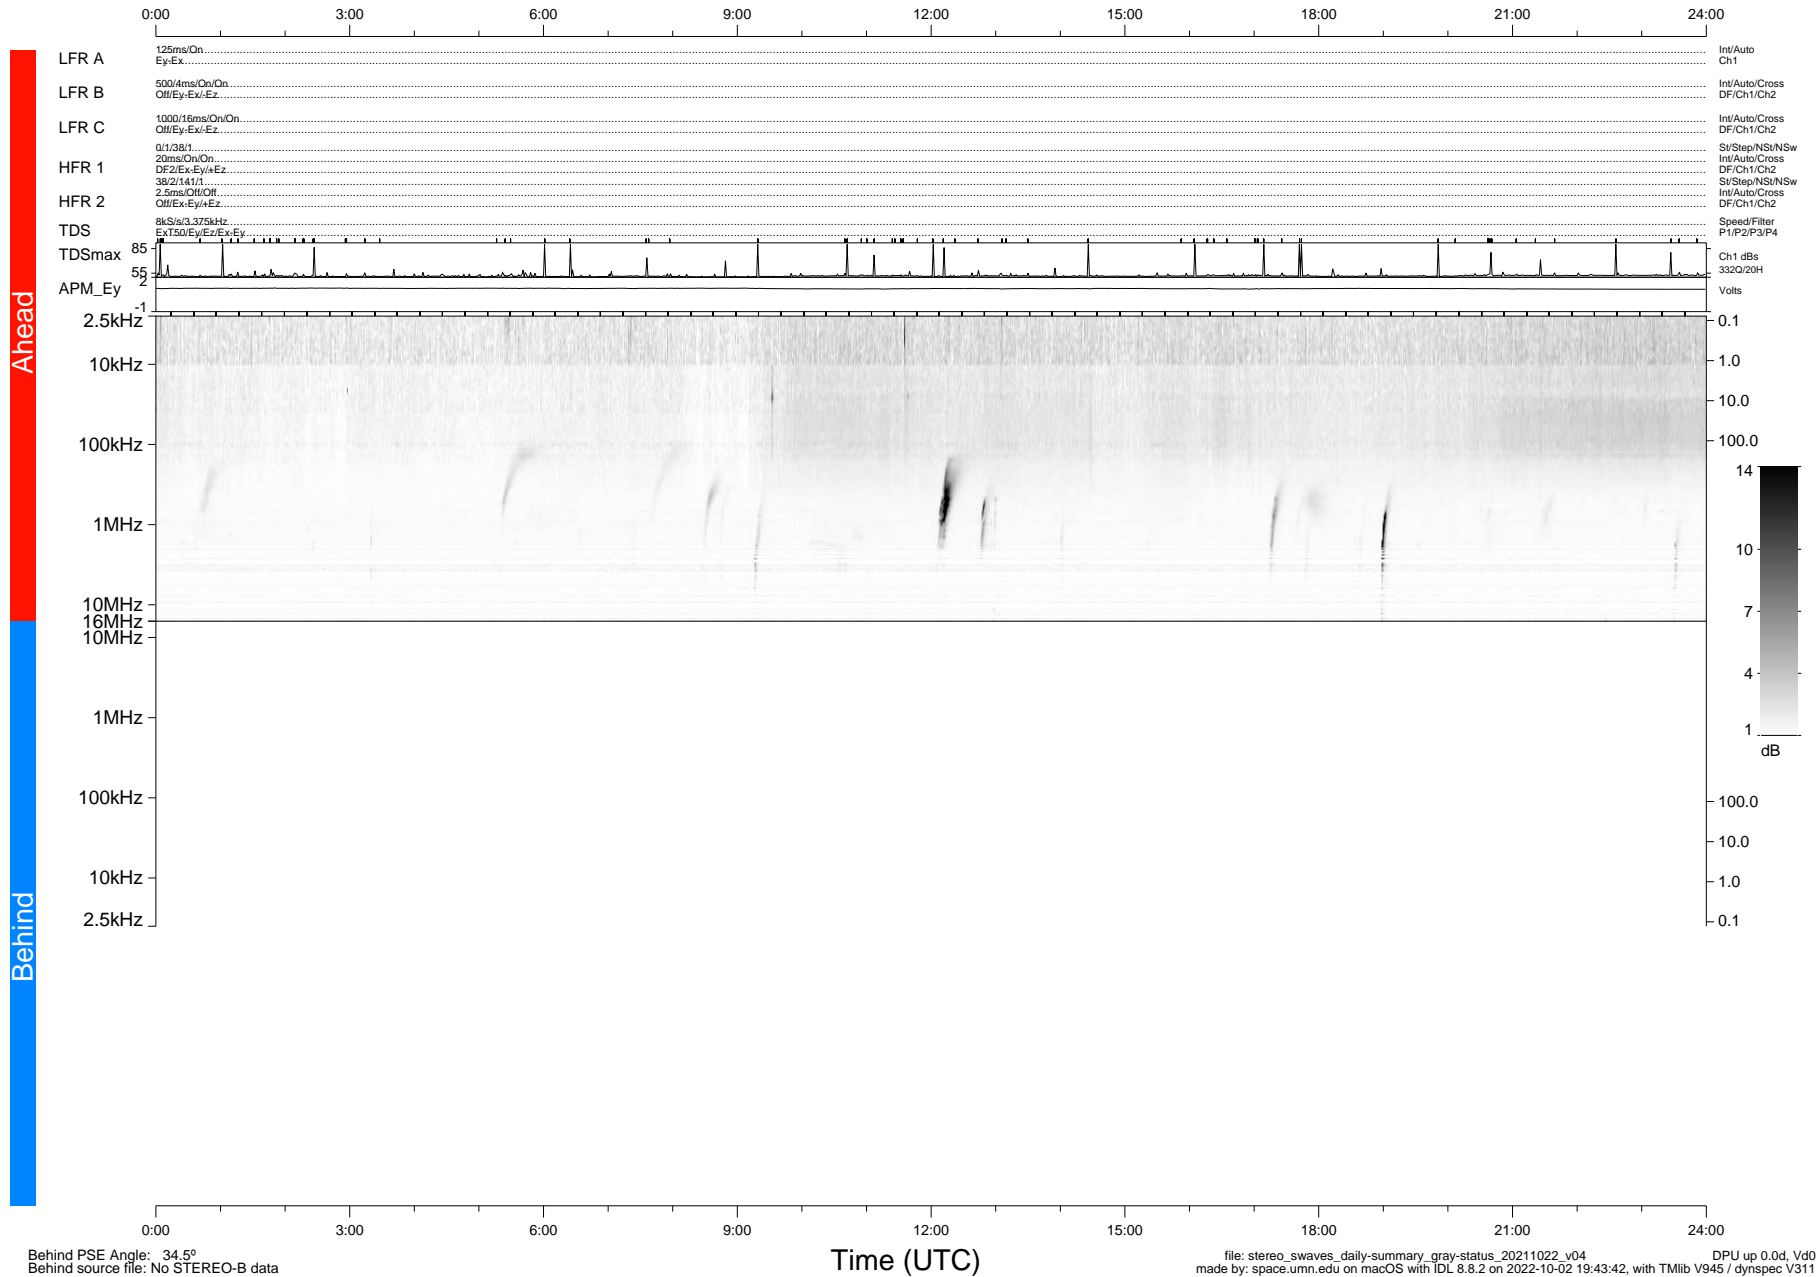

STEREO/WAVES Daily Summary - 22-Oct-2021 (DOY 295)

Ahead source file: swaves_ahead_2021_295_1_05.fin (Recovery: 100.0% HK, 100% Pkts)
 Ahead PSE Angle: -38.0°

DPU up 2298.9d, V412d40

Behind PSE Angle: 34.5°
 Behind source file: No STEREO-B data

file: stereo_swaves_daily-summary_gray-status_20211022_v04
 made by: space.umn.edu on macOS with IDL 8.8.2 on 2022-10-02 19:43:42, with Tlib V945 / dynspec V311
 DPU up 0.0d, Vd0