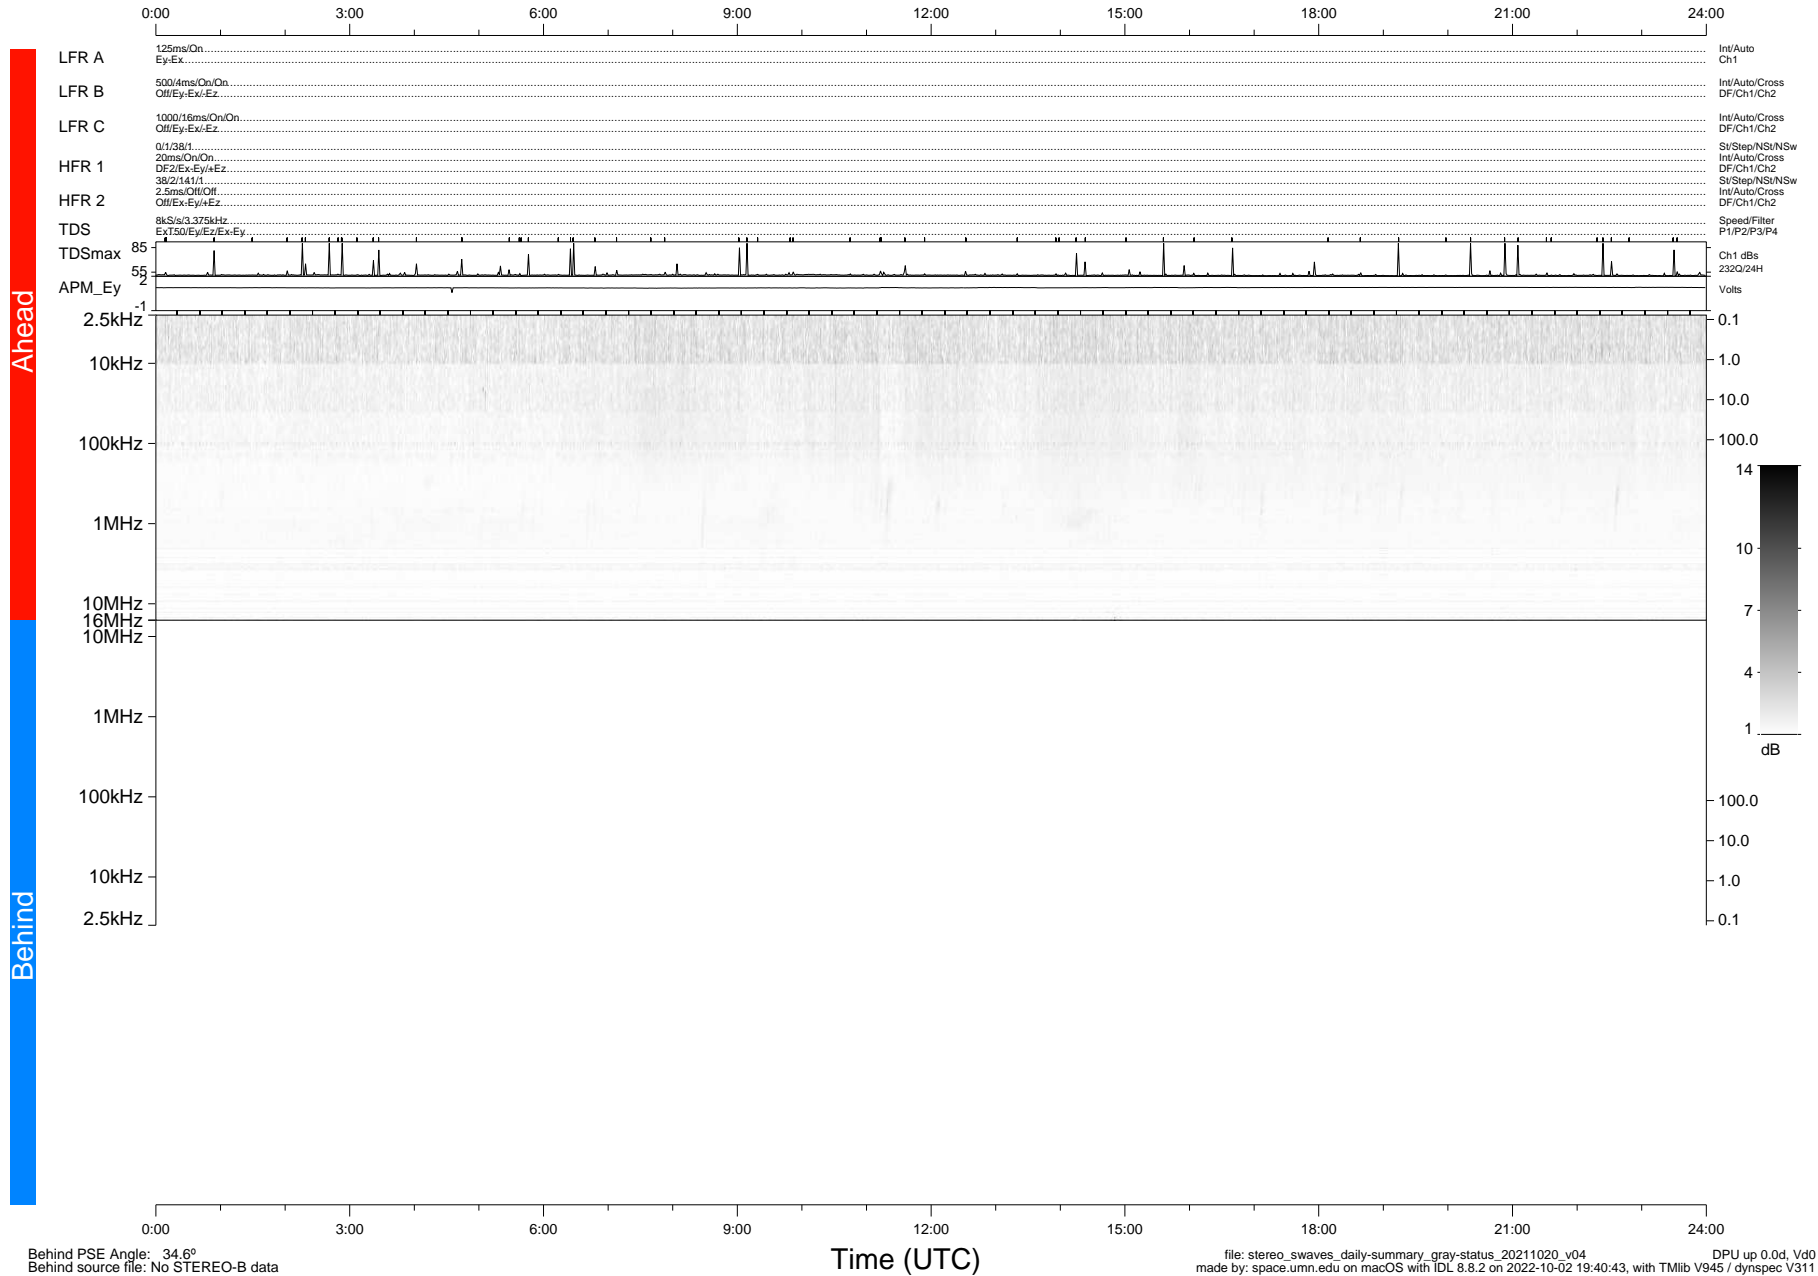

STEREO/WAVES Daily Summary - 20-Oct-2021 (DOY 293)

Ahead source file: swaves_ahead_2021_293_1_05.fin (Recovery: 100.0% HK, 86% Pkts)
 Ahead PSE Angle: -38.1°

DPU up 2296.9d, V412d40

Behind PSE Angle: 34.6°
 Behind source file: No STEREO-B data