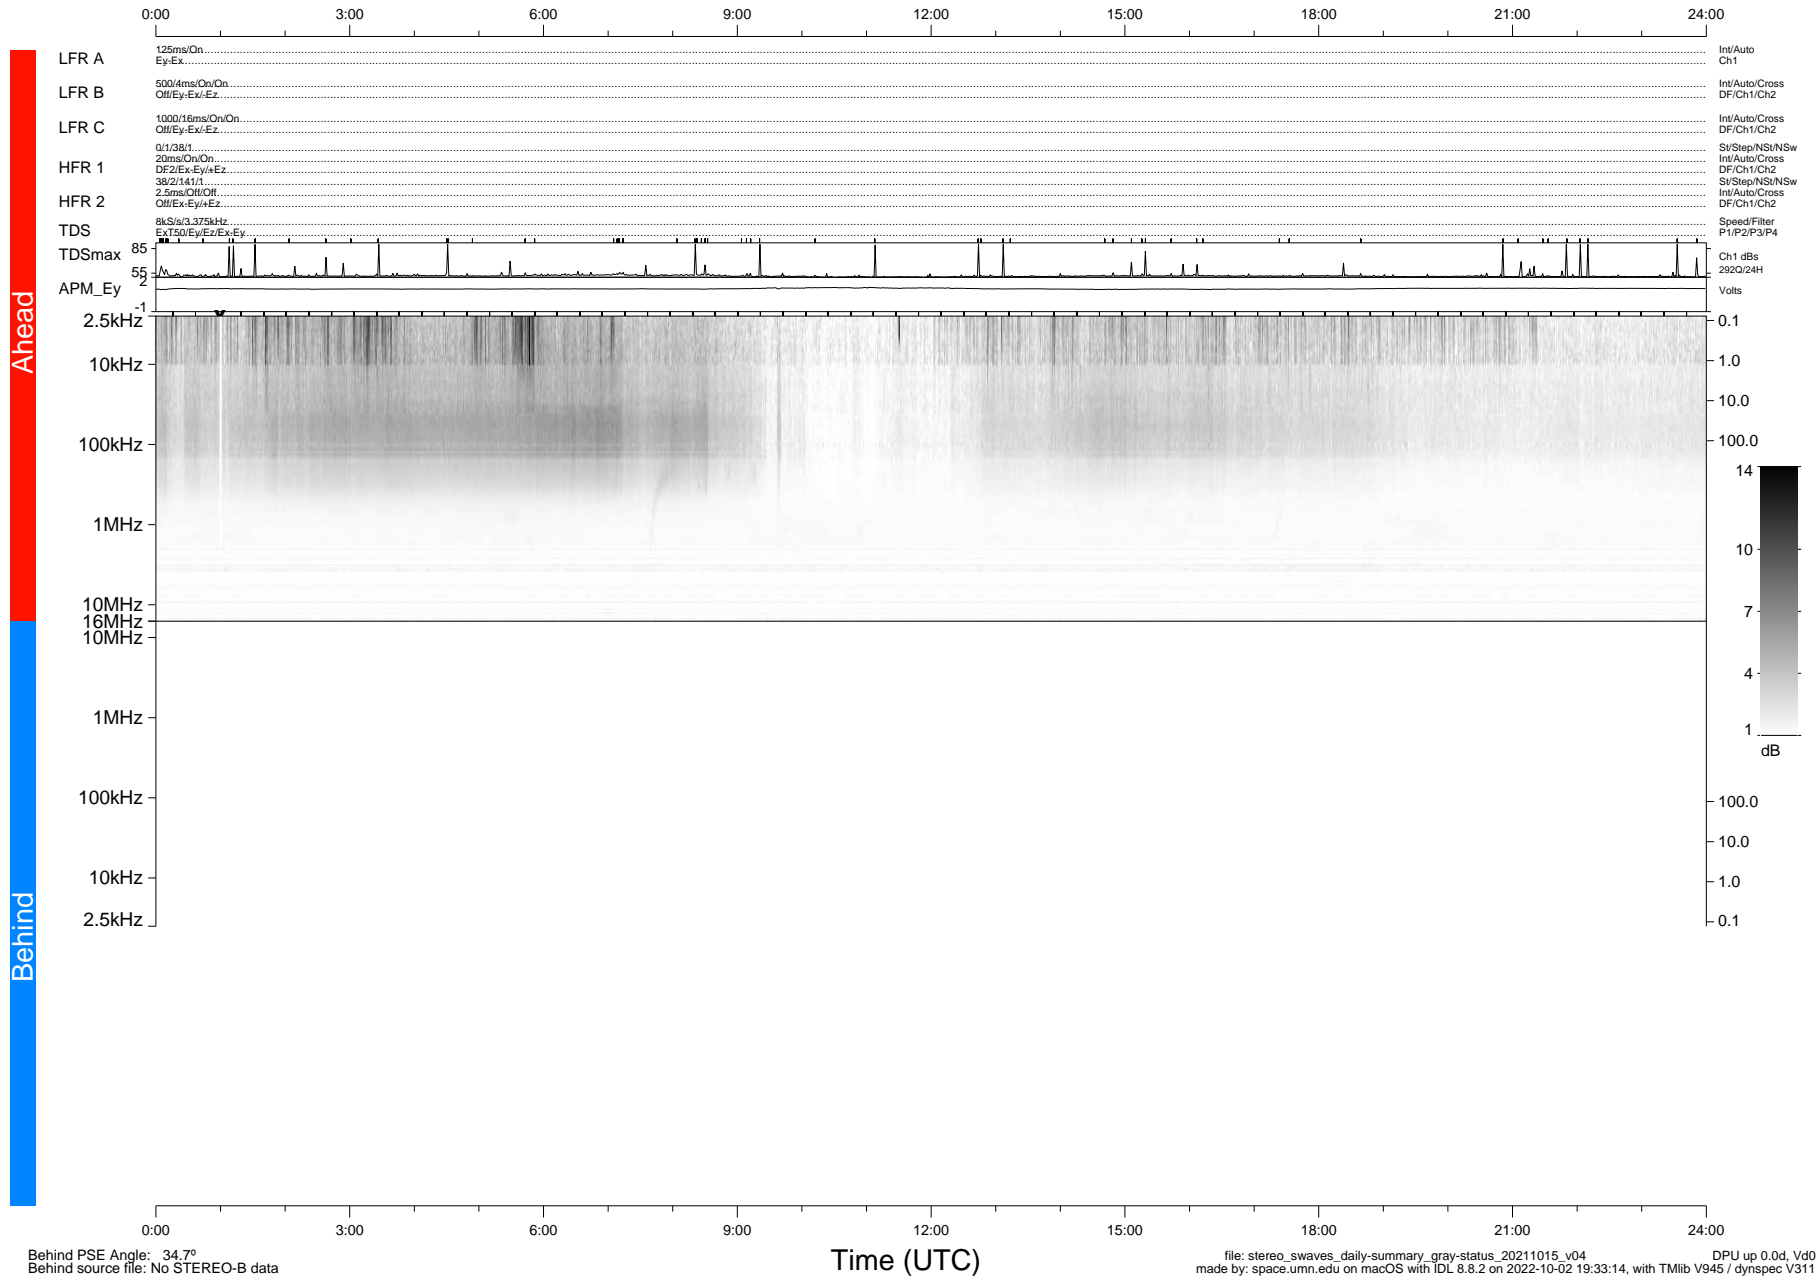

STEREO/WAVES Daily Summary - 15-Oct-2021 (DOY 288)

Ahead source file: swaves_ahead_2021_288_1_05.fin (Recovery: 100.0% HK, 95% Pkts)
 Ahead PSE Angle: -38.5°

DPU up 2291.9d, V412d40

Behind PSE Angle: 34.7°
 Behind source file: No STEREO-B data

file: stereo_swaves_daily-summary_gray-status_20211015_v04 DPU up 0.0d, Vd0
 made by: space.umn.edu on macOS with IDL 8.8.2 on 2022-10-02 19:33:14, with TLib V945 / dynspec V311