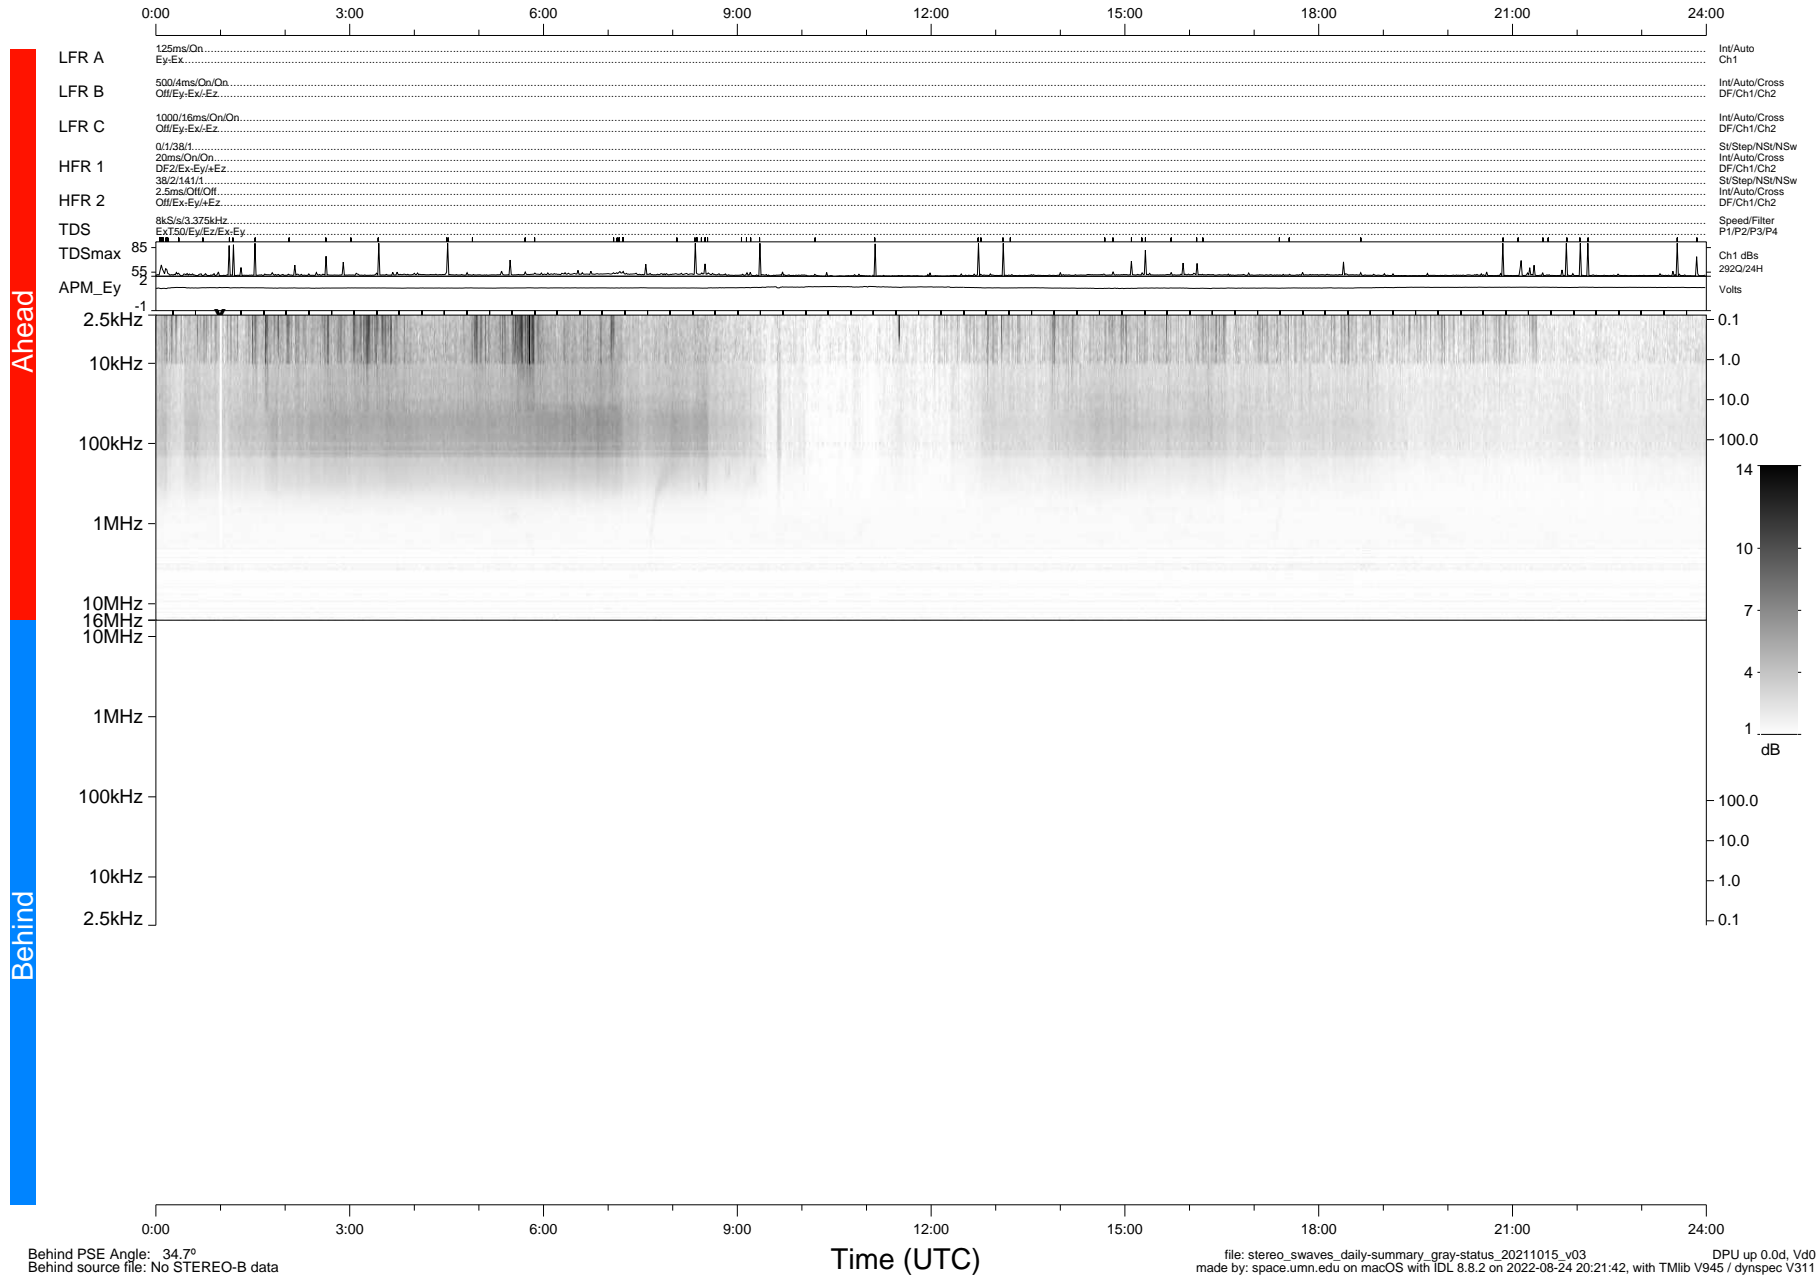

STEREO/WAVES Daily Summary - 15-Oct-2021 (DOY 288)

Ahead source file: swaves_ahead_2021_288_1_05.fin (Recovery: 100.0% HK, 95% Pkts)
 Ahead PSE Angle: -38.5°

DPU up 2291.9d, V412d40

Behind PSE Angle: 34.7°
 Behind source file: No STEREO-B data

file: stereo_swaves_daily-summary_gray-status_20211015_v03
 made by: space.umn.edu on macOS with IDL 8.8.2 on 2022-08-24 20:21:42, with TLib V945 / dynspec V311
 DPU up 0.0d, Vd0