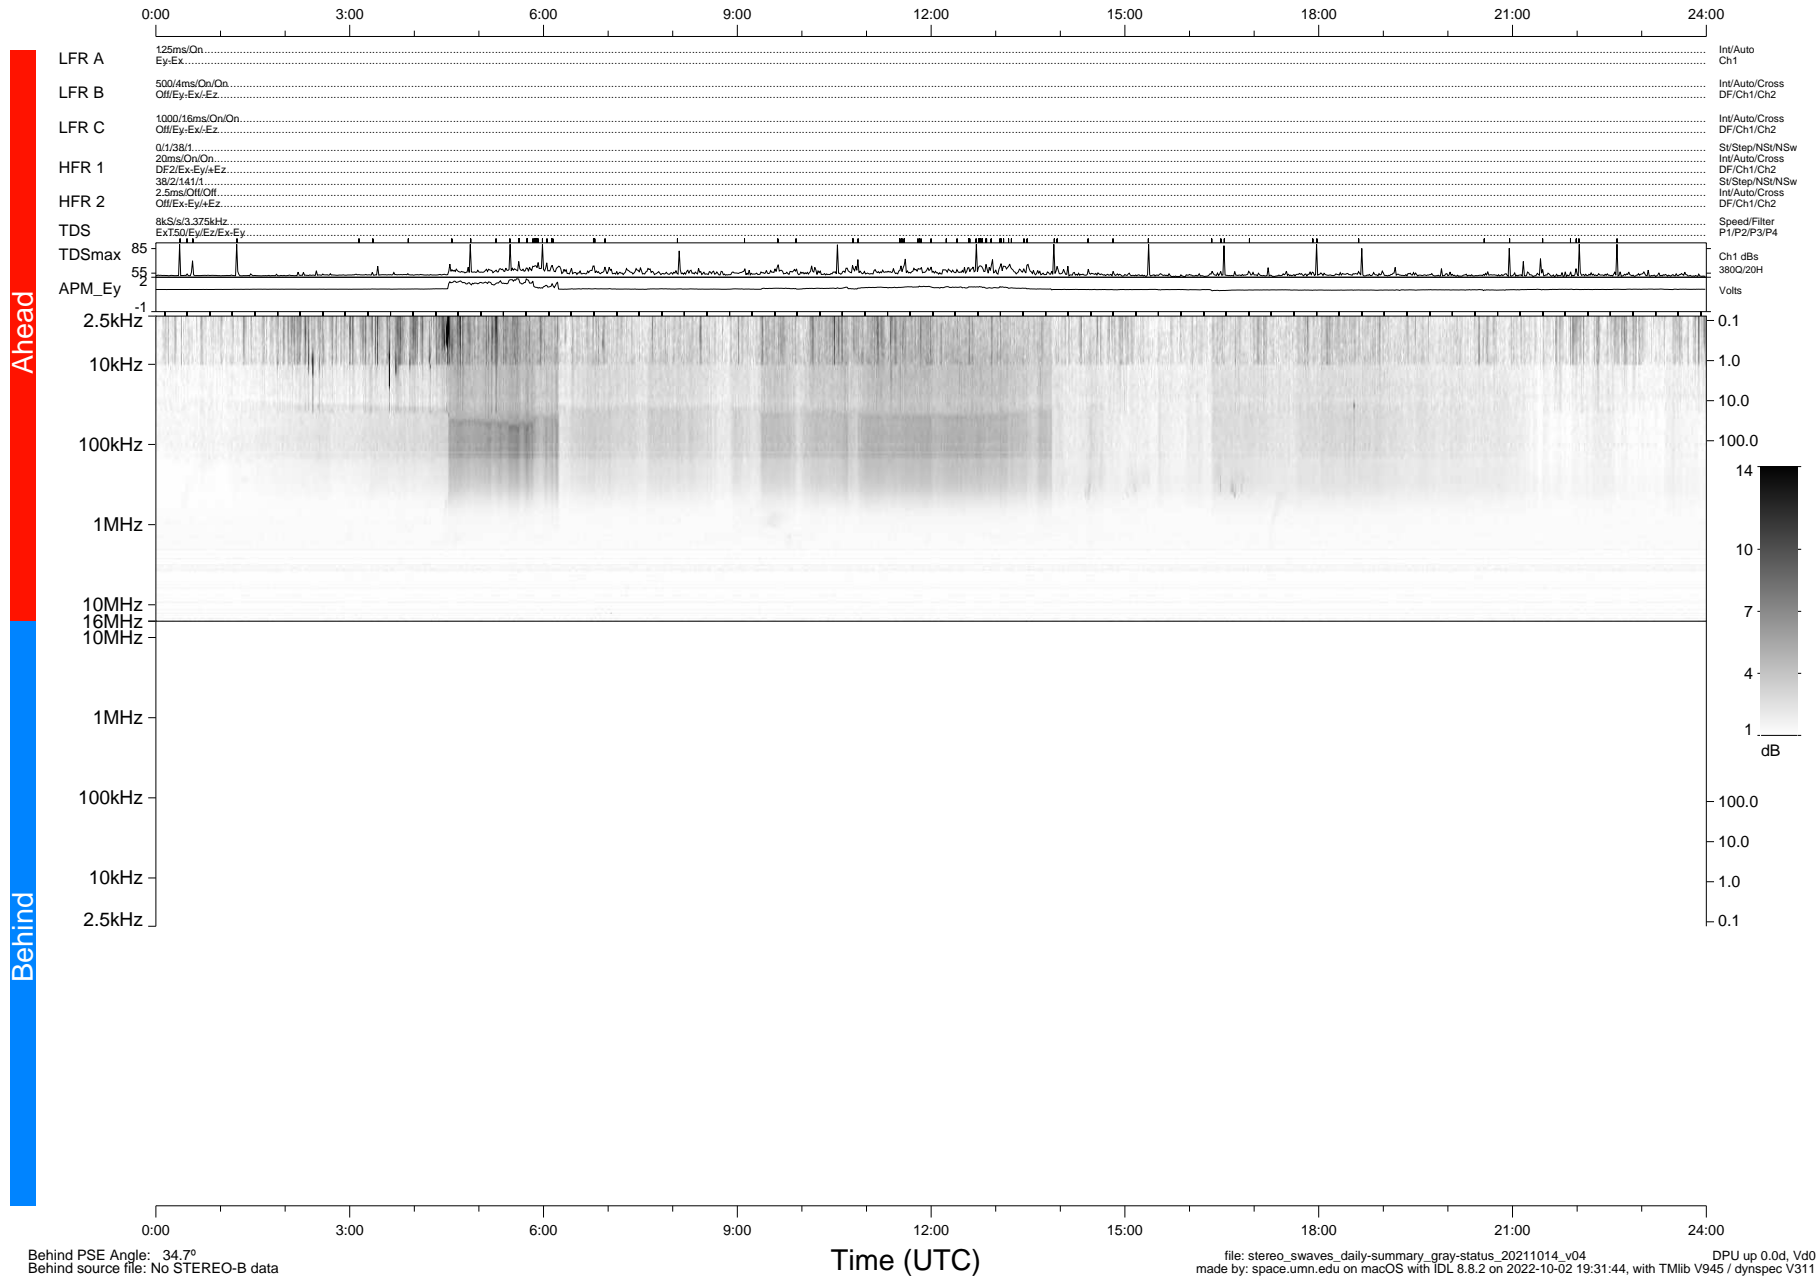

STEREO/WAVES Daily Summary - 14-Oct-2021 (DOY 287)

Ahead source file: swaves_ahead_2021_287_1_05.fin (Recovery: 100.0% HK, 108% Pkts)
 Ahead PSE Angle: -38.5°

DPU up 2290.9d, V412d40

Behind PSE Angle: 34.7°
 Behind source file: No STEREO-B data

Time (UTC)

file: stereo_swaves_daily-summary_gray-status_20211014_v04
 made by: space.umn.edu on macOS with IDL 8.8.2 on 2022-10-02 19:31:44, with TLib V945 / dynspec V311
 DPU up 0.0d, Vd0