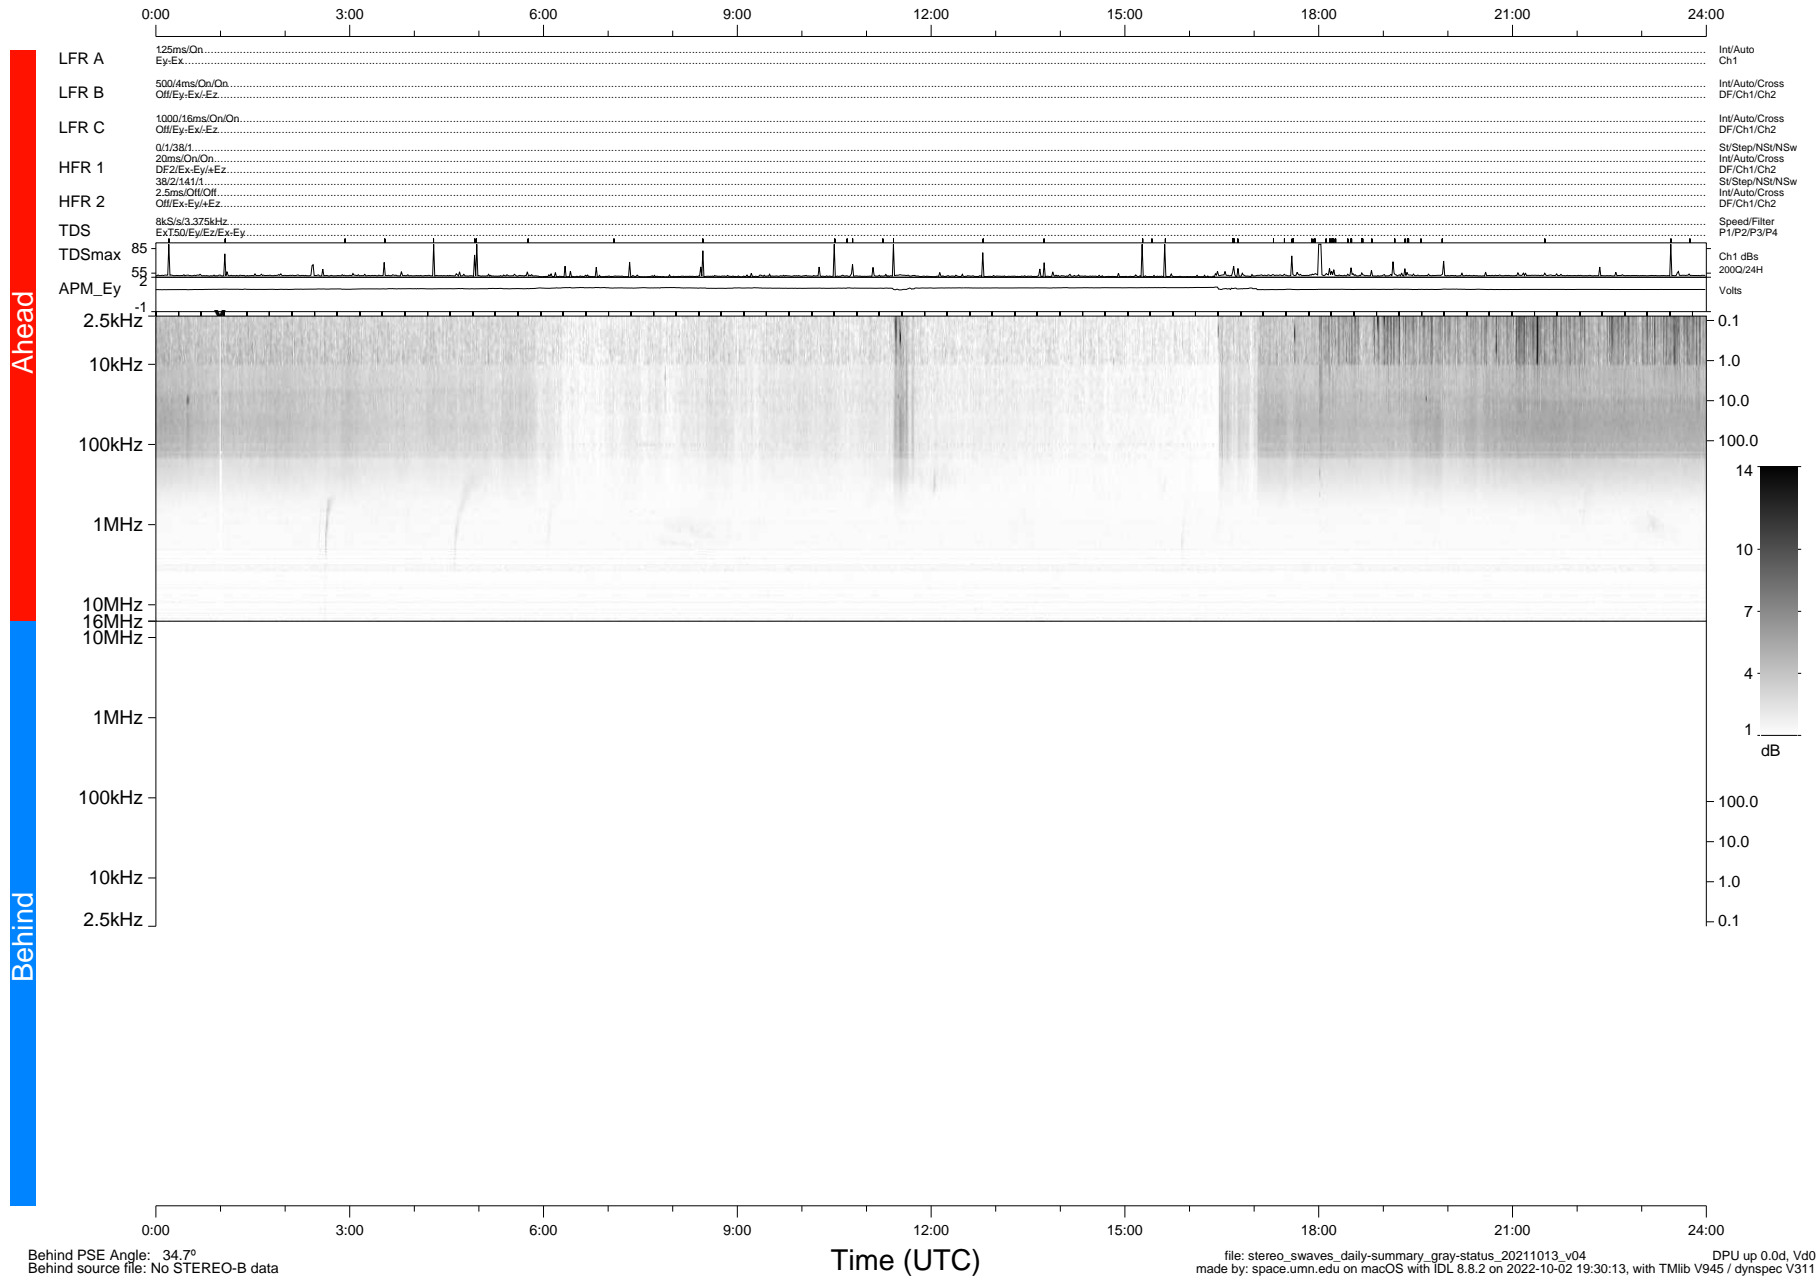

STEREO/WAVES Daily Summary - 13-Oct-2021 (DOY 286)

Ahead source file: swaves_ahead_2021_286_1_05.fin (Recovery: 100.0% HK, 82% Pkts)
 Ahead PSE Angle: -38.6°

DPU up 2289.9d, V412d40

Behind PSE Angle: 34.7°
 Behind source file: No STEREO-B data

file: stereo_swaves_daily-summary_gray-status_20211013_v04
 made by: space.umn.edu on macOS with IDL 8.8.2 on 2022-10-02 19:30:13, with Tlib V945 / dynspec V311
 DPU up 0.0d, Vd0