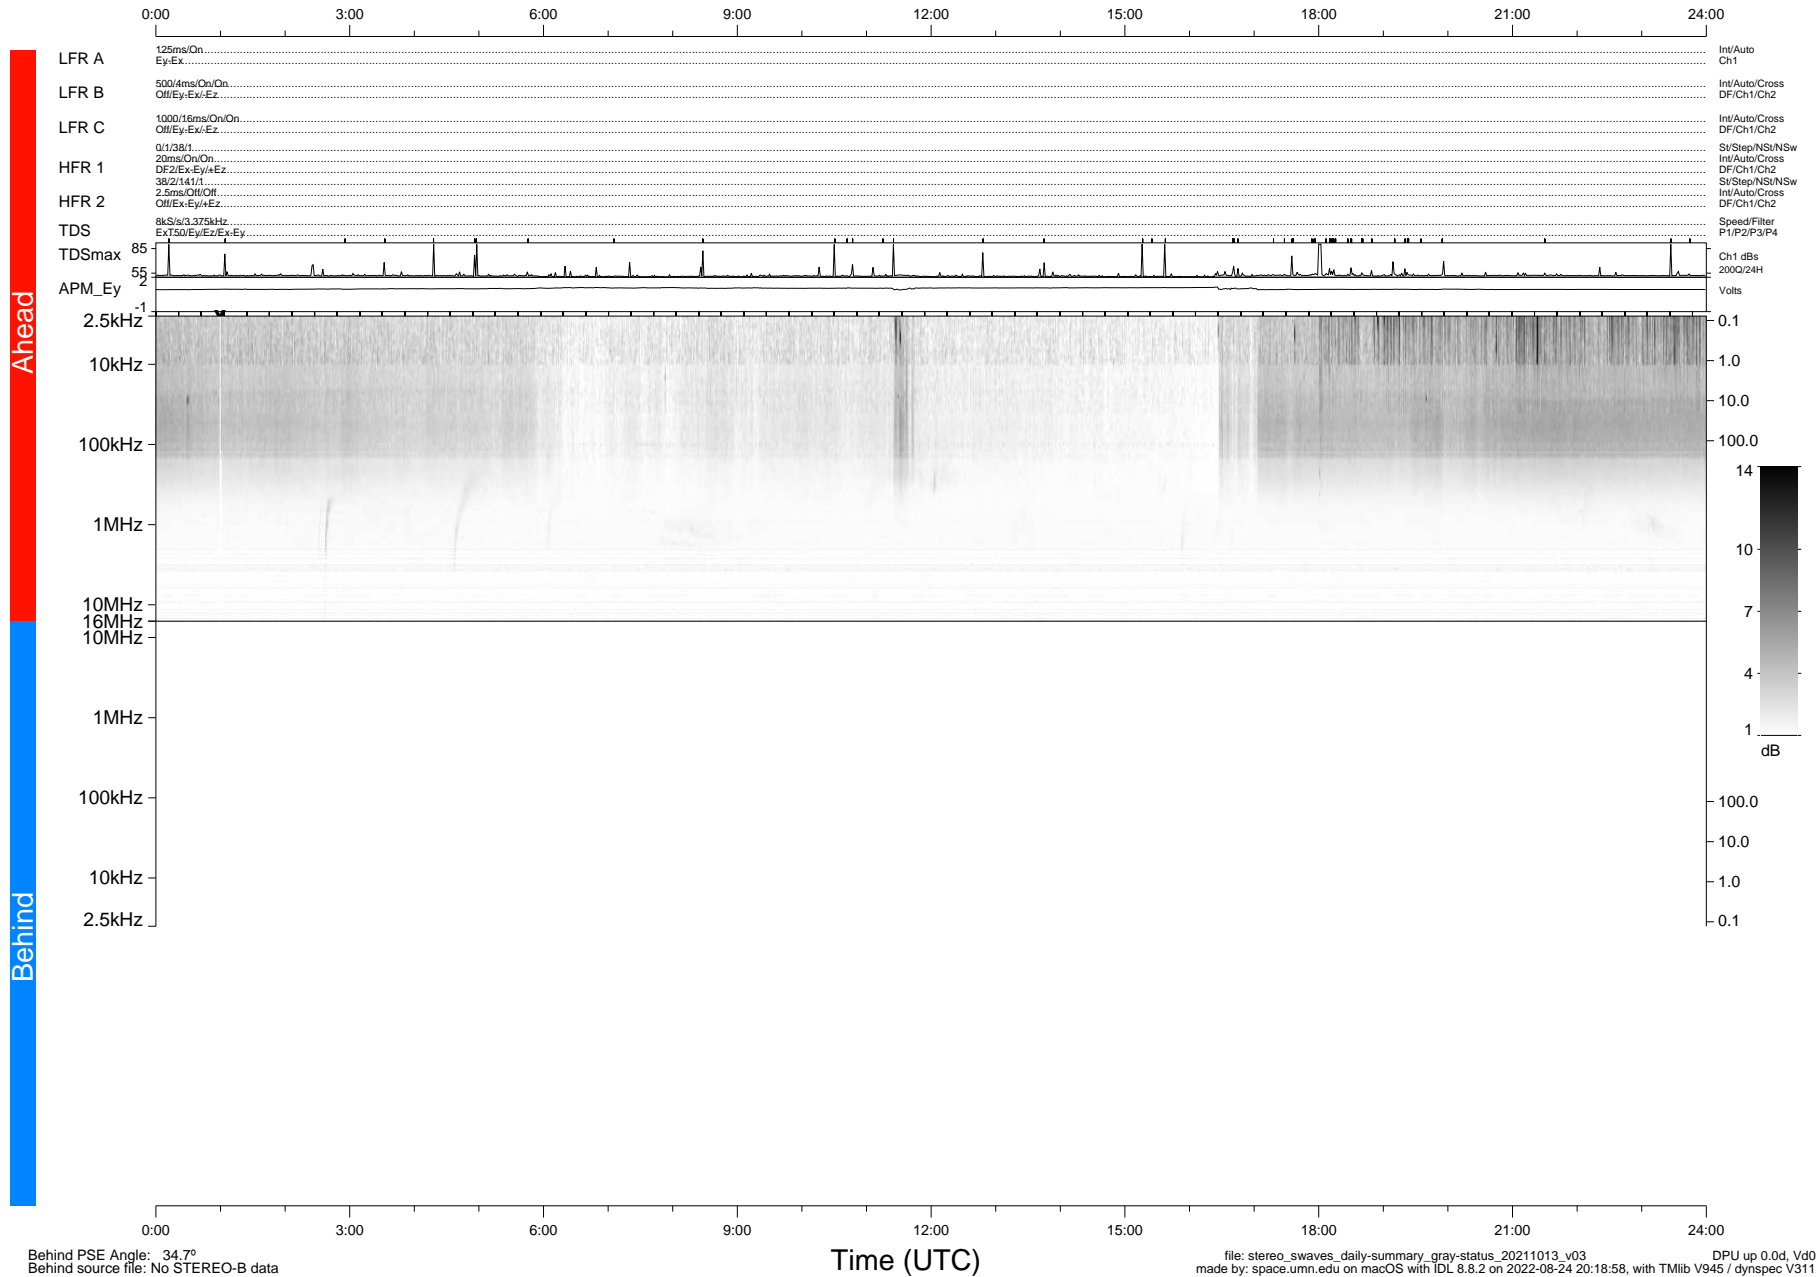

STEREO/WAVES Daily Summary - 13-Oct-2021 (DOY 286)

Ahead source file: swaves_ahead_2021_286_1_05.fin (Recovery: 100.0% HK, 82% Pkts)
 Ahead PSE Angle: -38.6°

DPU up 2289.9d, V412d40

Behind PSE Angle: 34.7°
 Behind source file: No STEREO-B data

file: stereo_swaves_daily-summary_gray-status_20211013_v03
 made by: space.umn.edu on macOS with IDL 8.8.2 on 2022-08-24 20:18:58, with TLib V945 / dynspec V311
 DPU up 0.0d, Vd0