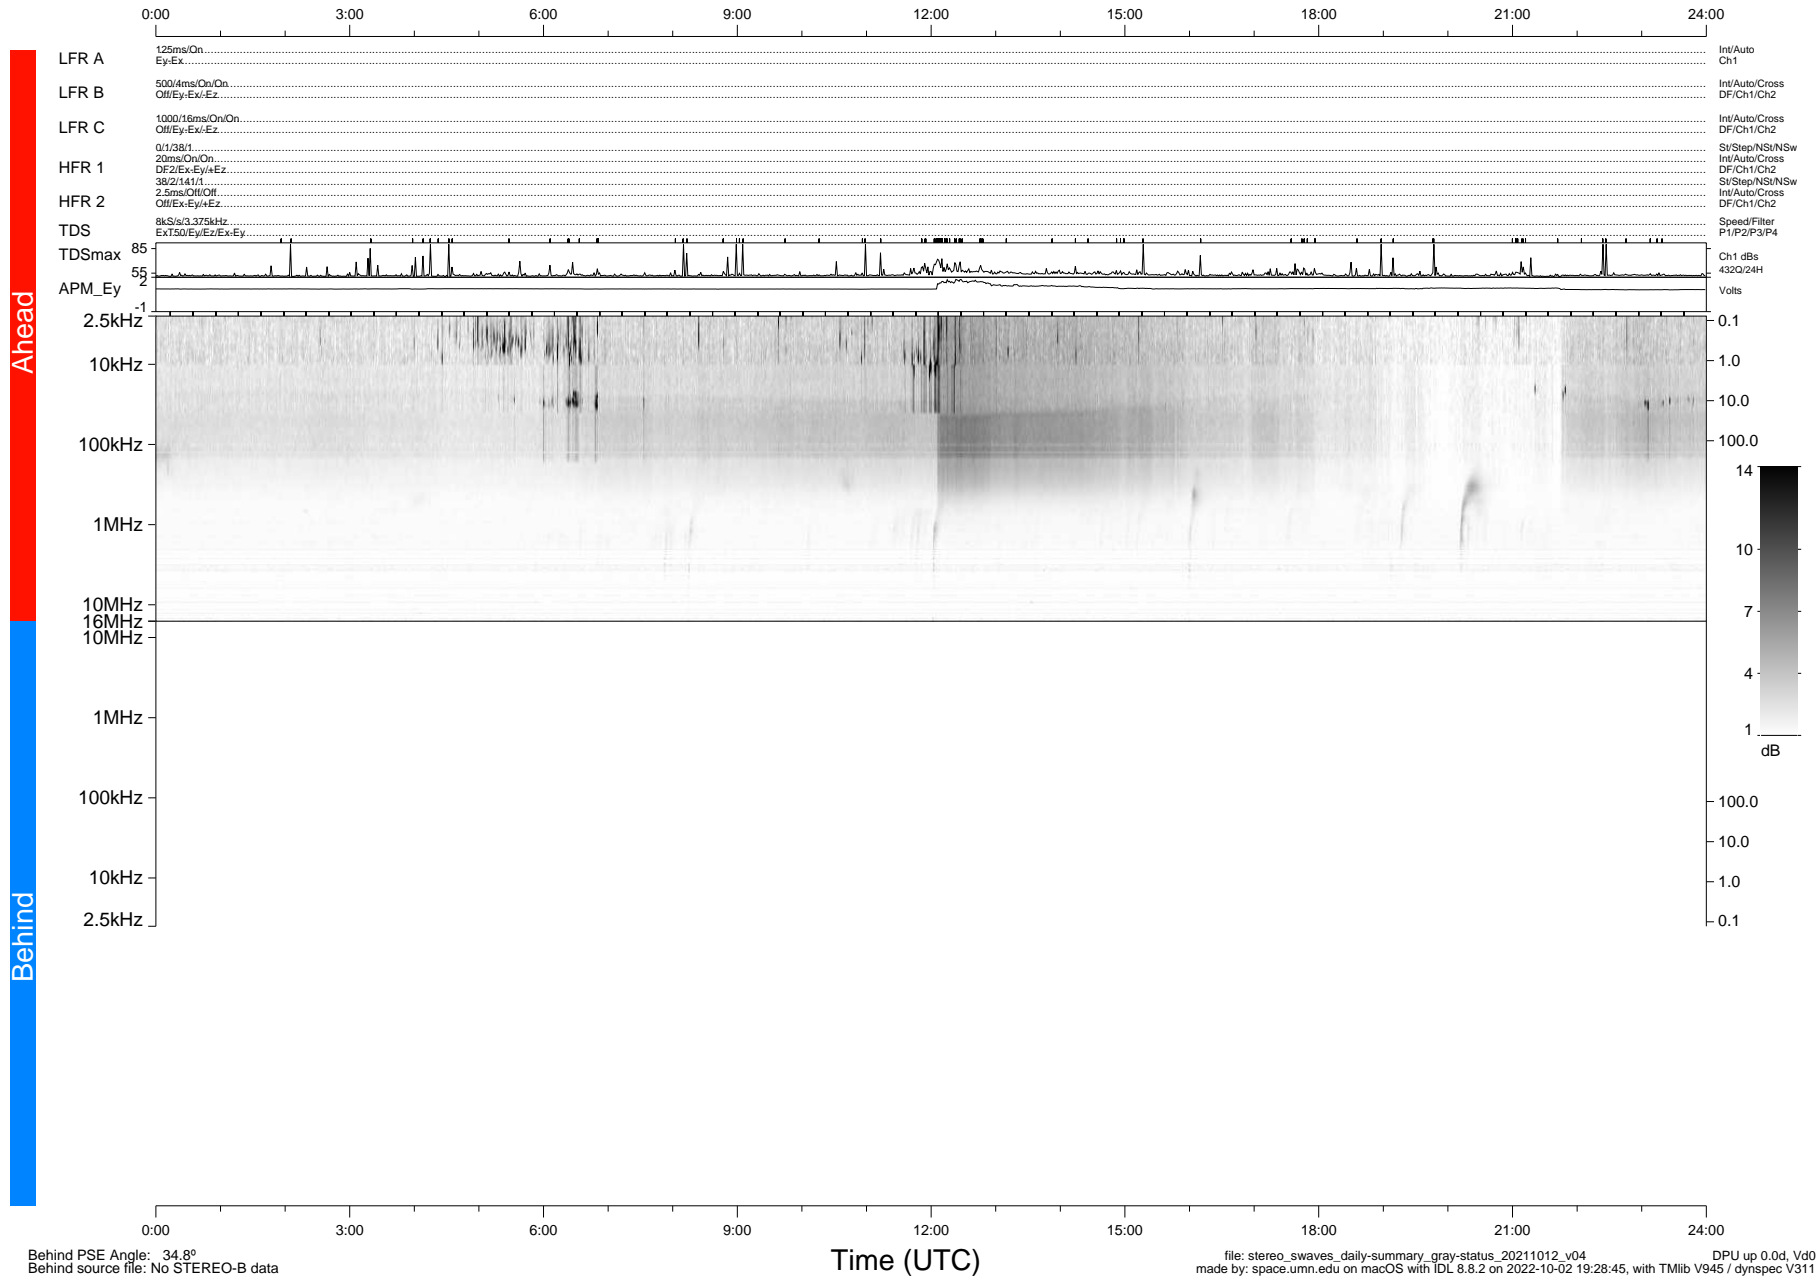

STEREO/WAVES Daily Summary - 12-Oct-2021 (DOY 285)

Ahead source file: swaves_ahead_2021_285_1_06.fin (Recovery: 100.0% HK, 116% Pkts)
 Ahead PSE Angle: -38.6°

DPU up 2288.9d, V412d40

Behind PSE Angle: 34.8°
 Behind source file: No STEREO-B data

file: stereo_swaves_daily-summary_gray-status_20211012_v04
 made by: space.umn.edu on macOS with IDL 8.8.2 on 2022-10-02 19:28:45, with Tlib V945 / dynspec V311
 DPU up 0.0d, Vd0