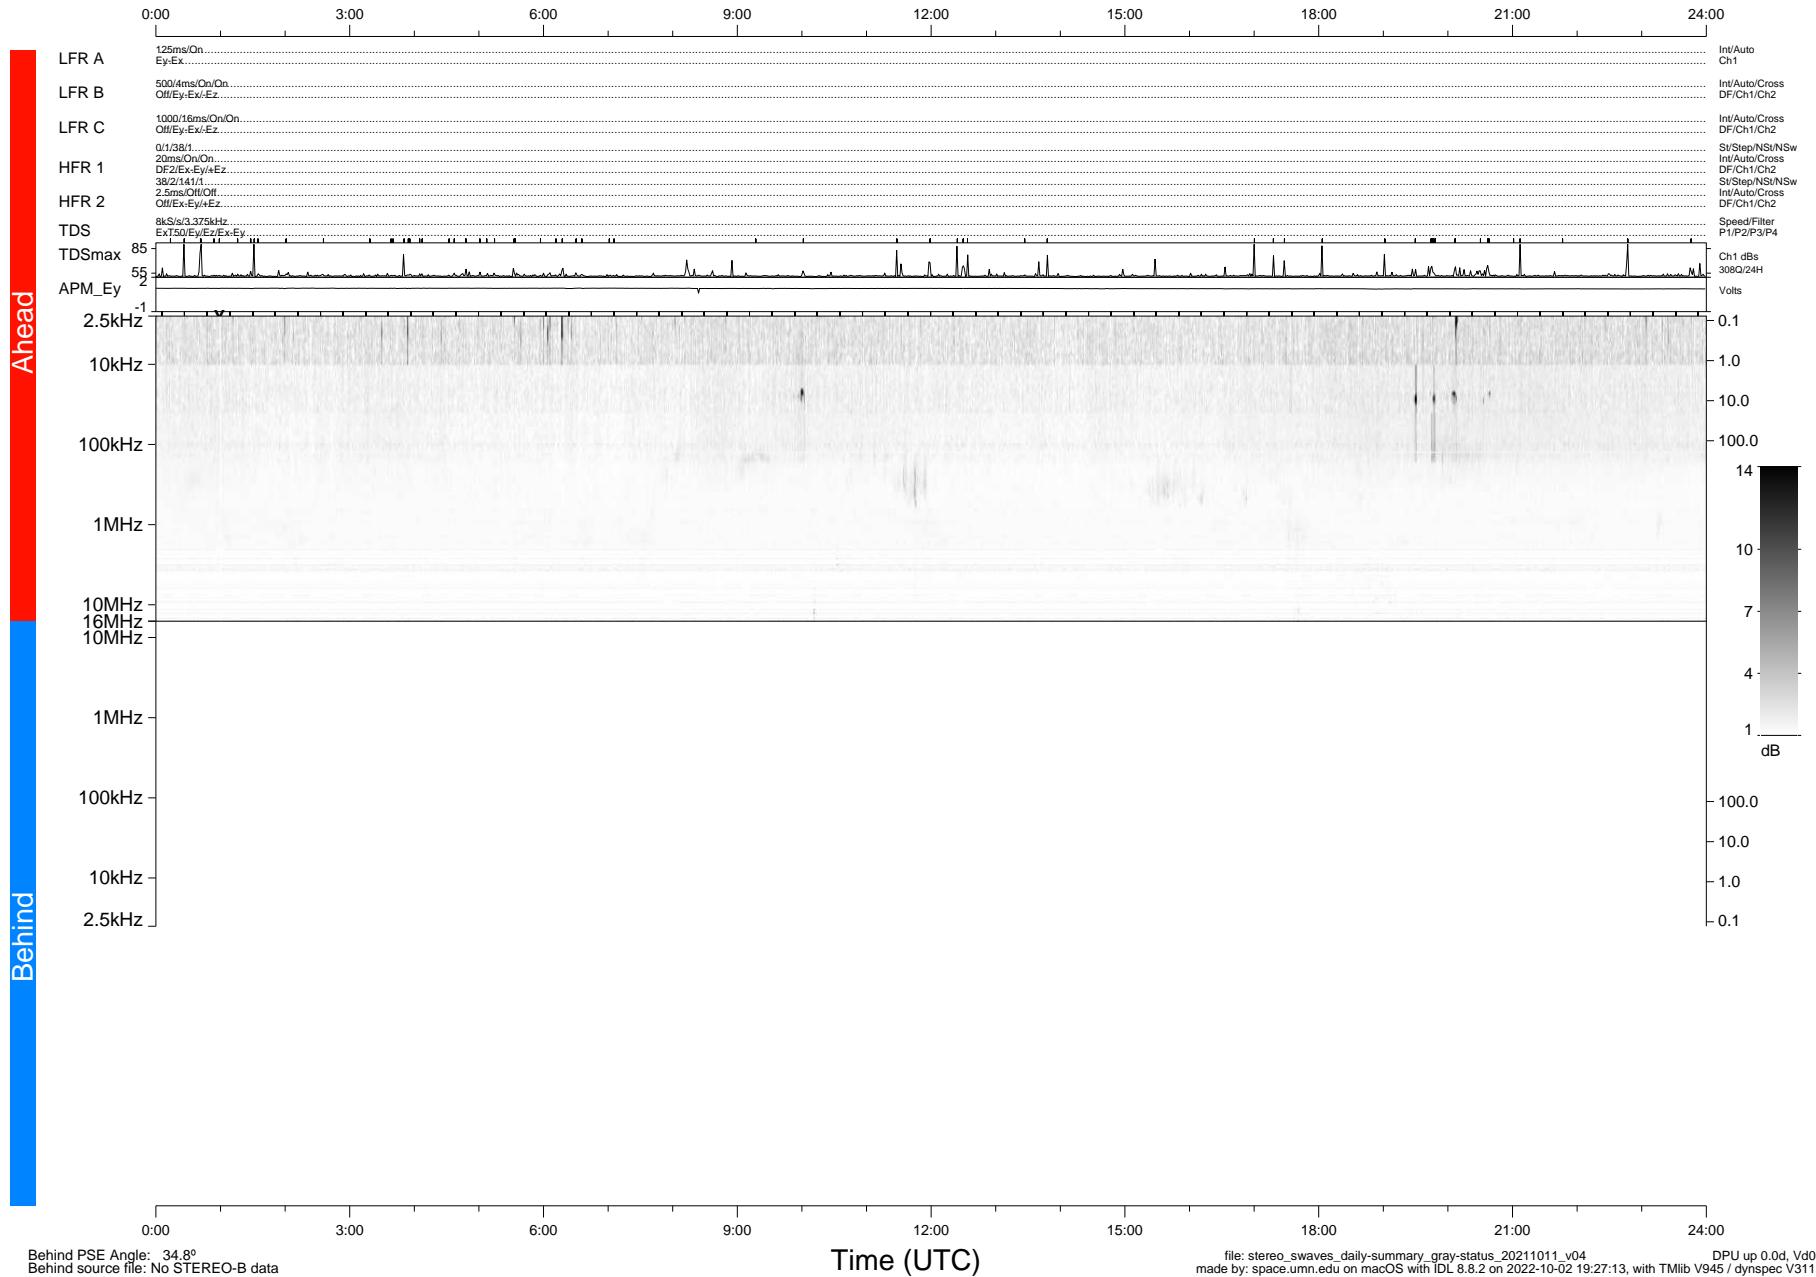

STEREO/WAVES Daily Summary - 11-Oct-2021 (DOY 284)

Ahead source file: swaves_ahead_2021_284_1_06.fin (Recovery: 100.0% HK, 98% Pkts)
 Ahead PSE Angle: -38.7°

DPU up 2287.9d, V412d40

Behind PSE Angle: 34.8°
 Behind source file: No STEREO-B data

file: stereo_swaves_daily-summary_gray-status_20211011_v04
 made by: space.umn.edu on macOS with IDL 8.8.2 on 2022-10-02 19:27:13, with TLib V945 / dynspec V311
 DPU up 0.0d, Vd0