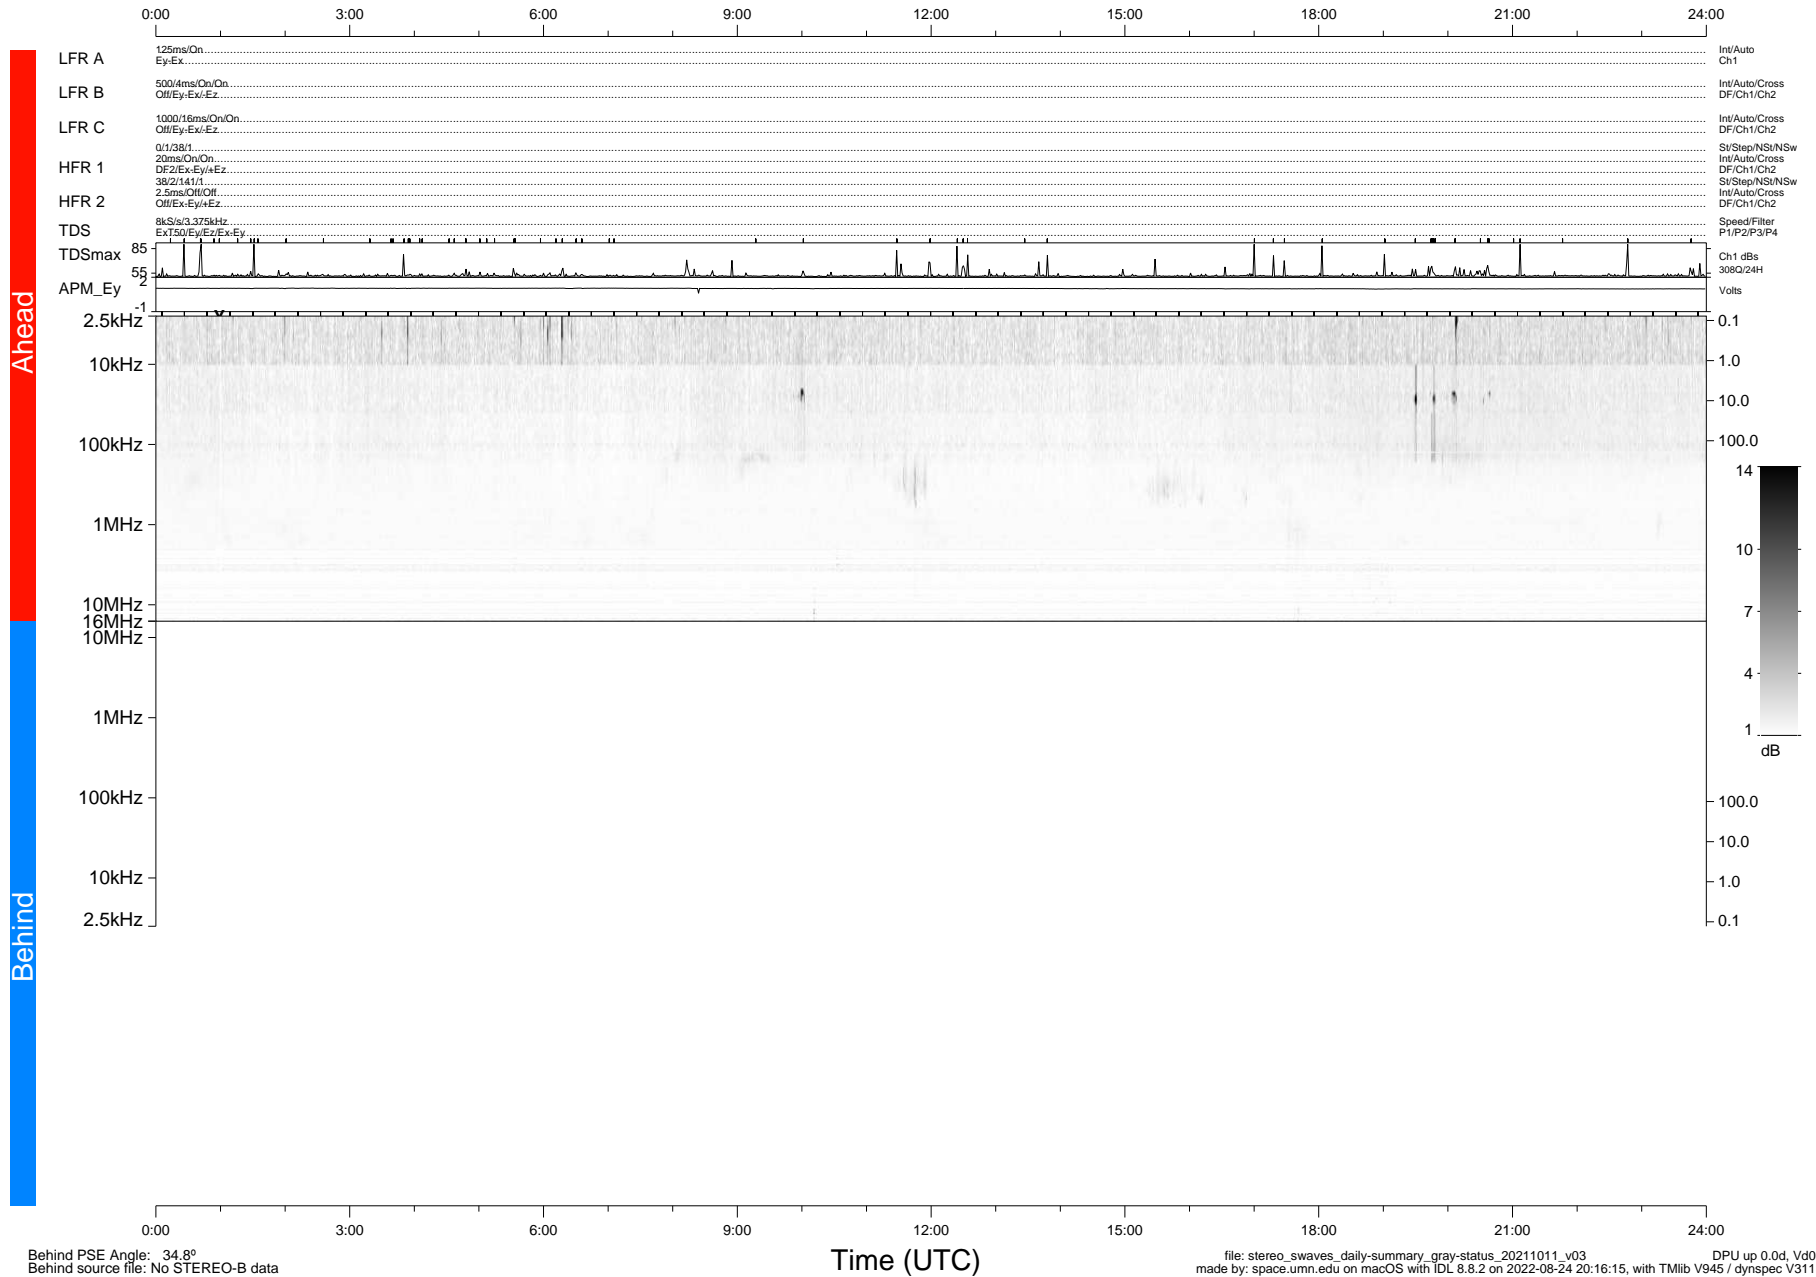

STEREO/WAVES Daily Summary - 11-Oct-2021 (DOY 284)

Ahead source file: swaves_ahead_2021_284_1_06.fin (Recovery: 100.0% HK, 98% Pkts)
 Ahead PSE Angle: -38.7°

DPU up 2287.9d, V412d40

Behind PSE Angle: 34.8°
 Behind source file: No STEREO-B data

file: stereo_swaves_daily-summary_gray-status_20211011_v03
 made by: space.umn.edu on macOS with IDL 8.8.2 on 2022-08-24 20:16:15, with TLib V945 / dynspec V311
 DPU up 0.0d, Vd0