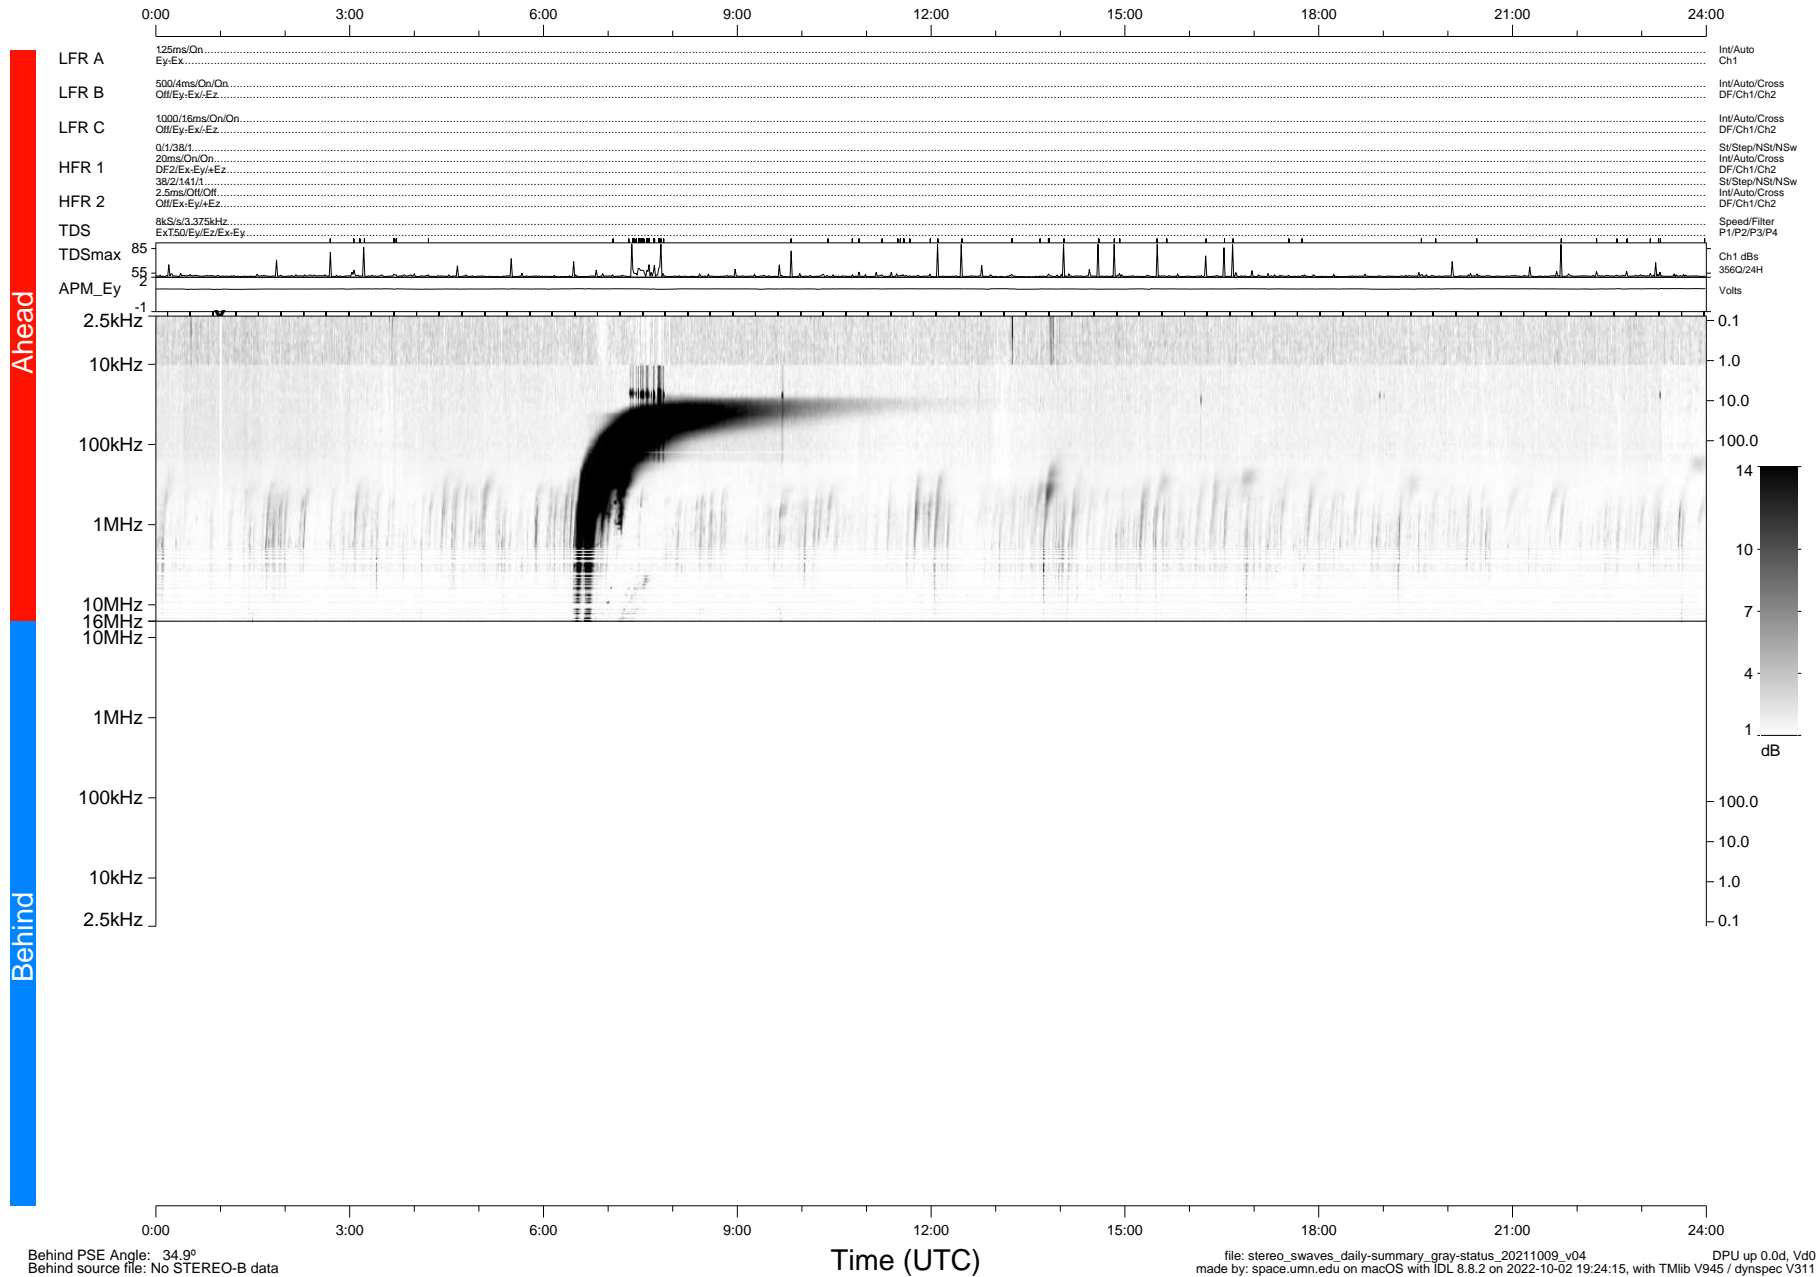

# STEREO/WAVES Daily Summary - 09-Oct-2021 (DOY 282)

Ahead source file: swaves\_ahead\_2021\_282\_1\_06.fin (Recovery: 100.0% HK, 105% Pkts)  
 Ahead PSE Angle: -38.8°

DPU up 2285.9d, V412d40

Behind PSE Angle: 34.9°  
 Behind source file: No STEREO-B data

file: stereo\_swaves\_daily-summary\_gray-status\_20211009\_v04 DPU up 0.0d, Vd0  
 made by: space.umn.edu on macOS with IDL 8.8.2 on 2022-10-02 19:24:15, with TLib V945 / dynspec V311