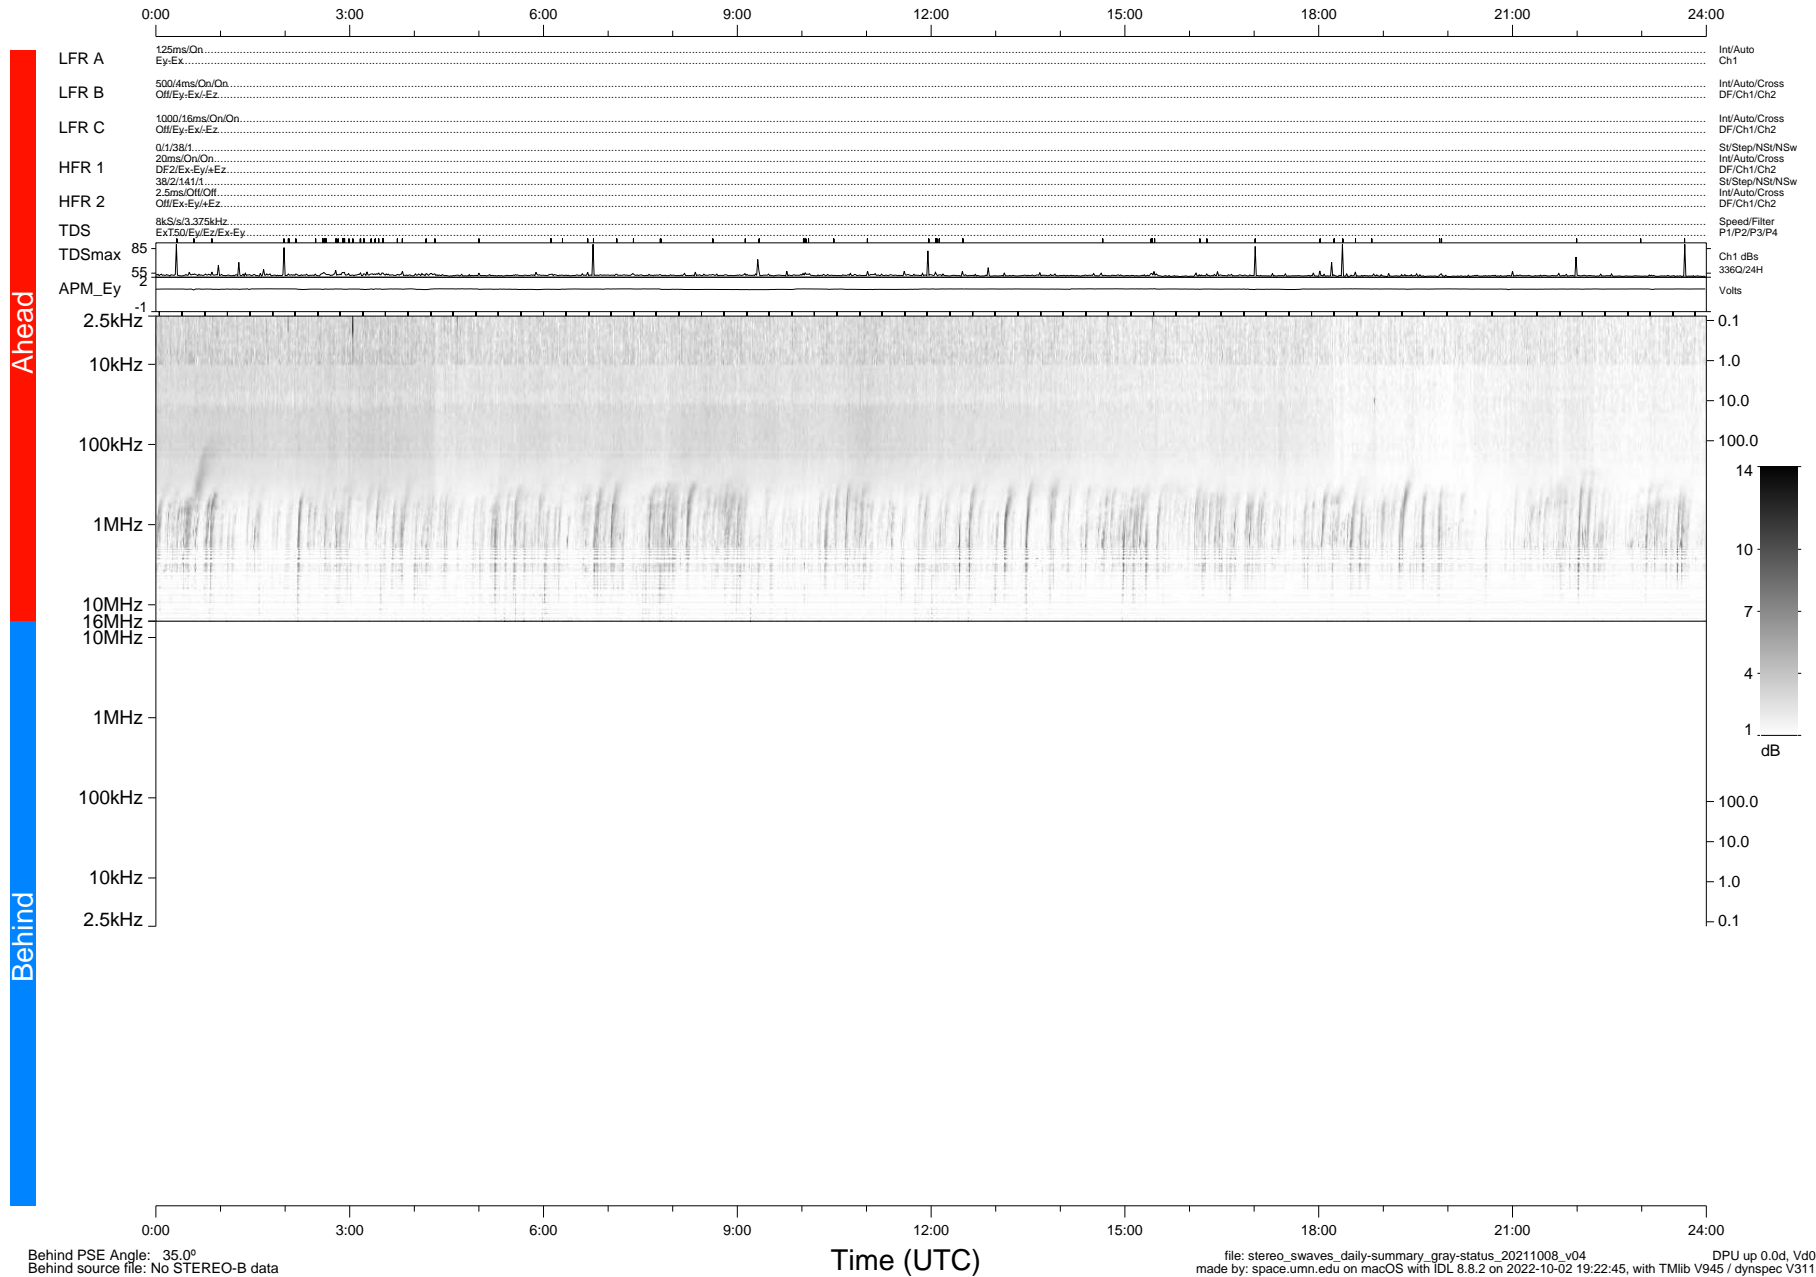

STEREO/WAVES Daily Summary - 08-Oct-2021 (DOY 281)

Ahead source file: swaves_ahead_2021_281_1_06.fin (Recovery: 100.0% HK, 102% Pkts)
 Ahead PSE Angle: -38.8°

DPU up 2284.9d, V412d40

Behind PSE Angle: 35.0°
 Behind source file: No STEREO-B data

file: stereo_swaves_daily-summary_gray-status_20211008_v04
 made by: space.umn.edu on macOS with IDL 8.8.2 on 2022-10-02 19:22:45, with Tlib V945 / dynspec V311
 DPU up 0.0d, Vd0