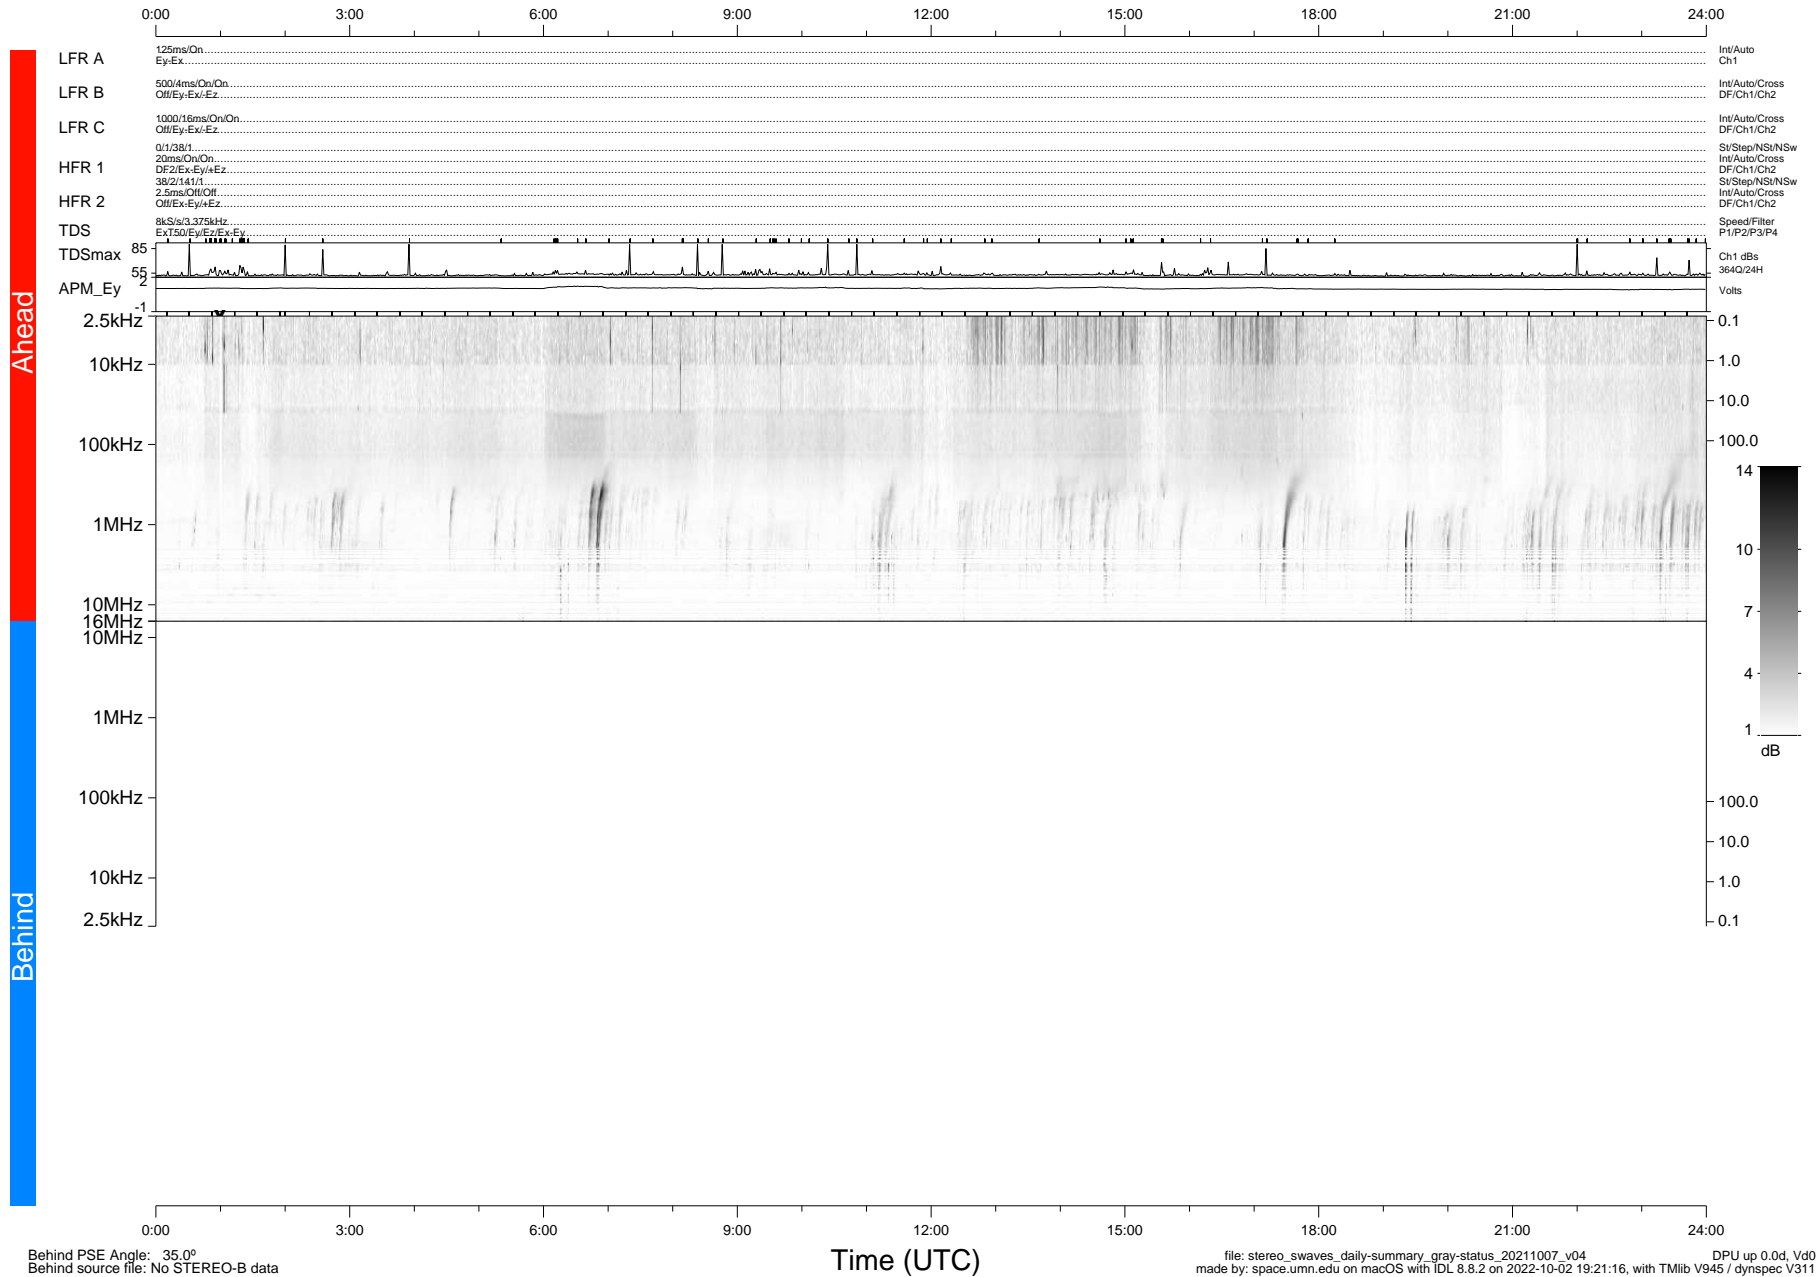

# STEREO/WAVES Daily Summary - 07-Oct-2021 (DOY 280)

Ahead source file: swaves\_ahead\_2021\_280\_1\_05.fin (Recovery: 100.0% HK, 105% Pkts)  
 Ahead PSE Angle: -38.9°

DPU up 2283.9d, V412d40

Behind PSE Angle: 35.0°  
 Behind source file: No STEREO-B data

Time (UTC)

file: stereo\_swaves\_daily-summary\_gray-status\_20211007\_v04 DPU up 0.0d, Vd0  
 made by: space.umn.edu on macOS with IDL 8.8.2 on 2022-10-02 19:21:16, with TLib V945 / dynspec V311