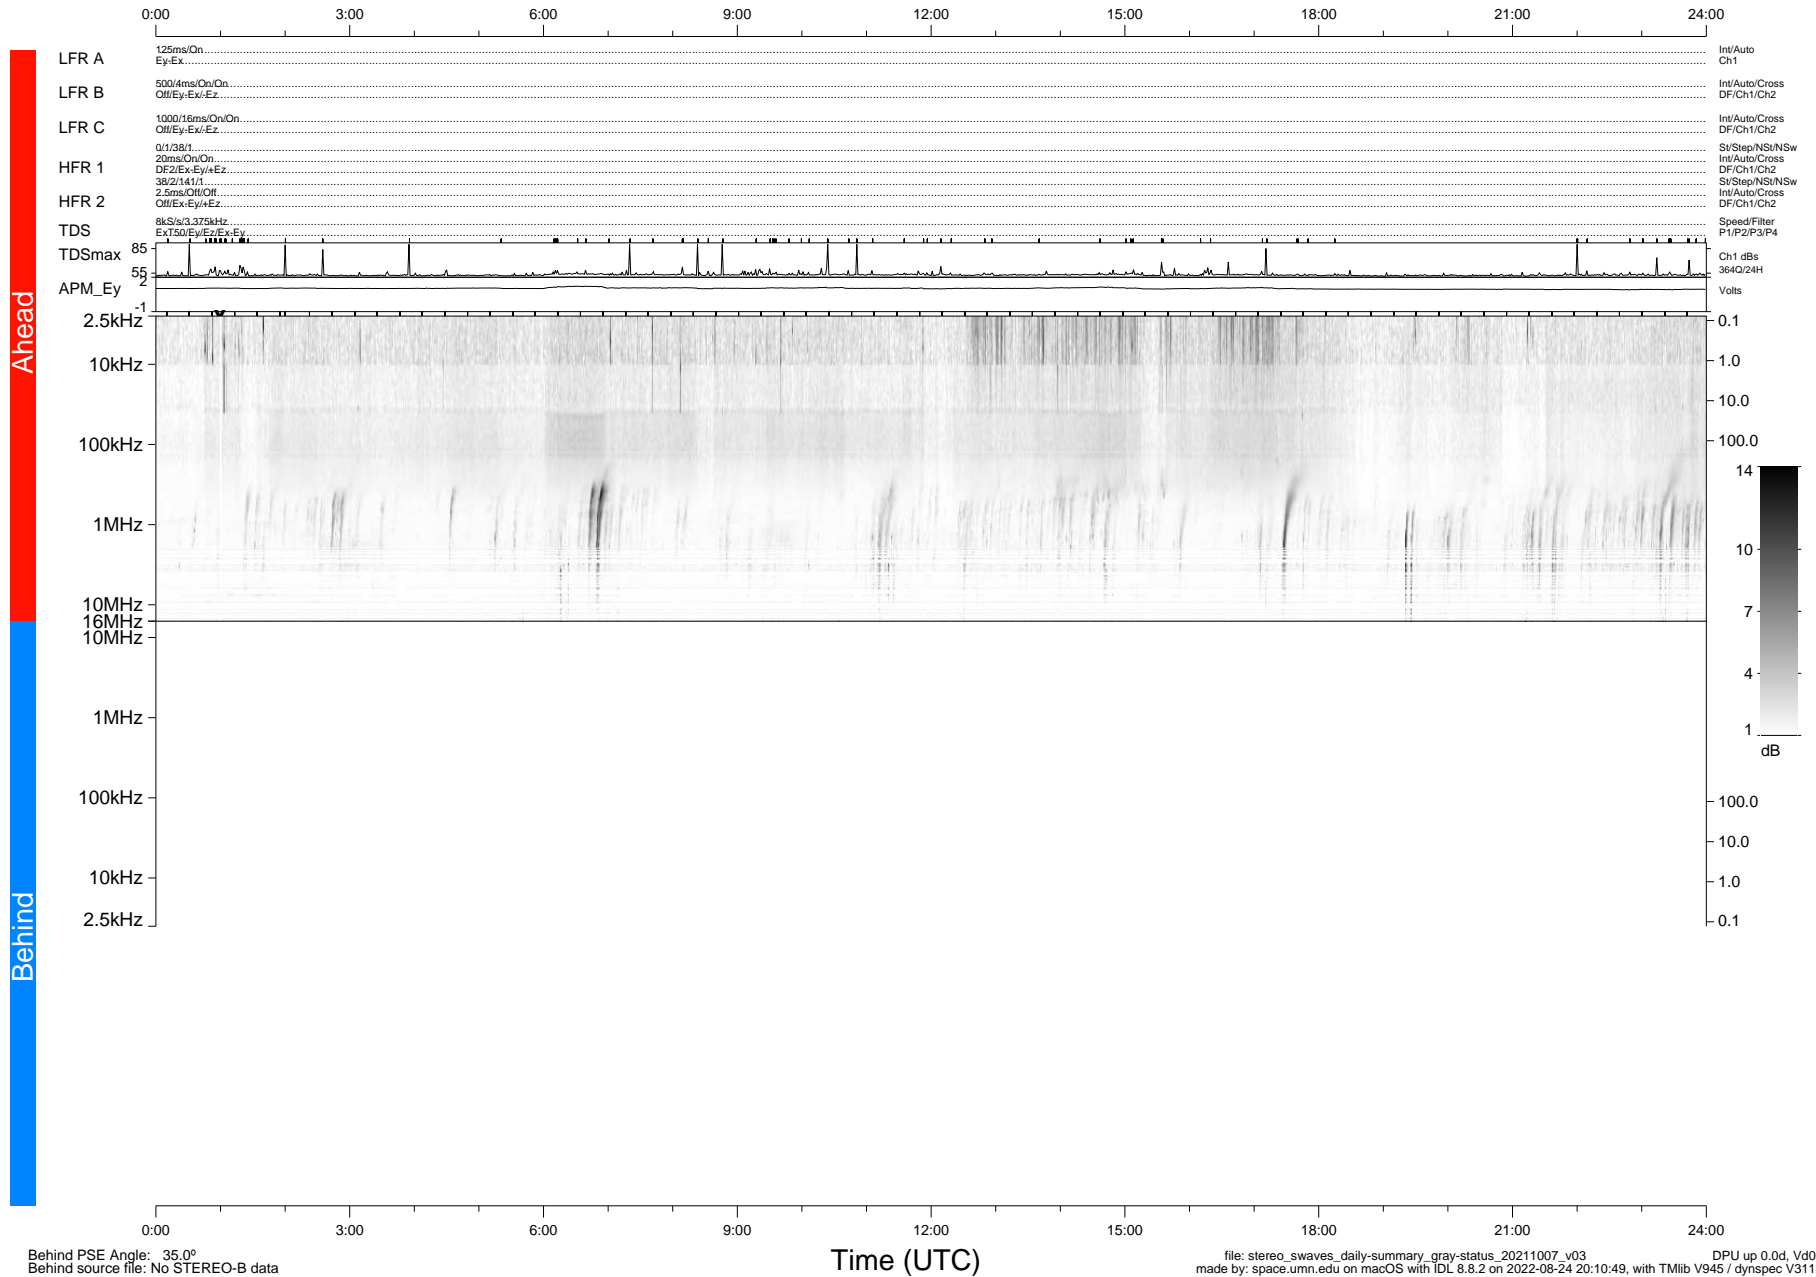

STEREO/WAVES Daily Summary - 07-Oct-2021 (DOY 280)

Ahead source file: swaves_ahead_2021_280_1_05.fin (Recovery: 100.0% HK, 105% Pkts)
 Ahead PSE Angle: -38.9°

DPU up 2283.9d, V412d40

Behind PSE Angle: 35.0°
 Behind source file: No STEREO-B data

file: stereo_swaves_daily-summary_gray-status_20211007_v03
 made by: space.umn.edu on macOS with IDL 8.8.2 on 2022-08-24 20:10:49, with Tlib V945 / dynspec V311
 DPU up 0.0d, Vd0