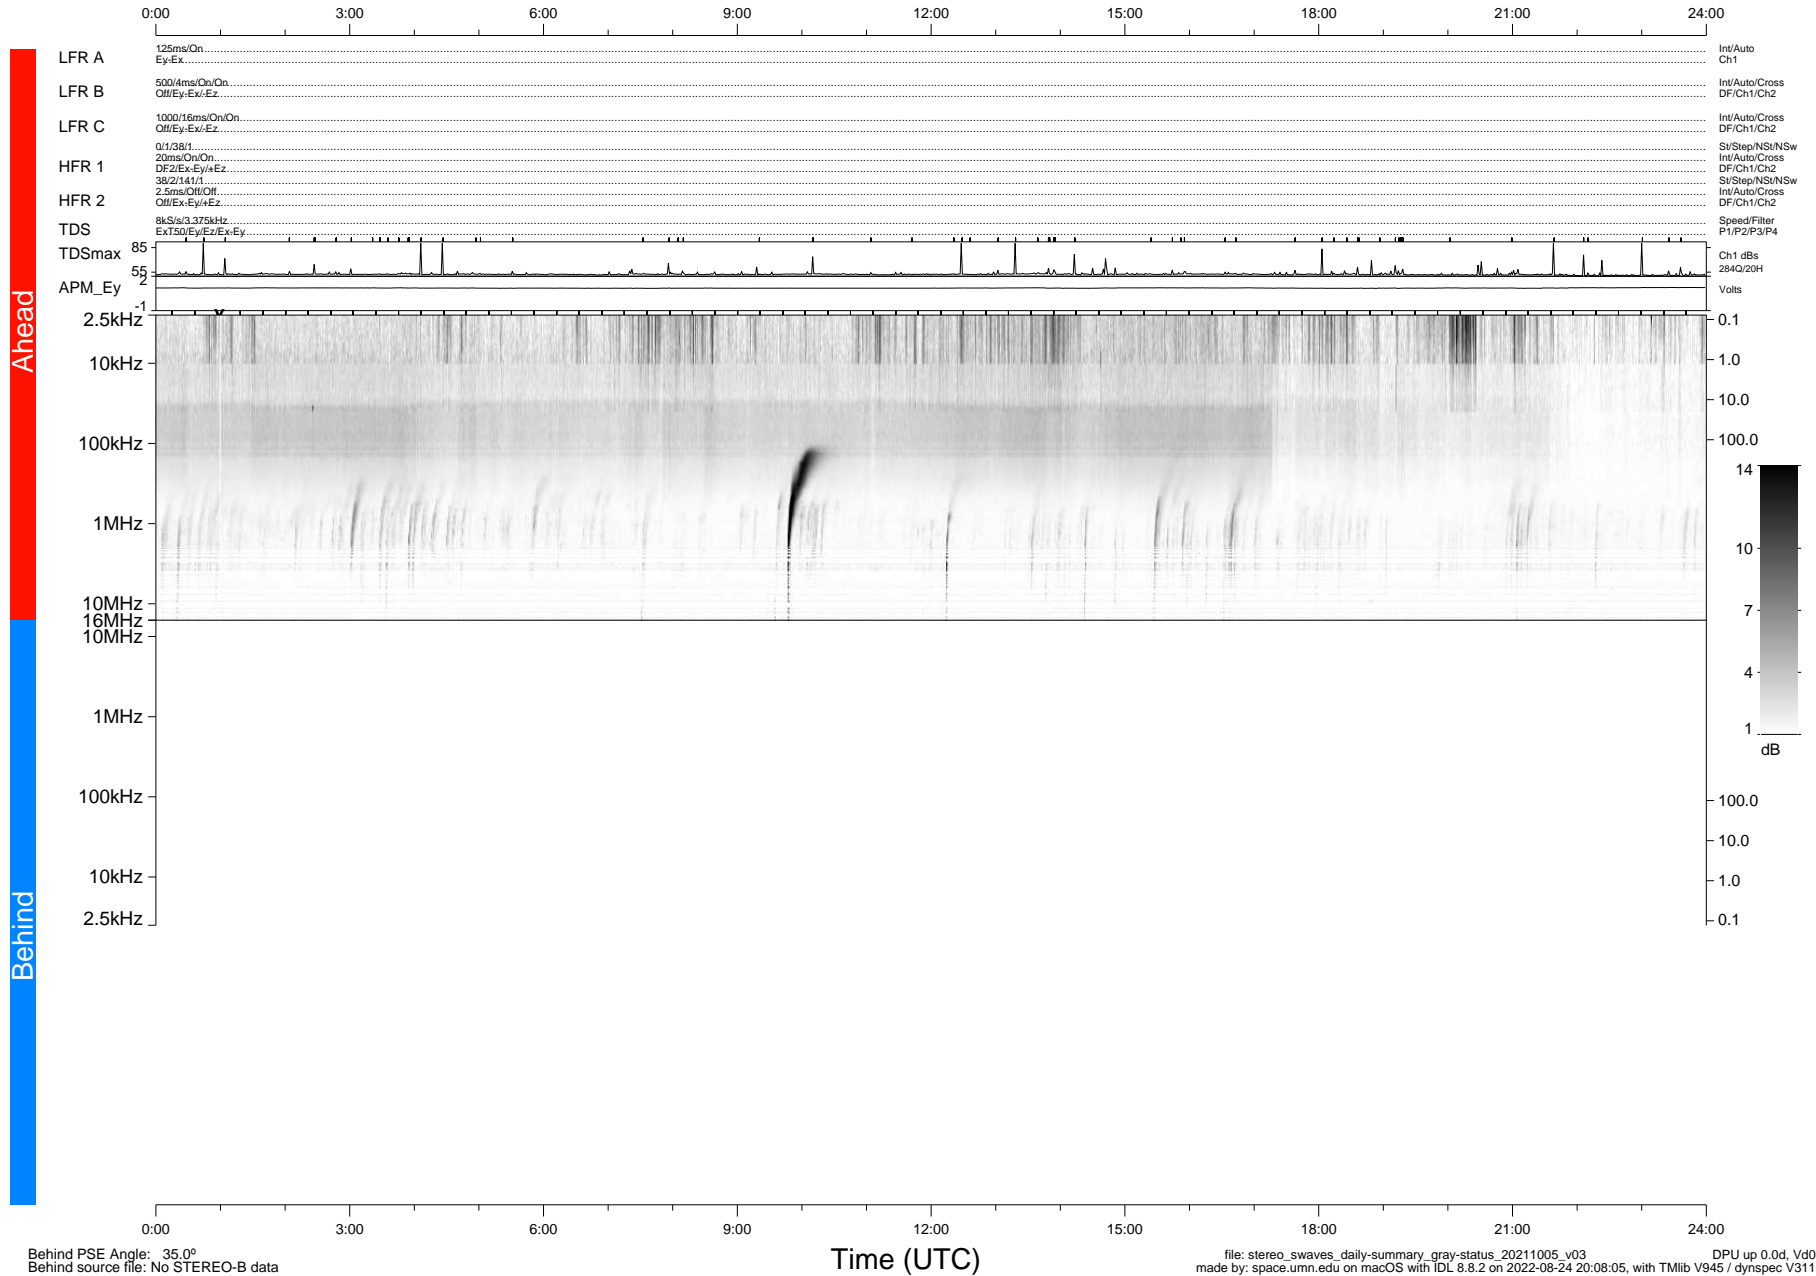

# STEREO/WAVES Daily Summary - 05-Oct-2021 (DOY 278)

Ahead source file: swaves\_ahead\_2021\_278\_1\_05.fin (Recovery: 100.0% HK, 93% Pkts)  
 Ahead PSE Angle: -39.1°

DPU up 2281.9d, V412d40

Behind PSE Angle: 35.0°  
 Behind source file: No STEREO-B data

file: stereo\_swaves\_daily-summary\_gray-status\_20211005\_v03 DPU up 0.0d, Vd0  
 made by: space.umn.edu on macOS with IDL 8.8.2 on 2022-08-24 20:08:05, with TLib V945 / dynspec V311