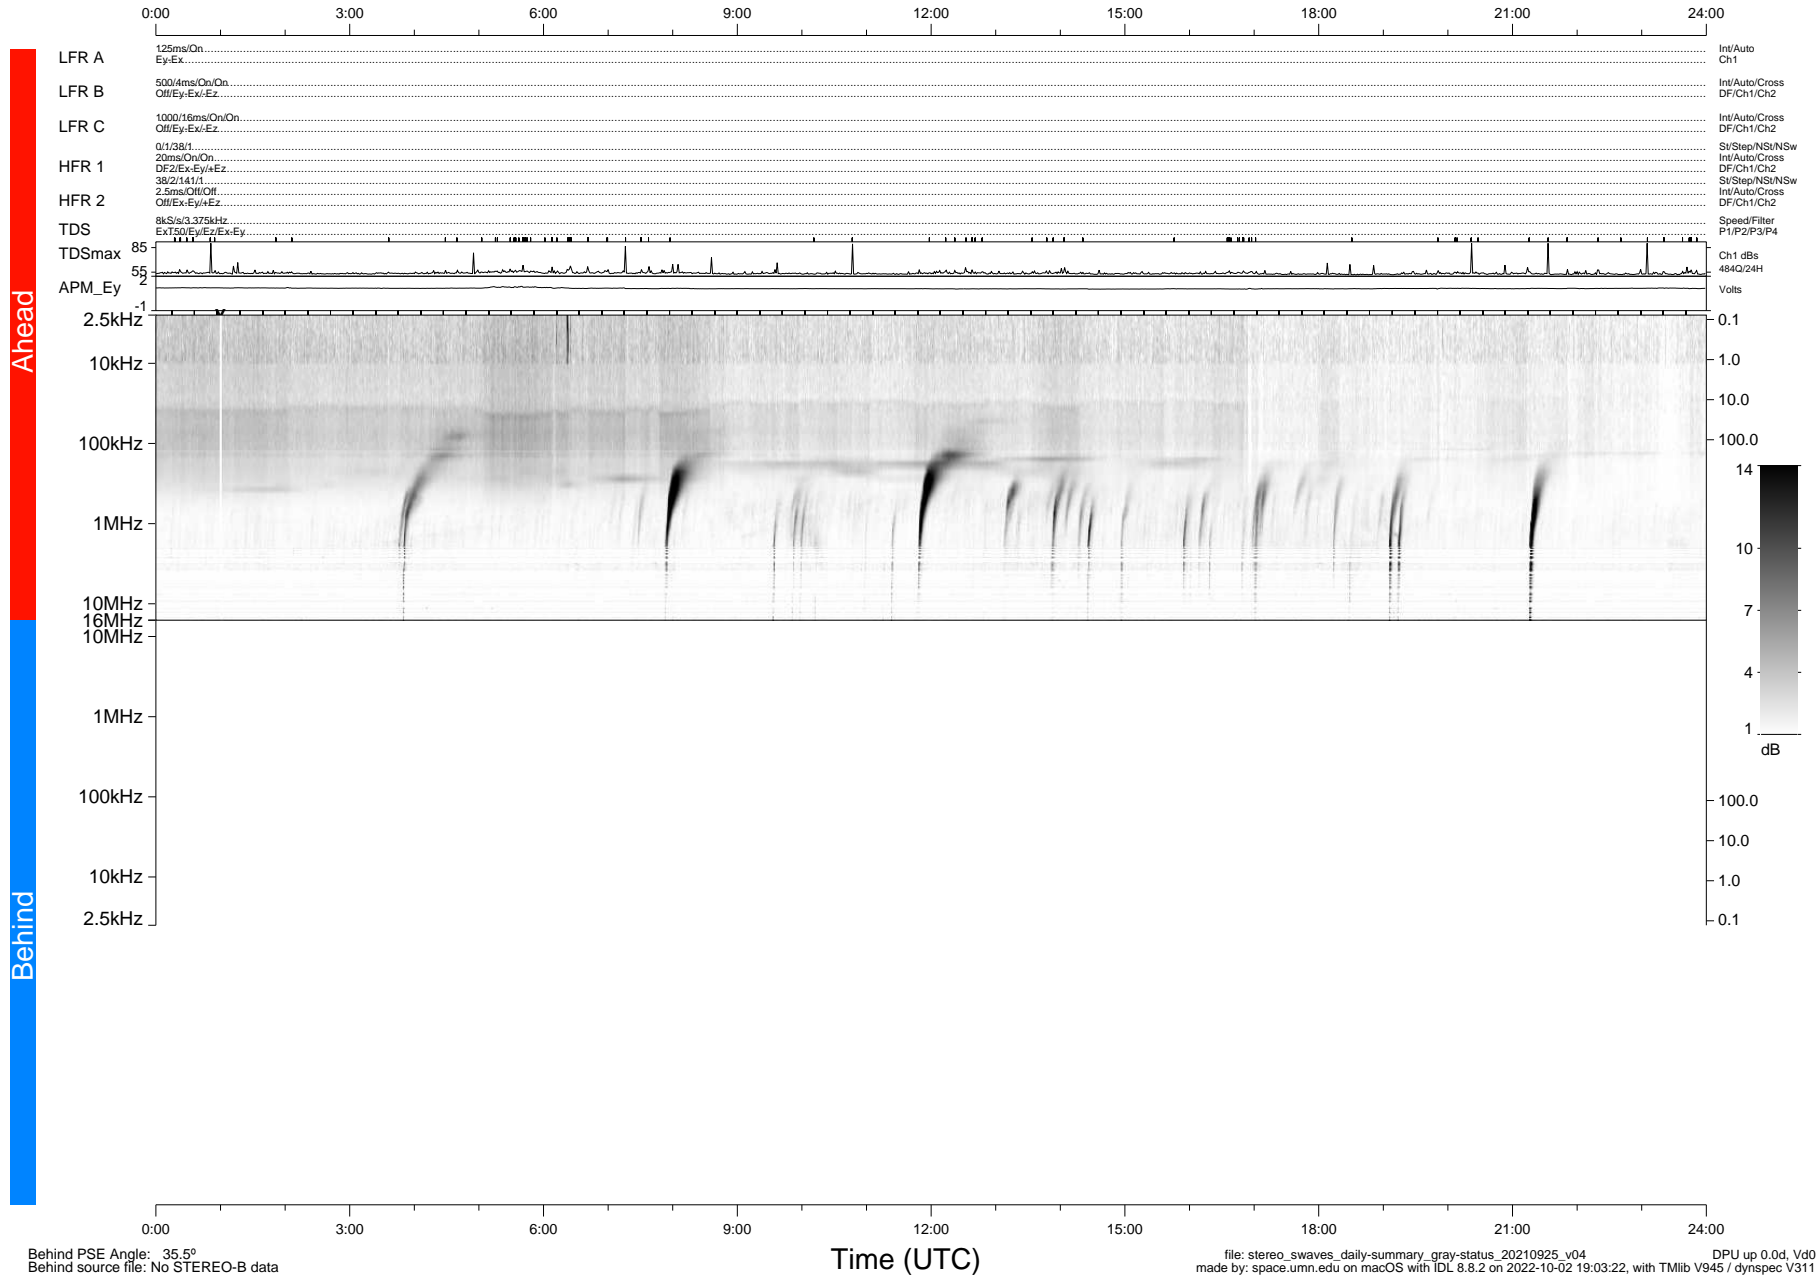

STEREO/WAVES Daily Summary - 25-Sep-2021 (DOY 268)

Ahead source file: swaves_ahead_2021_268_1_05.fin (Recovery: 100.0% HK, 123% Pkts)
Ahead PSE Angle: -39.8°

DPU up 2271.9d, V412d40

Behind PSE Angle: 35.5°
Behind source file: No STEREO-B data

Time (UTC)