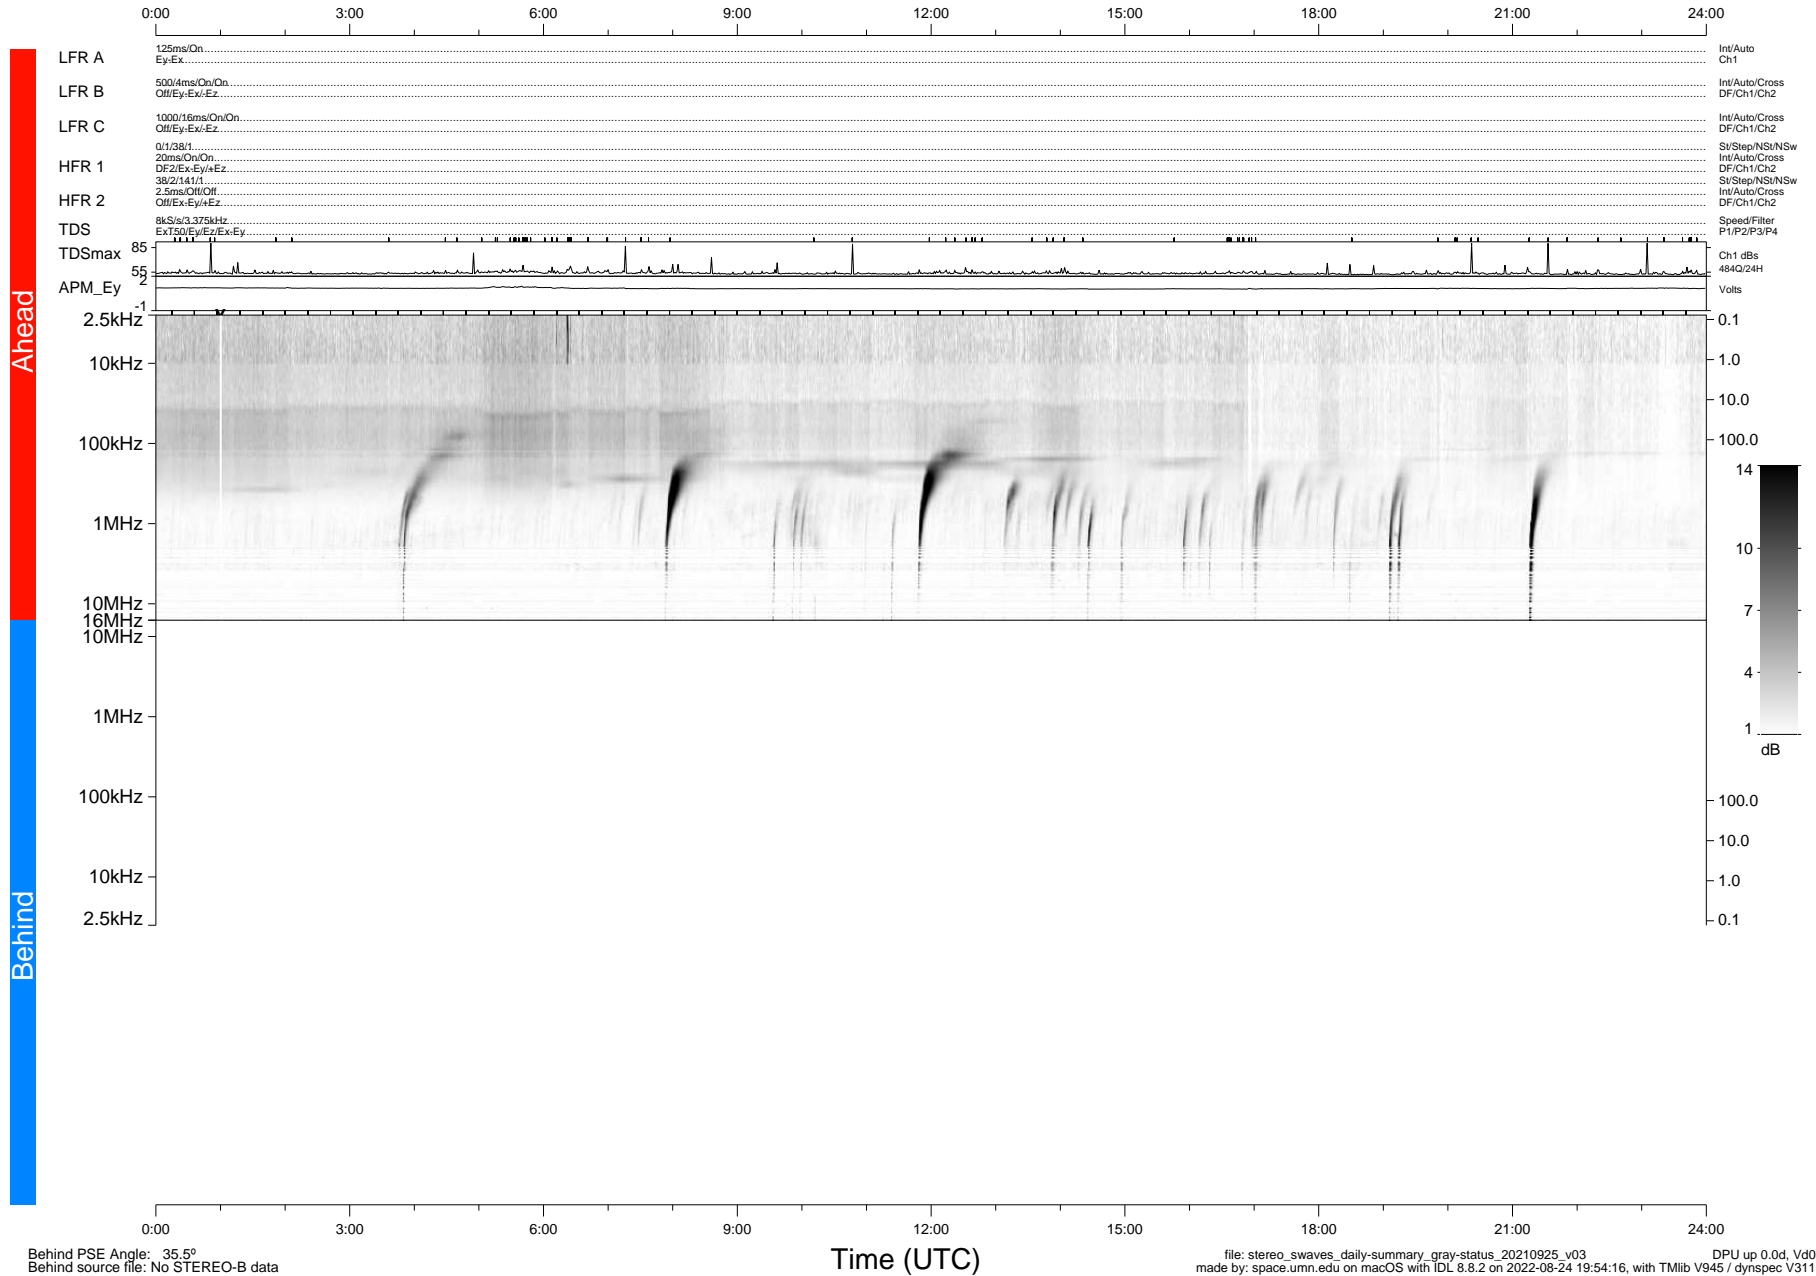

STEREO/WAVES Daily Summary - 25-Sep-2021 (DOY 268)

Ahead source file: swaves_ahead_2021_268_1_05.fin (Recovery: 100.0% HK, 123% Pkts)
 Ahead PSE Angle: -39.8°

DPU up 2271.9d, V412d40

Behind PSE Angle: 35.5°
 Behind source file: No STEREO-B data

Time (UTC)

file: stereo_swaves_daily-summary_gray-status_20210925_v03
 made by: space.umn.edu on macOS with IDL 8.8.2 on 2022-08-24 19:54:16, with Tlib V945 / dynspec V311
 DPU up 0.0d, Vd0