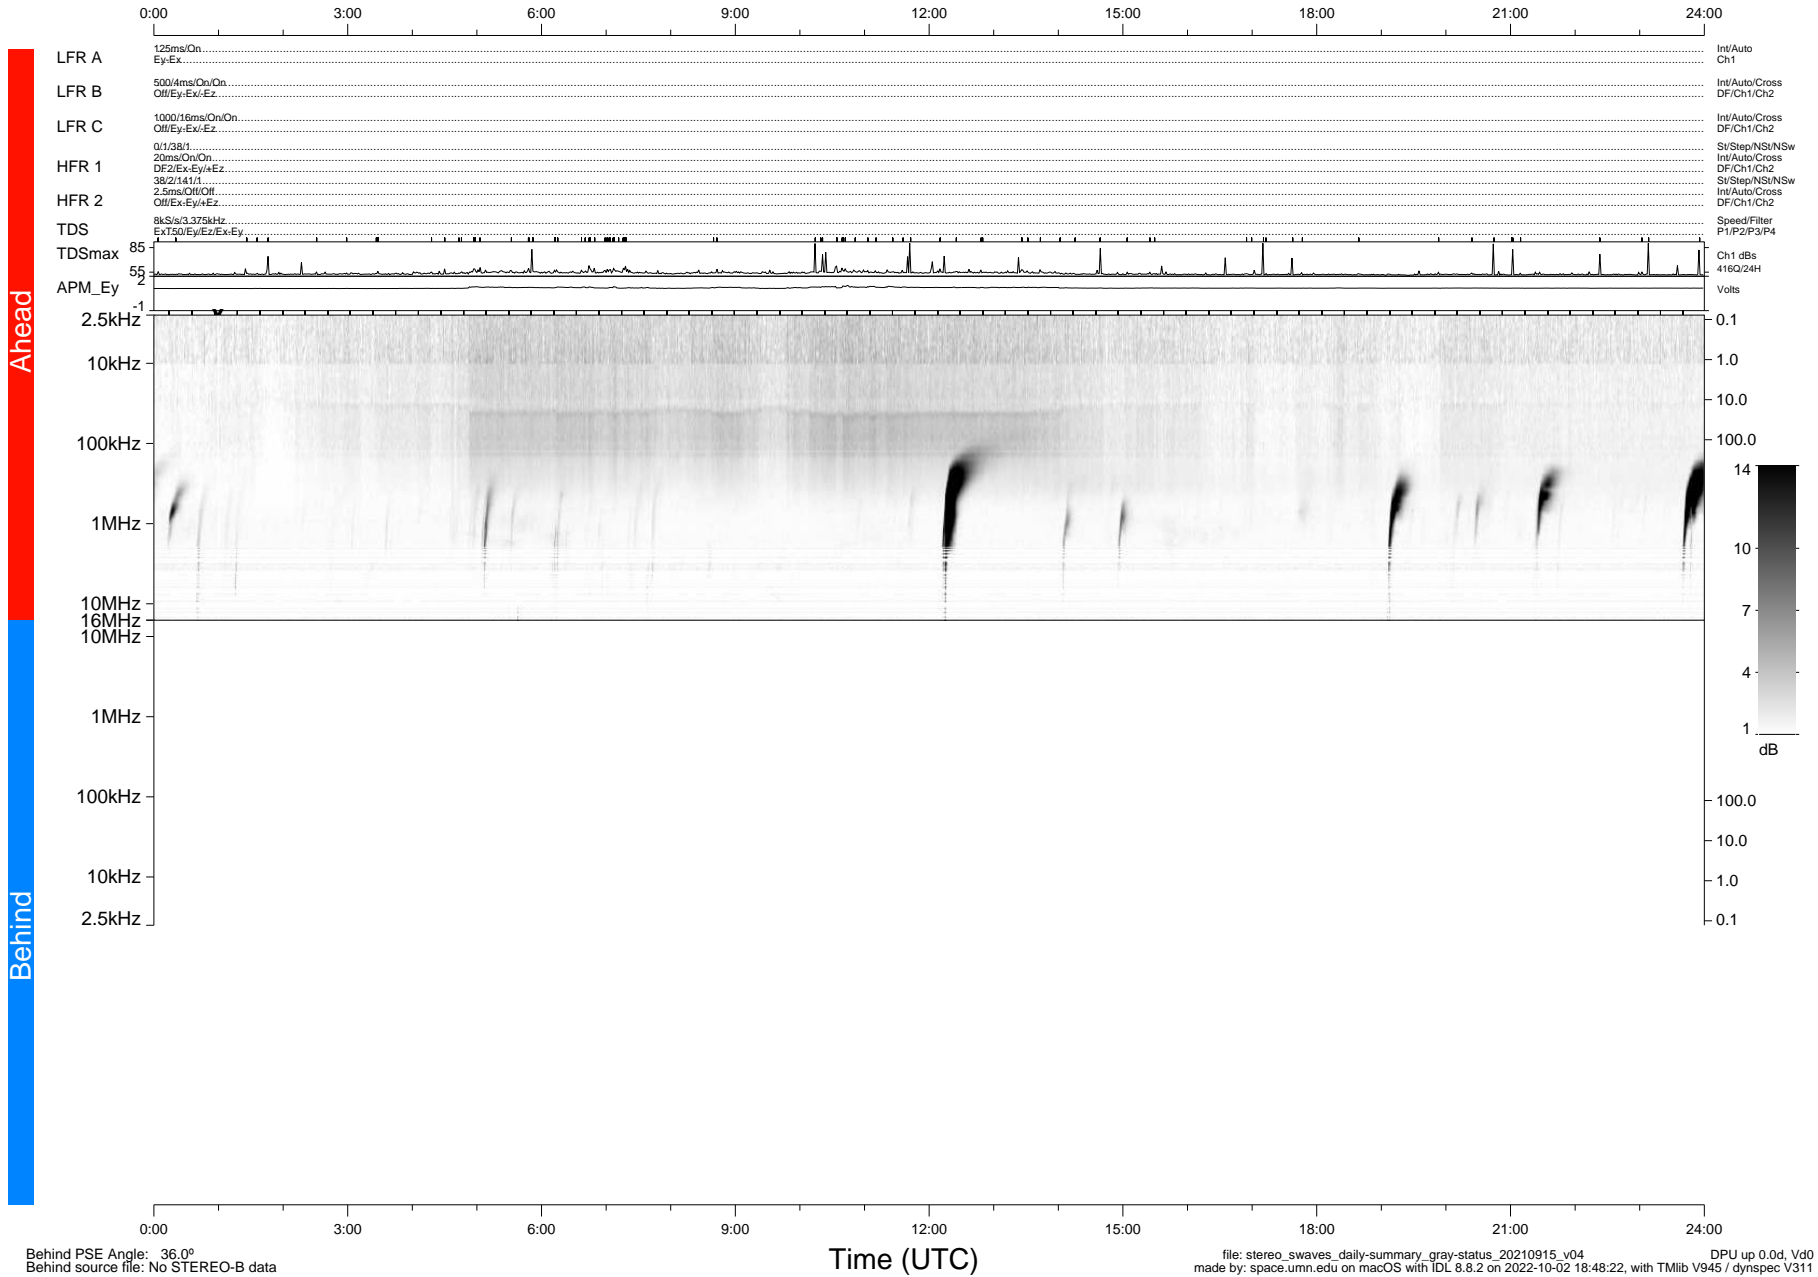

STEREO/WAVES Daily Summary - 15-Sep-2021 (DOY 258)

Ahead source file: swaves_ahead_2021_258_1_06.fin (Recovery: 100.0% HK, 113% Pkts)
Ahead PSE Angle: -40.6°

DPU up 2261.9d, V412d40

Behind PSE Angle: 36.0°
Behind source file: No STEREO-B data

Time (UTC)