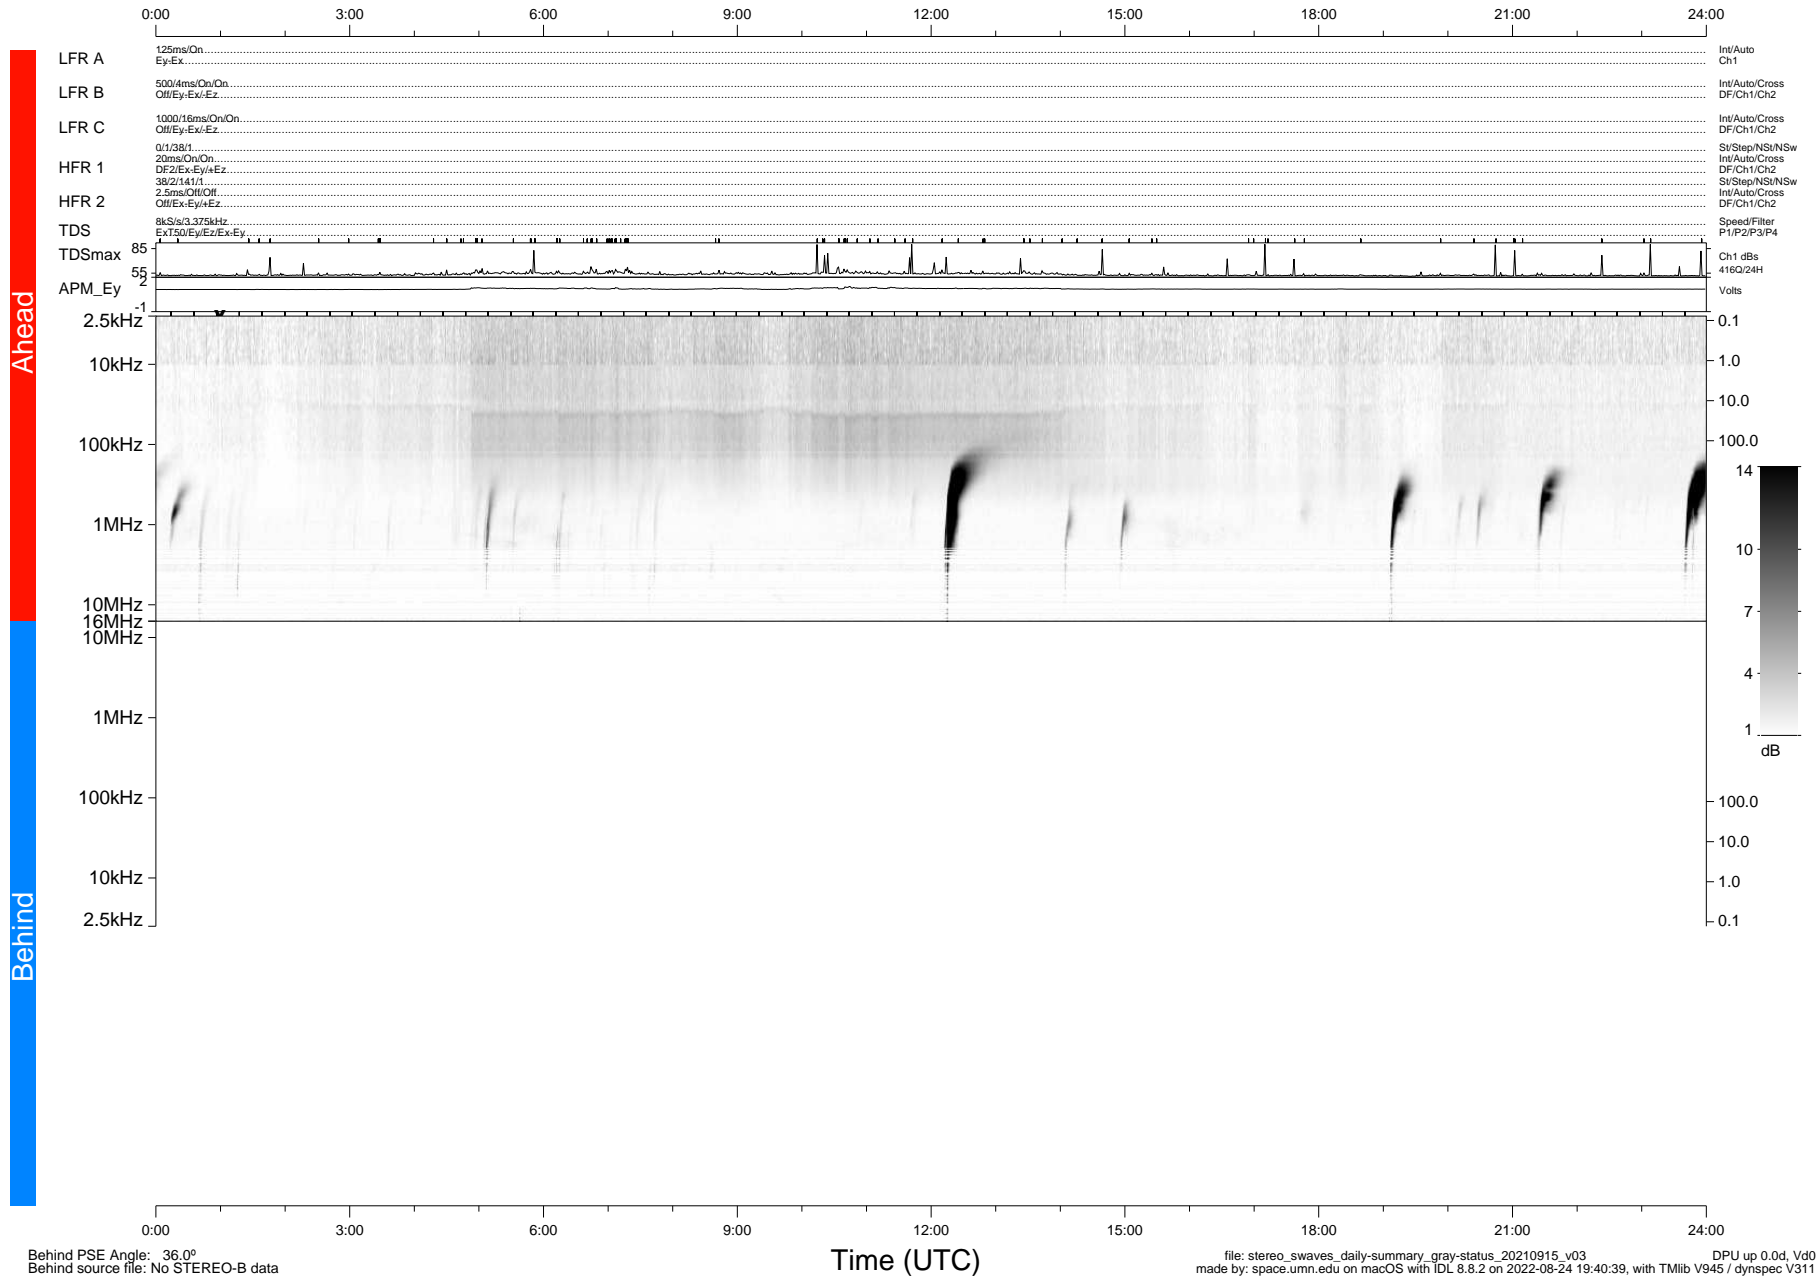

STEREO/WAVES Daily Summary - 15-Sep-2021 (DOY 258)

Ahead source file: swaves_ahead_2021_258_1_06.fin (Recovery: 100.0% HK, 113% Pkts)
 Ahead PSE Angle: -40.6°

DPU up 2261.9d, V412d40

Behind PSE Angle: 36.0°
 Behind source file: No STEREO-B data

Time (UTC)

file: stereo_swaves_daily-summary_gray-status_20210915_v03 DPU up 0.0d, Vd0
 made by: space.umn.edu on macOS with IDL 8.8.2 on 2022-08-24 19:40:39, with TLib V945 / dynspec V311