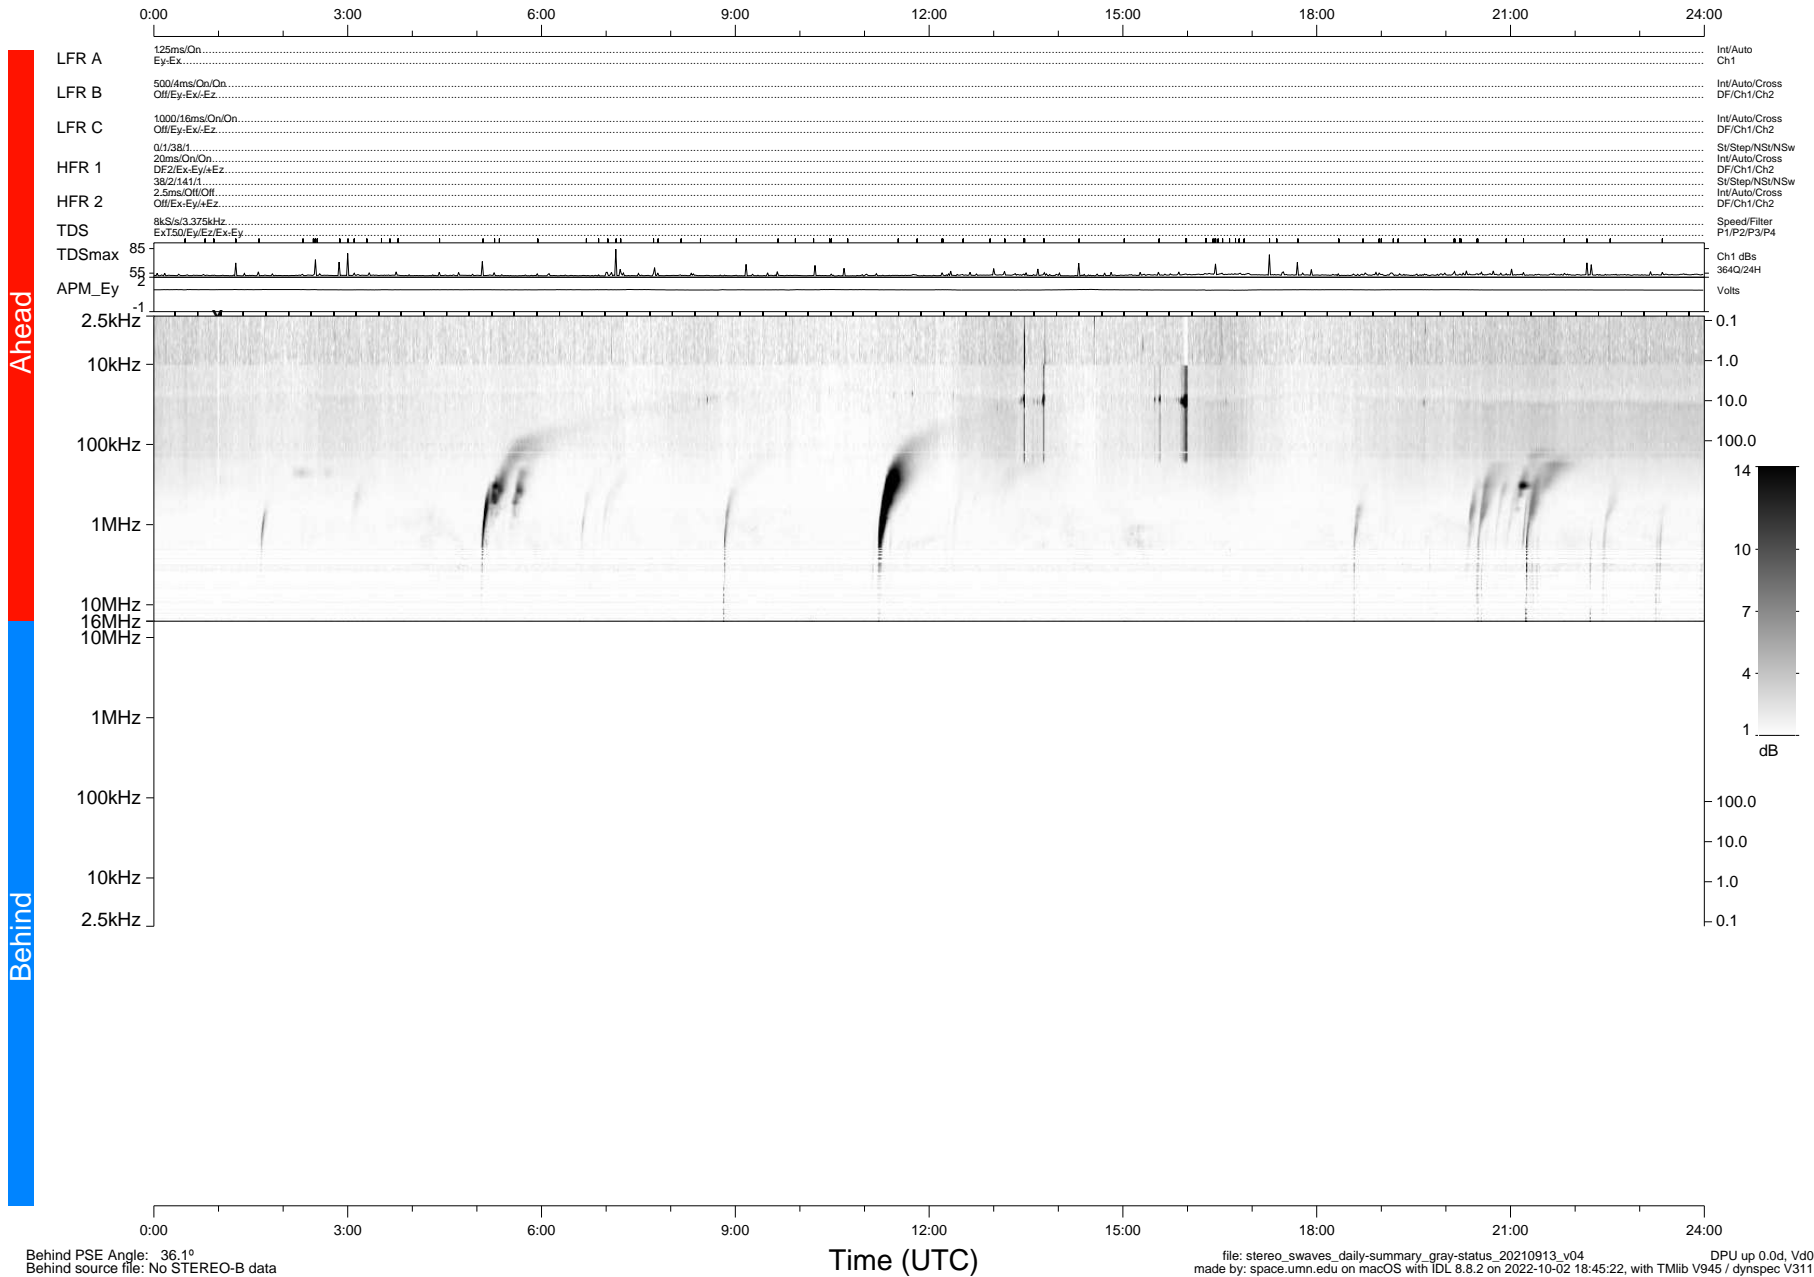

STEREO/WAVES Daily Summary - 13-Sep-2021 (DOY 256)

Ahead source file: swaves_ahead_2021_256_1_06.fin (Recovery: 100.0% HK, 106% Pkts)
 Ahead PSE Angle: -40.7°

DPU up 2259.9d, V412d40

Behind PSE Angle: 36.1°
 Behind source file: No STEREO-B data

Time (UTC)

file: stereo_swaves_daily-summary_gray-status_20210913_v04
 made by: space.umn.edu on macOS with IDL 8.8.2 on 2022-10-02 18:45:22, with Tlib V945 / dynspec V311

DPU up 0.0d, Vd0