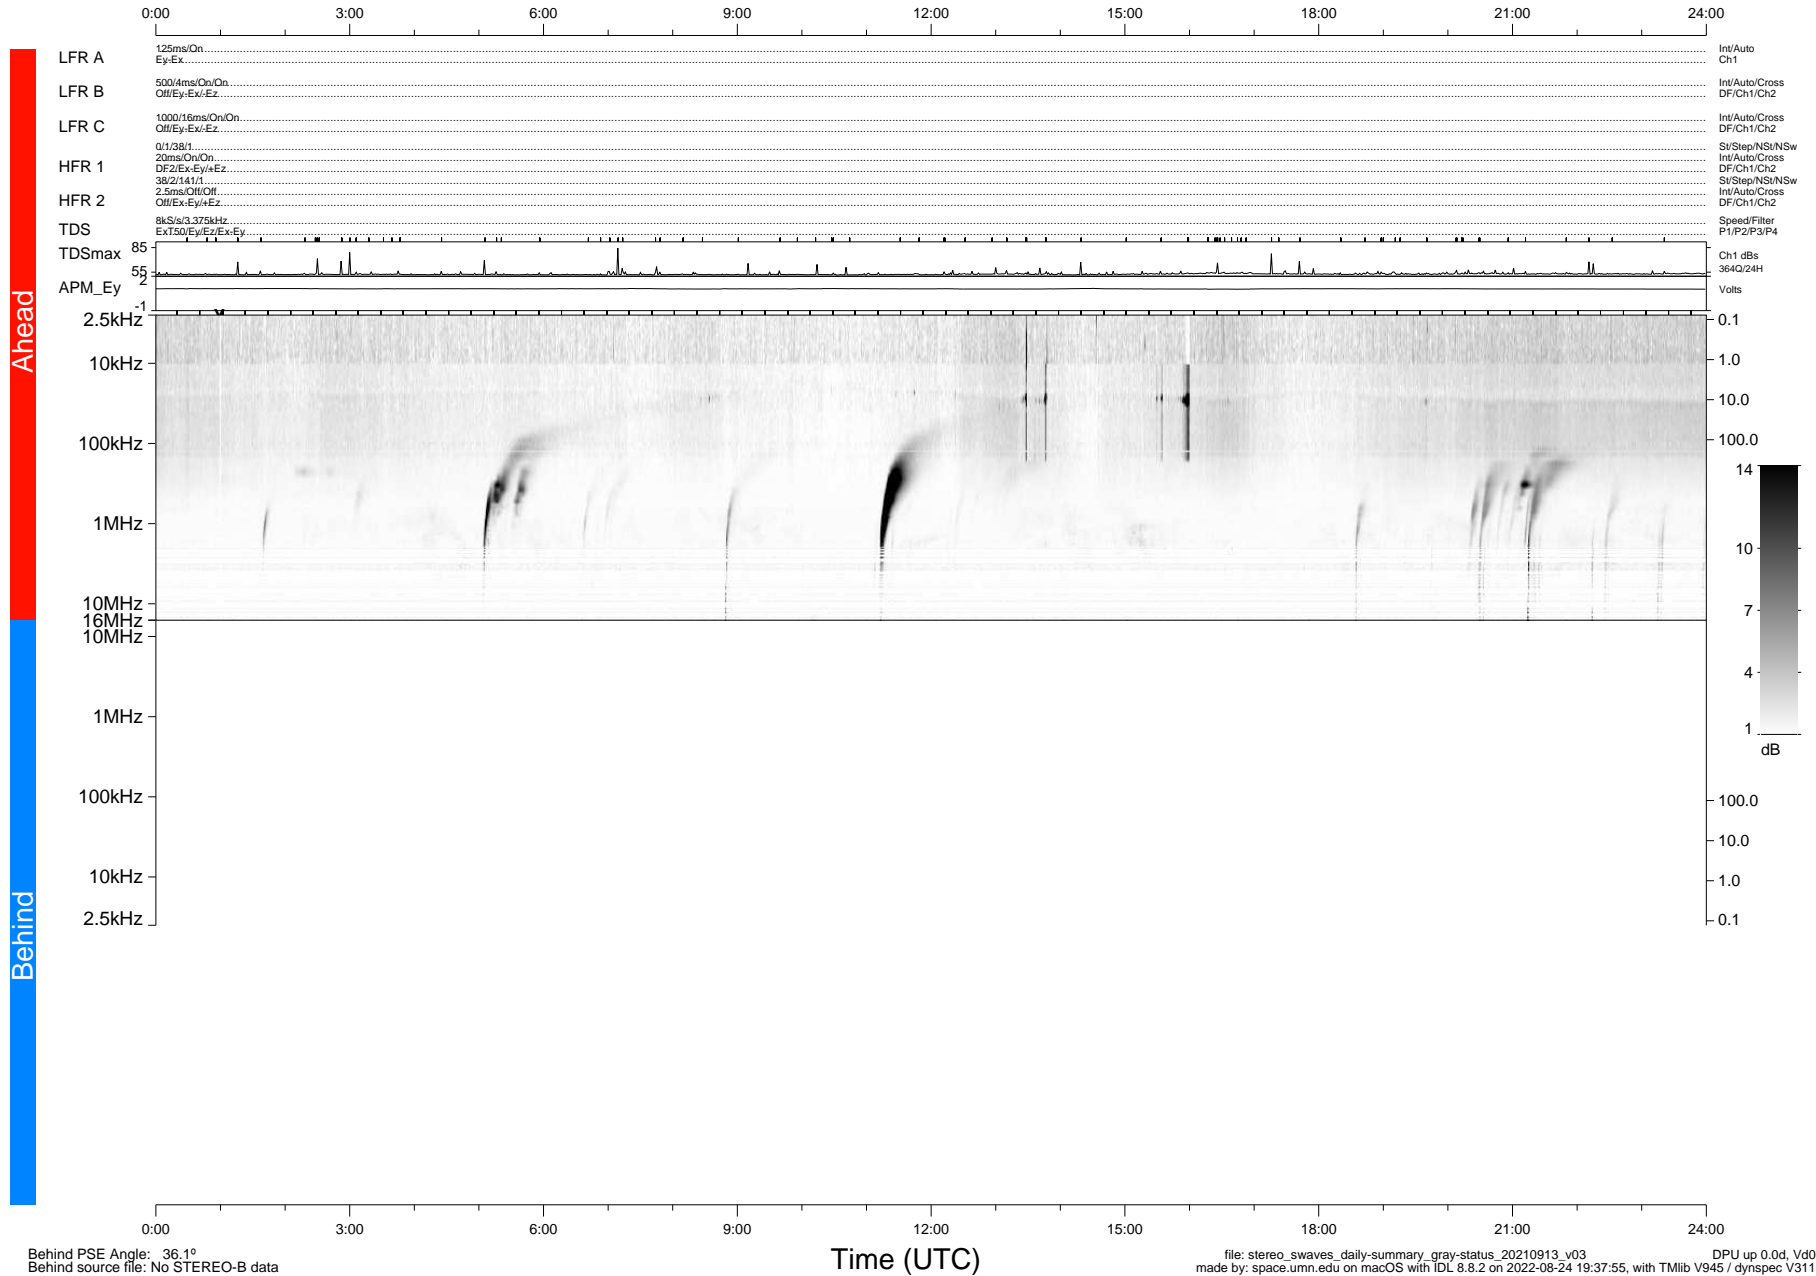

STEREO/WAVES Daily Summary - 13-Sep-2021 (DOY 256)

Ahead source file: swaves_ahead_2021_256_1_06.fin (Recovery: 100.0% HK, 106% Pkts)
Ahead PSE Angle: -40.7°

DPU up 2259.9d, V412d40

Behind PSE Angle: 36.1°
Behind source file: No STEREO-B data