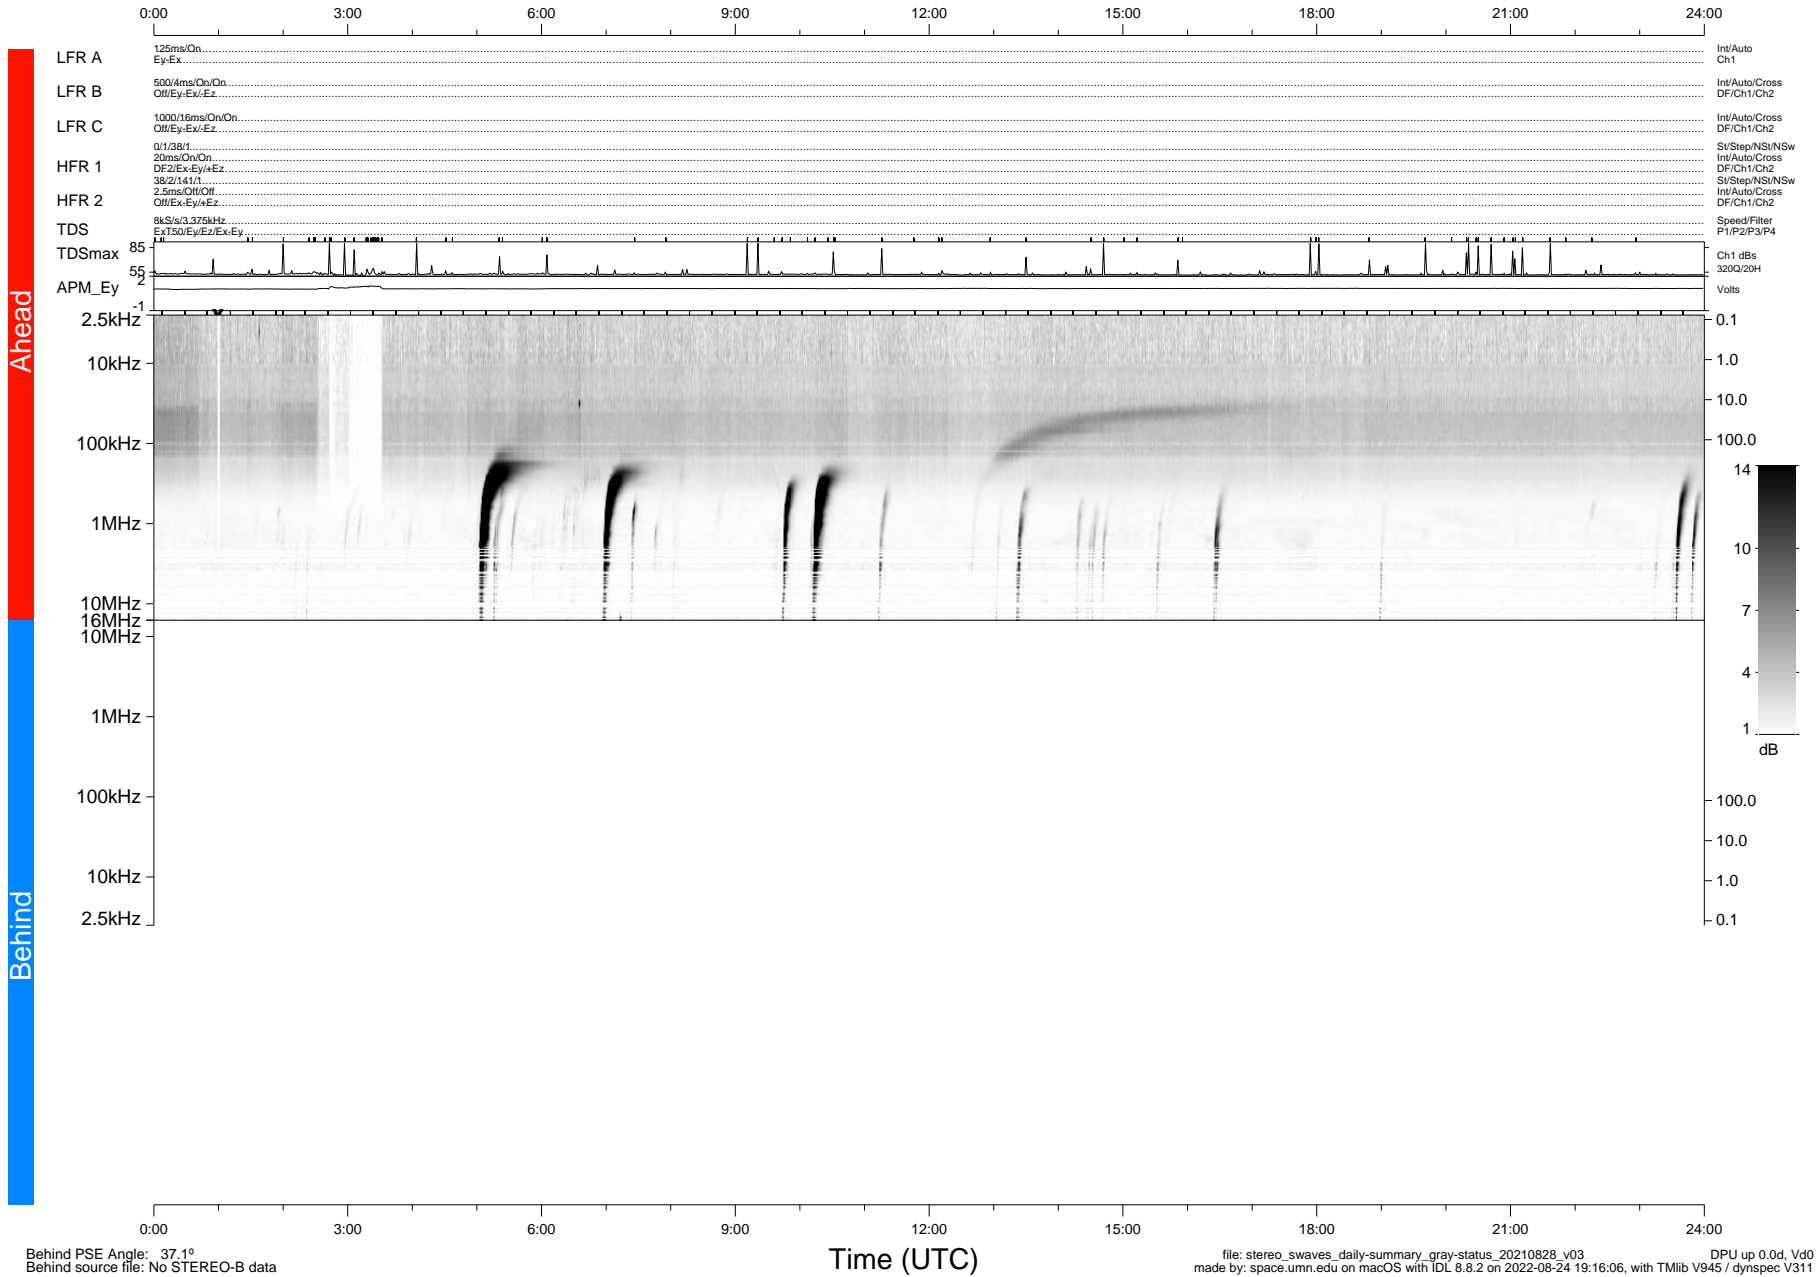

STEREO/WAVES Daily Summary - 28-Aug-2021 (DOY 240)

Ahead source file: swaves_ahead_2021_240_1_05.fin (Recovery: 100.0% HK, 98% Pkts)
Ahead PSE Angle: -42.2°

DPU up 2243.9d, V412d40

Behind PSE Angle: 37.1°
Behind source file: No STEREO-B data