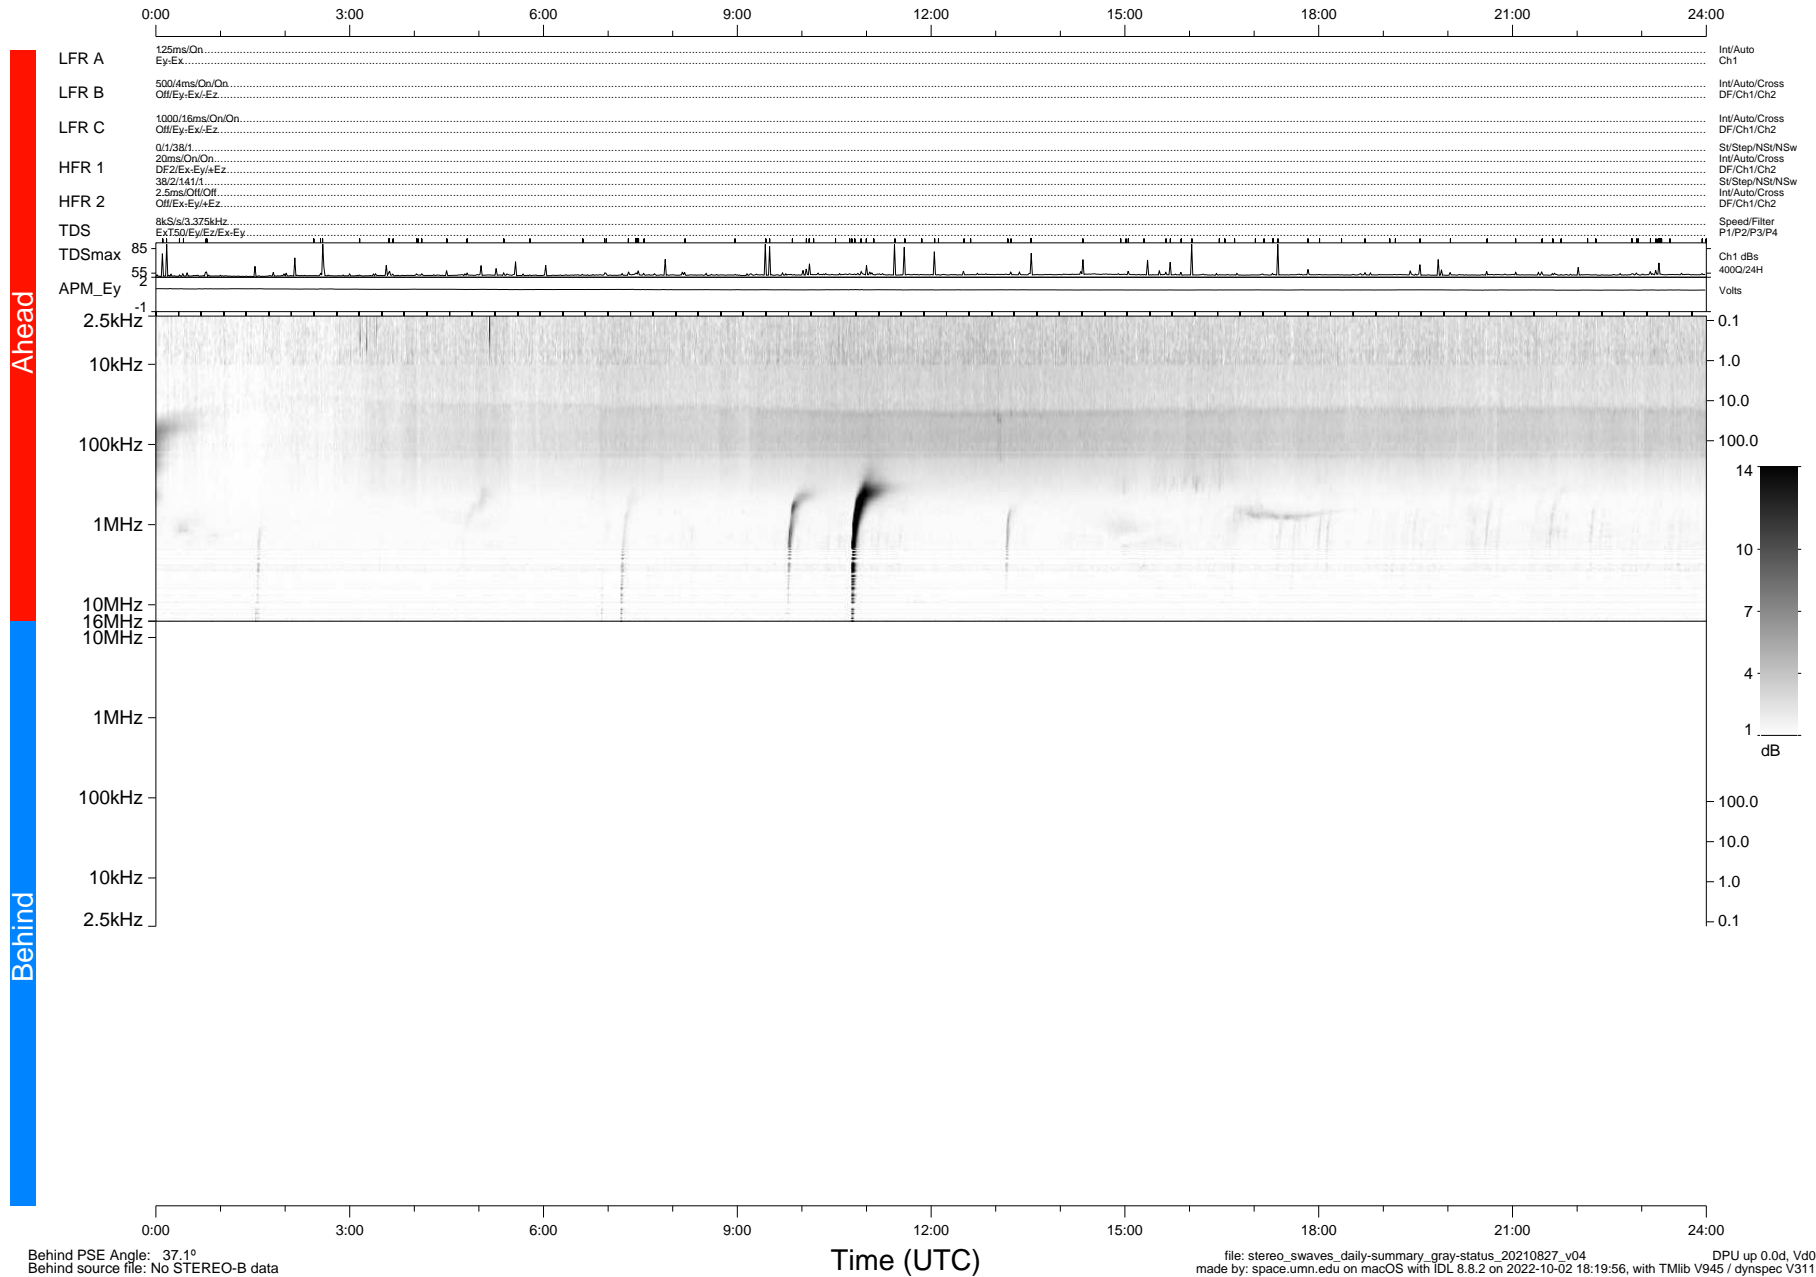

STEREO/WAVES Daily Summary - 27-Aug-2021 (DOY 239)

Ahead source file: swaves_ahead_2021_239_1_05.fin (Recovery: 100.0% HK, 111% Pkts)
 Ahead PSE Angle: -42.3°

DPU up 2242.9d, V412d40

Behind PSE Angle: 37.1°
 Behind source file: No STEREO-B data

file: stereo_swaves_daily-summary_gray-status_20210827_v04 DPU up 0.0d, Vd0
 made by: space.umn.edu on macOS with IDL 8.8.2 on 2022-10-02 18:19:56, with TLib V945 / dynspec V311