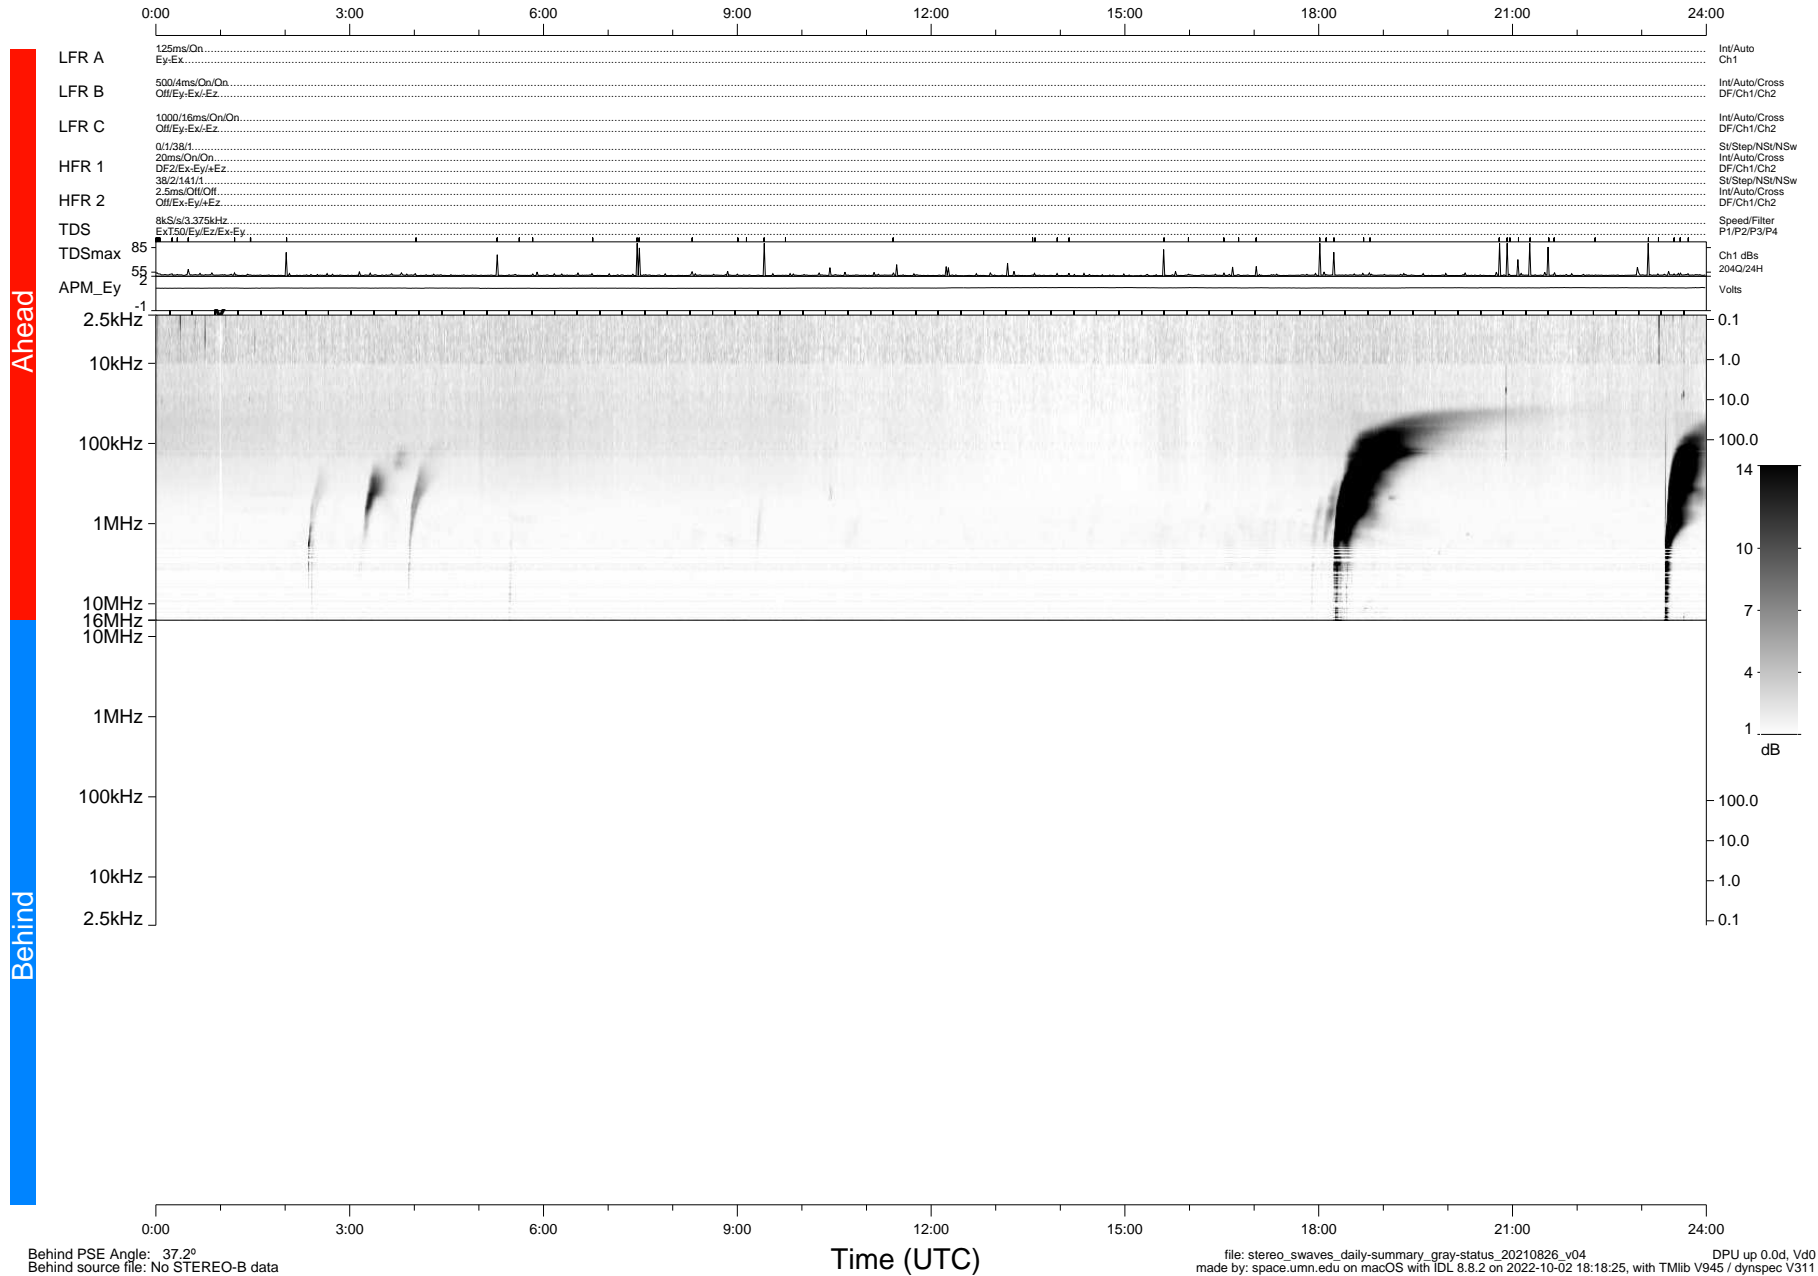

STEREO/WAVES Daily Summary - 26-Aug-2021 (DOY 238)

Ahead source file: swaves_ahead_2021_238_1_05.fin (Recovery: 100.0% HK, 82% PKts)
 Ahead PSE Angle: -42.4°

DPU up 2241.9d, V412d40

Behind PSE Angle: 37.2°
 Behind source file: No STEREO-B data

file: stereo_swaves_daily-summary_gray-status_20210826_v04 DPU up 0.0d, Vd0
 made by: space.umn.edu on macOS with IDL 8.8.2 on 2022-10-02 18:18:25, with TLib V945 / dynspec V311