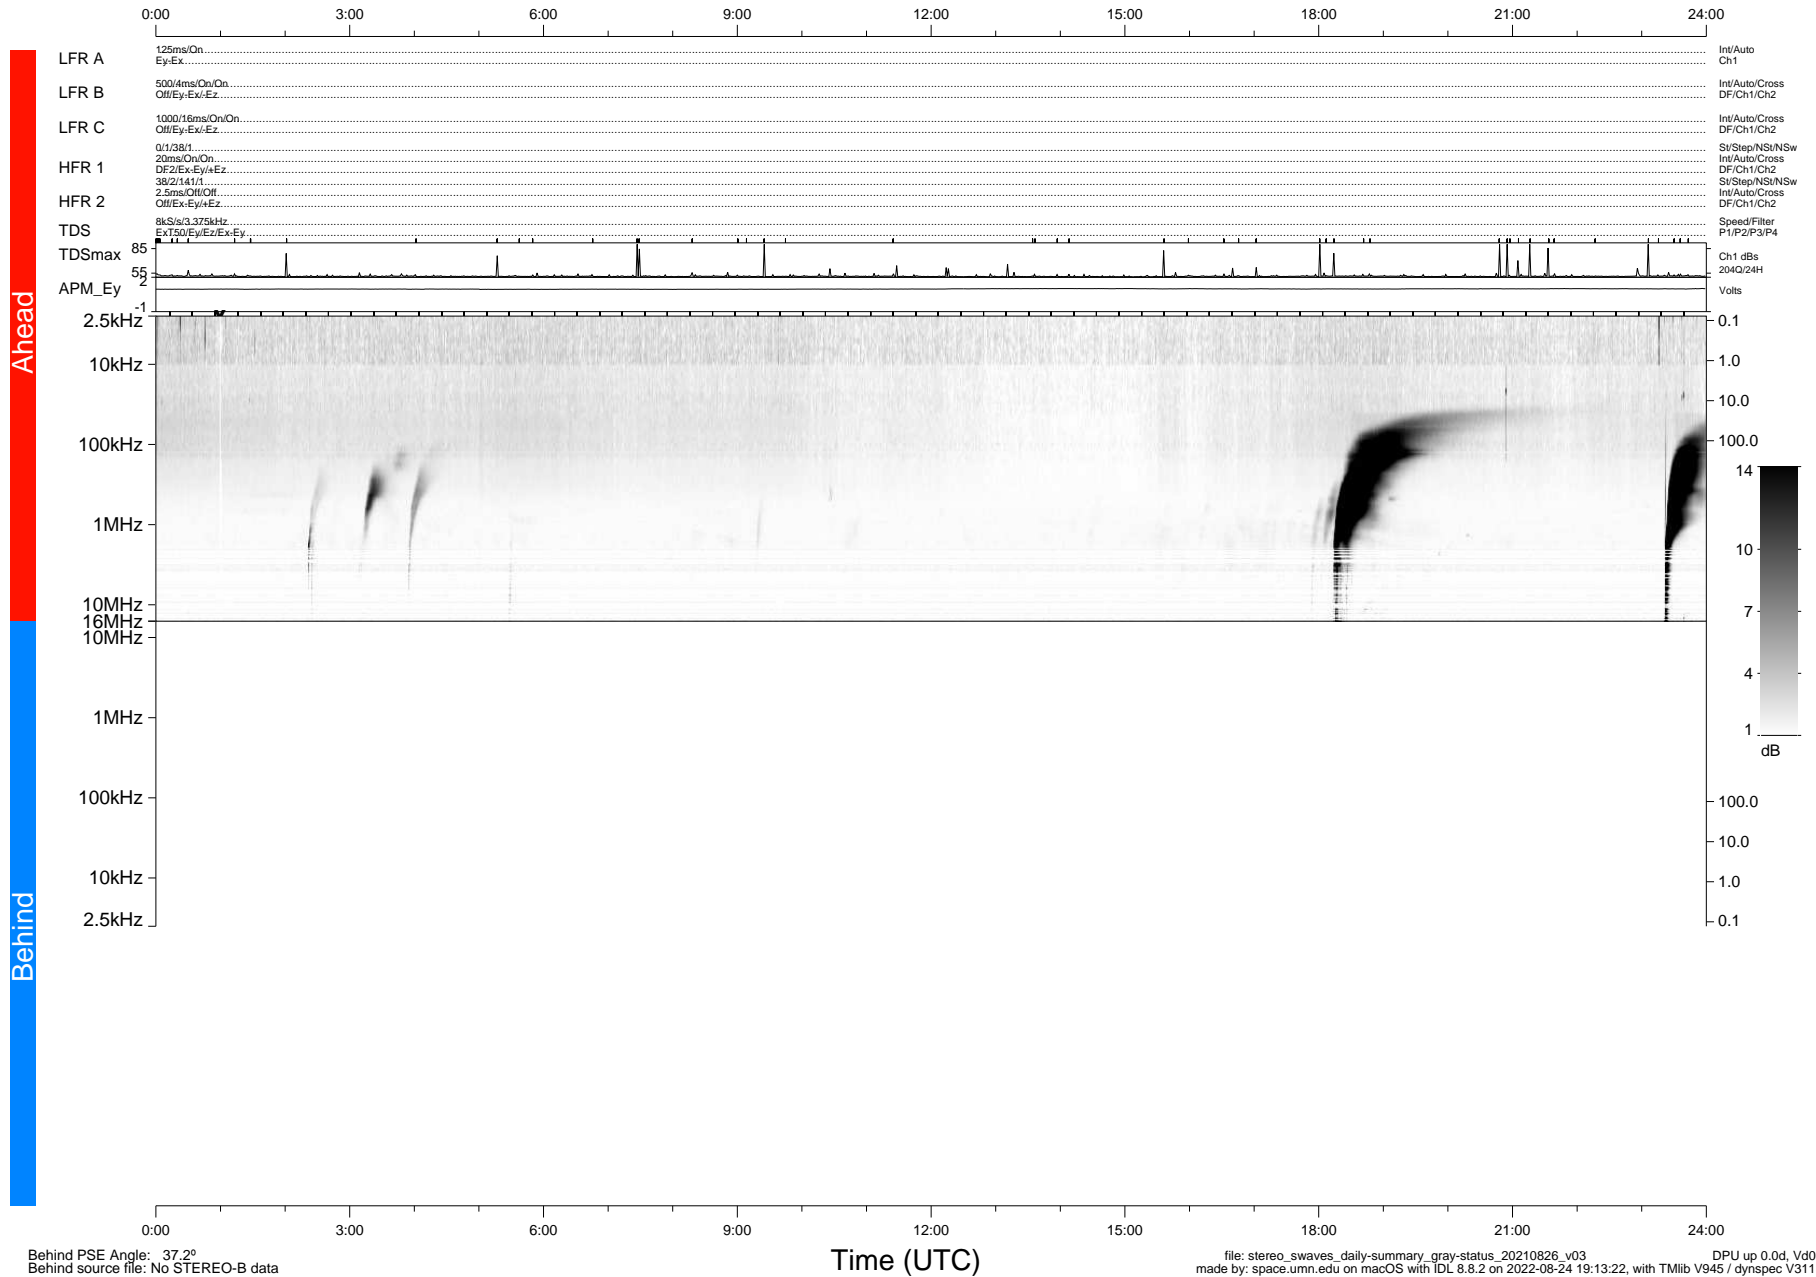

STEREO/WAVES Daily Summary - 26-Aug-2021 (DOY 238)

Ahead source file: swaves_ahead_2021_238_1_05.fin (Recovery: 100.0% HK, 82% PKts)
 Ahead PSE Angle: -42.4°

DPU up 2241.9d, V412d40

Behind PSE Angle: 37.2°
 Behind source file: No STEREO-B data

file: stereo_swaves_daily-summary_gray-status_20210826_v03
 made by: space.umn.edu on macOS with IDL 8.8.2 on 2022-08-24 19:13:22, with TLib V945 / dynspec V311
 DPU up 0.0d, Vd0