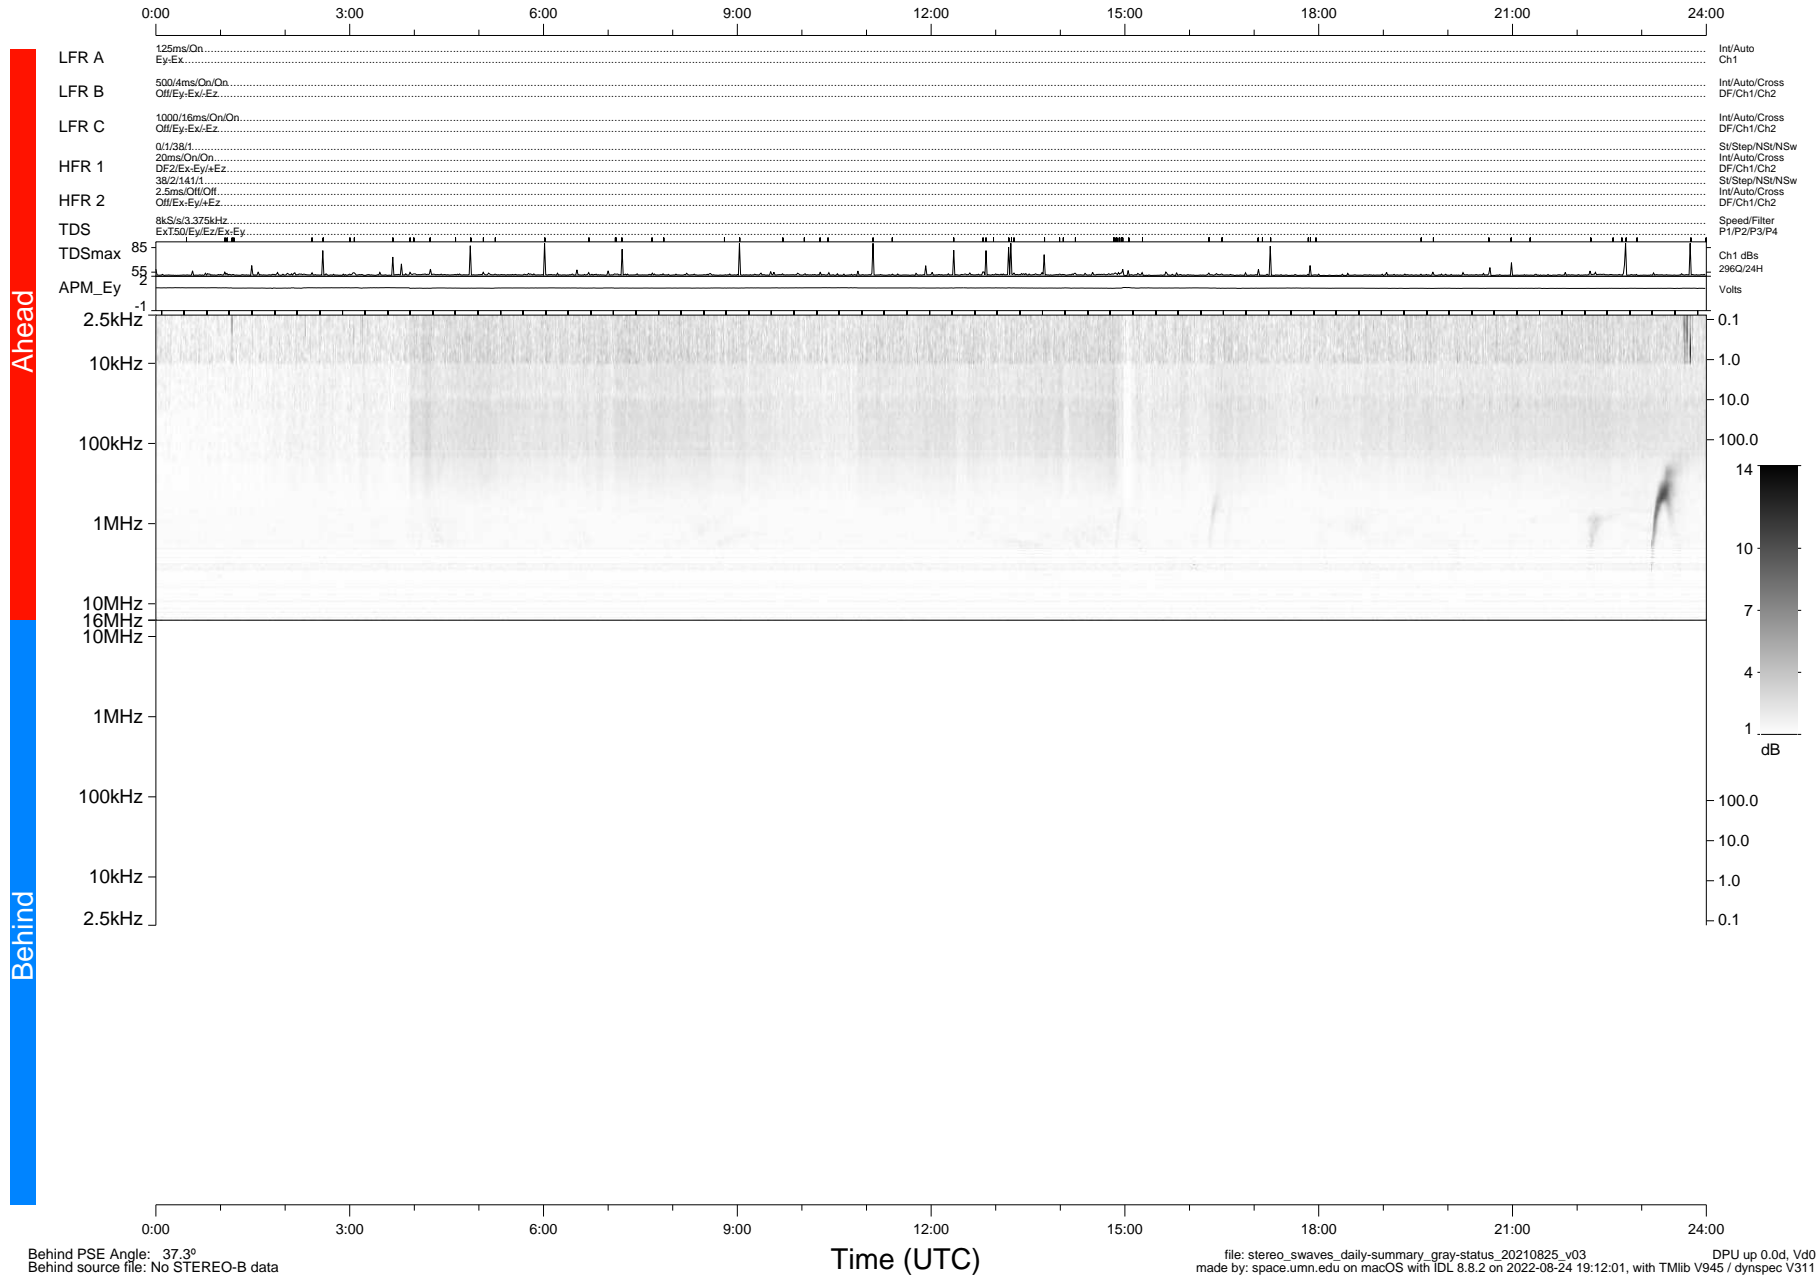

STEREO/WAVES Daily Summary - 25-Aug-2021 (DOY 237)

Ahead source file: swaves_ahead_2021_237_1_05.fin (Recovery: 100.0% HK, 96% Pkts)
 Ahead PSE Angle: -42.4°

DPU up 2240.9d, V412d40

Behind PSE Angle: 37.3°
 Behind source file: No STEREO-B data

Time (UTC)

file: stereo_swaves_daily-summary_gray-status_20210825_v03 DPU up 0.0d, Vd0
 made by: space.umn.edu on macOS with IDL 8.8.2 on 2022-08-24 19:12:01, with TLib V945 / dynspec V311