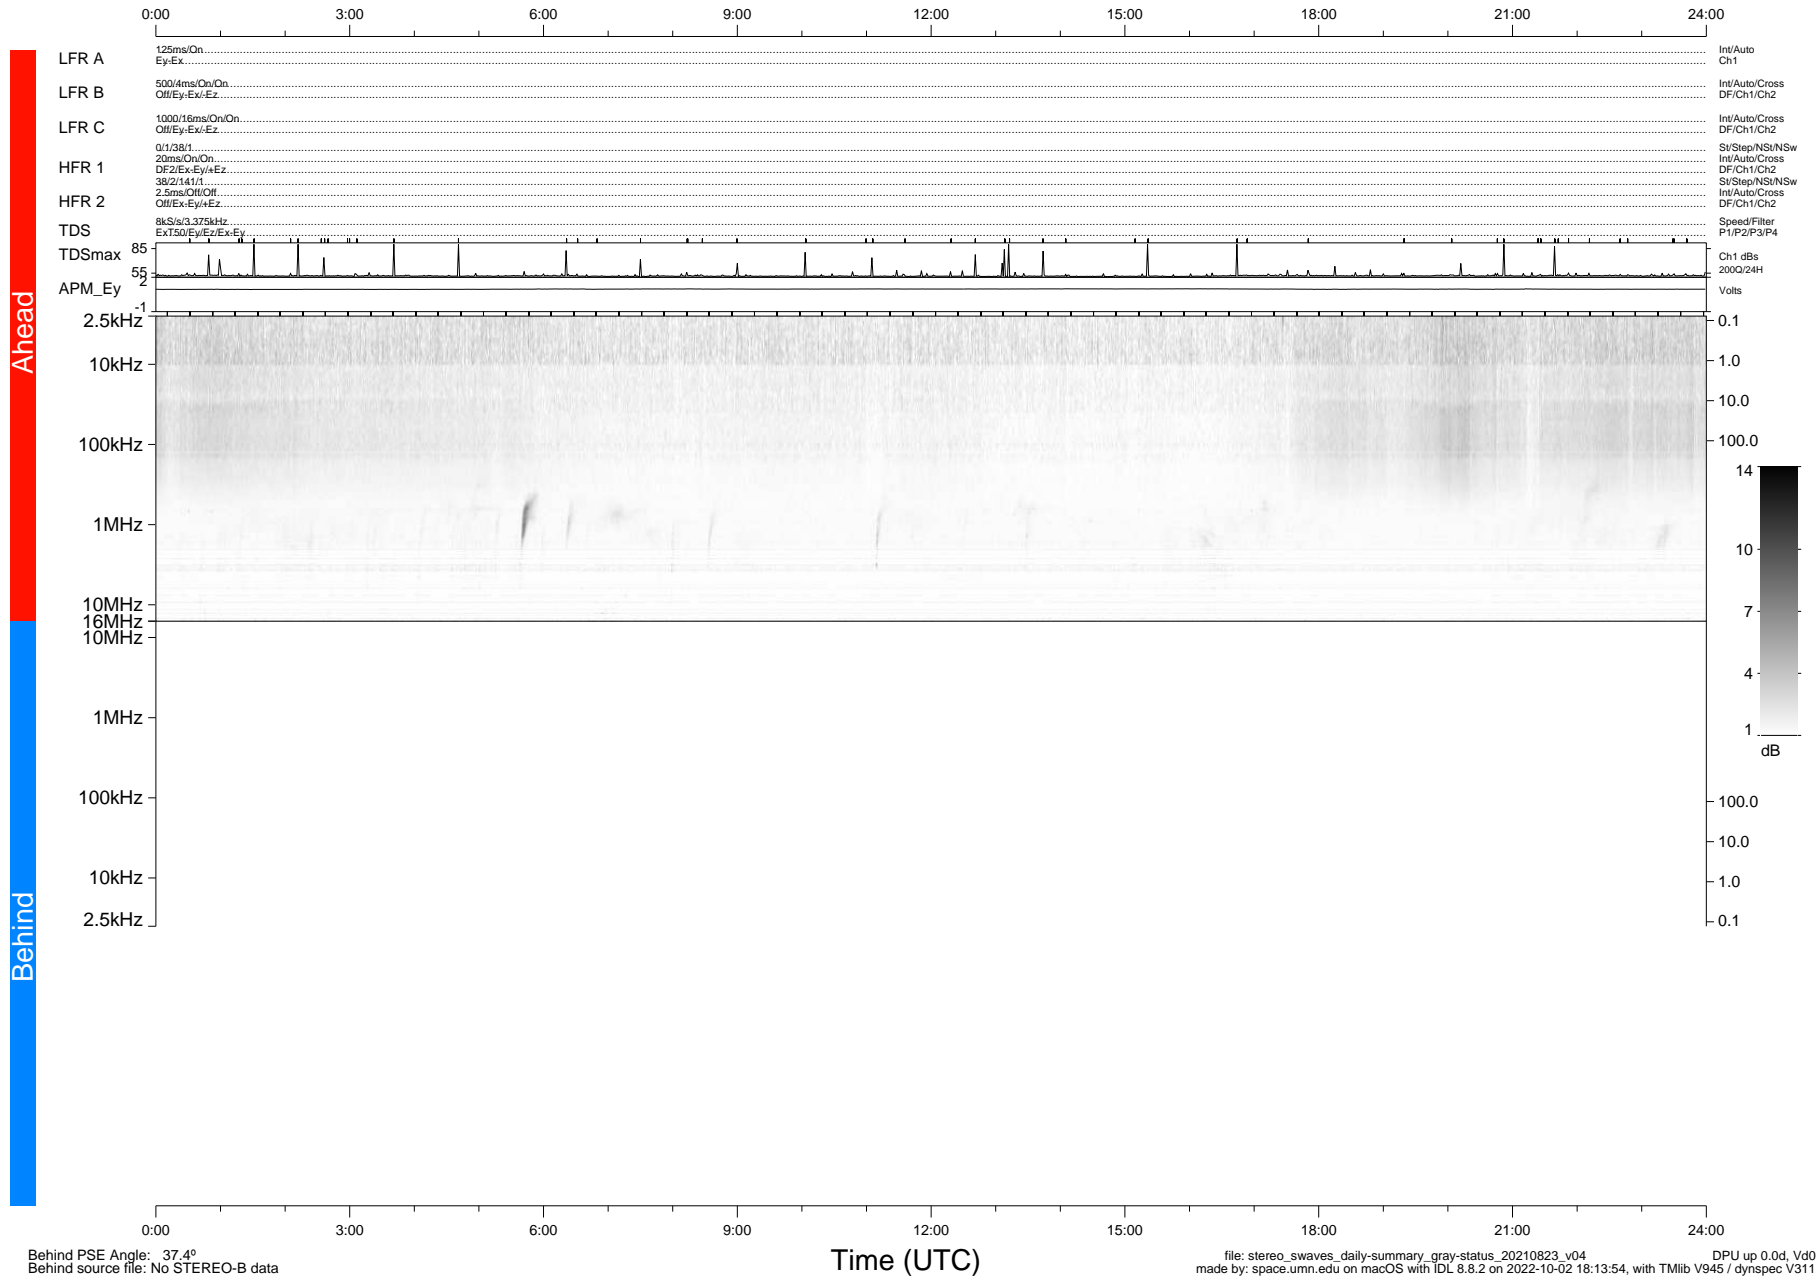

STEREO/WAVES Daily Summary - 23-Aug-2021 (DOY 235)

Ahead source file: swaves_ahead_2021_235_1_05.fin (Recovery: 100.0% HK, 82% Pkts)
 Ahead PSE Angle: -42.6°

DPU up 2238.9d, V412d40

Behind PSE Angle: 37.4°
 Behind source file: No STEREO-B data

file: stereo_swaves_daily-summary_gray-status_20210823_v04
 made by: space.umn.edu on macOS with IDL 8.8.2 on 2022-10-02 18:13:54, with Tlib V945 / dynspec V311
 DPU up 0.0d, Vd0