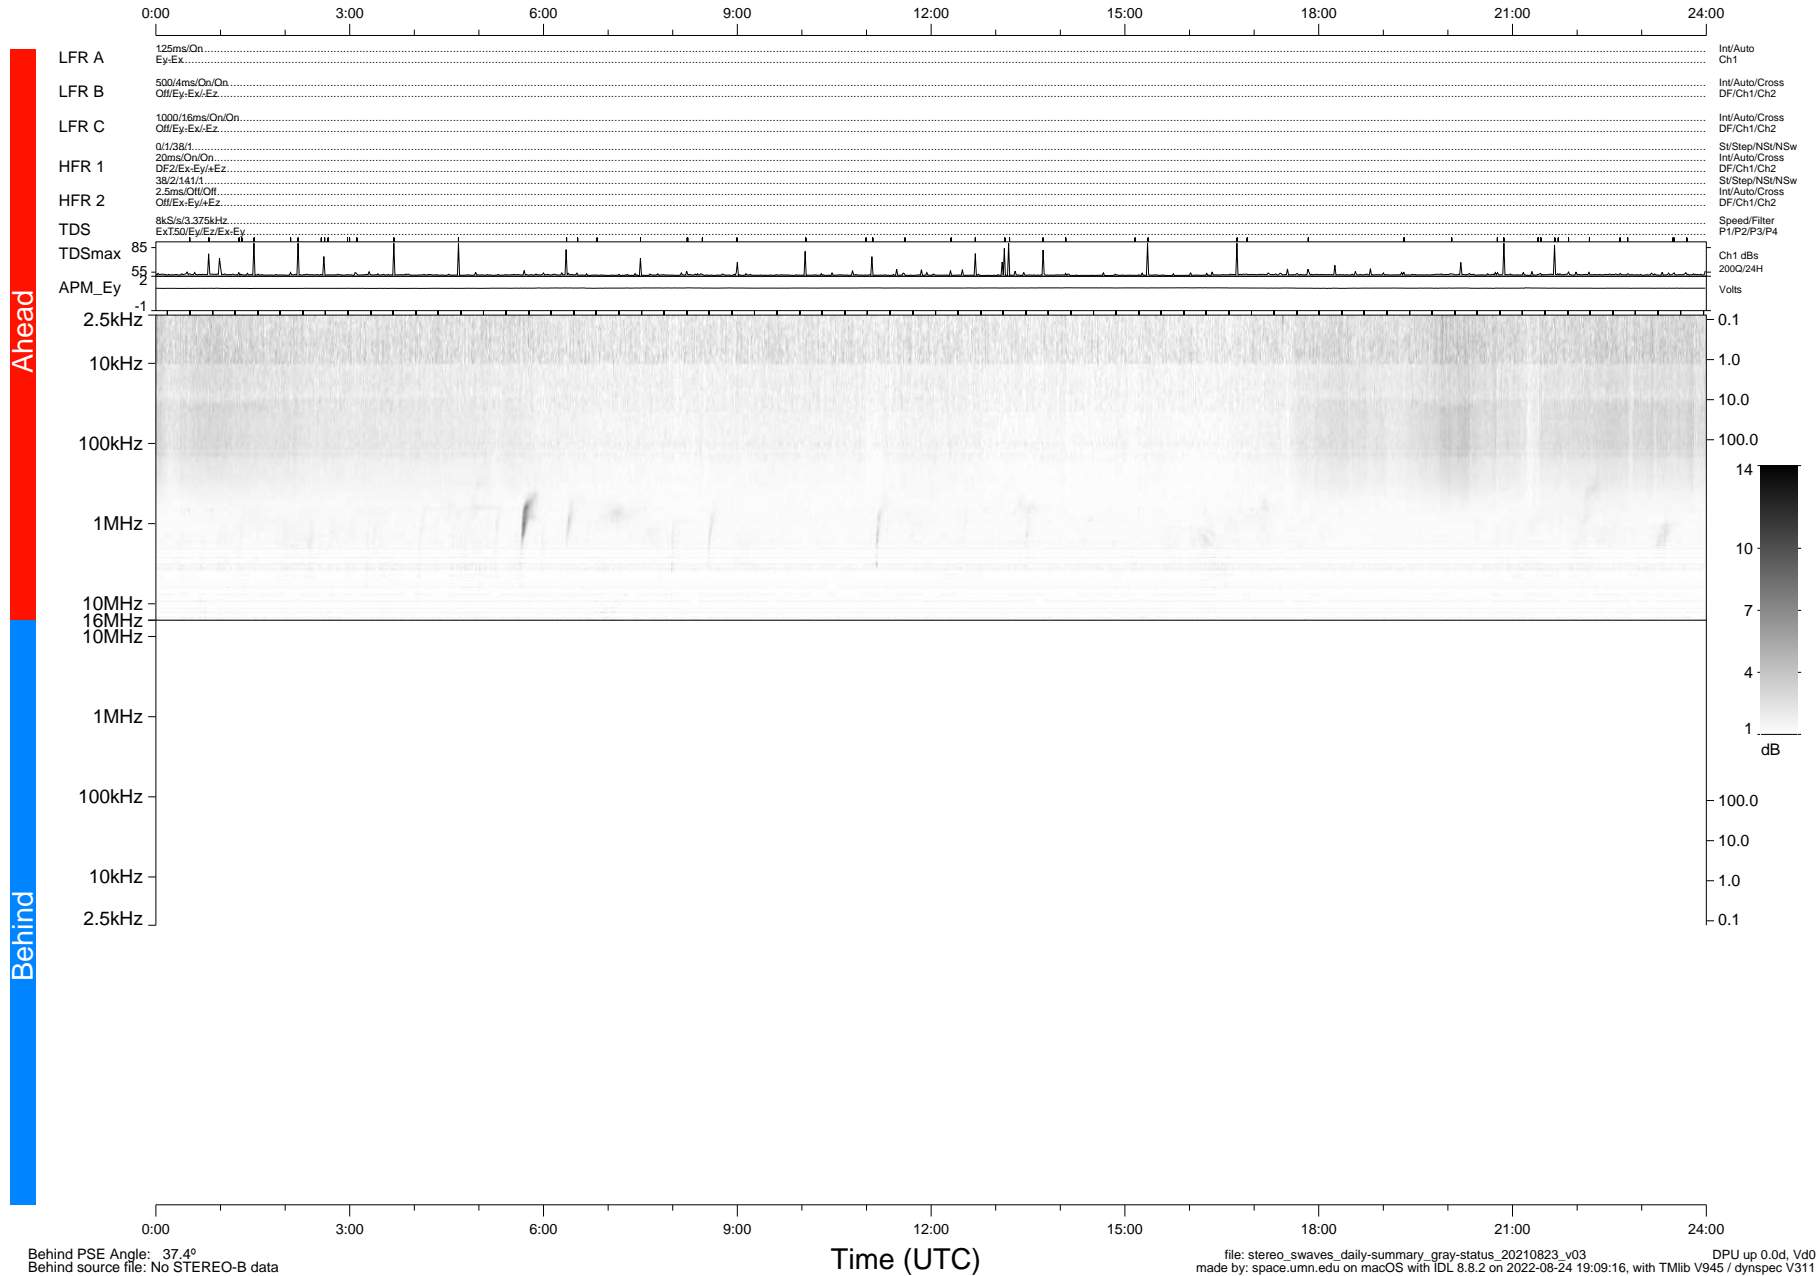

# STEREO/WAVES Daily Summary - 23-Aug-2021 (DOY 235)

Ahead source file: swaves\_ahead\_2021\_235\_1\_05.fin (Recovery: 100.0% HK, 82% Pkts)  
 Ahead PSE Angle: -42.6°

DPU up 2238.9d, V412d40

Behind PSE Angle: 37.4°  
 Behind source file: No STEREO-B data

file: stereo\_swaves\_daily-summary\_gray-status\_20210823\_v03  
 made by: space.umn.edu on macOS with IDL 8.8.2 on 2022-08-24 19:09:16, with Tlib V945 / dynspec V311  
 DPU up 0.0d, Vd0