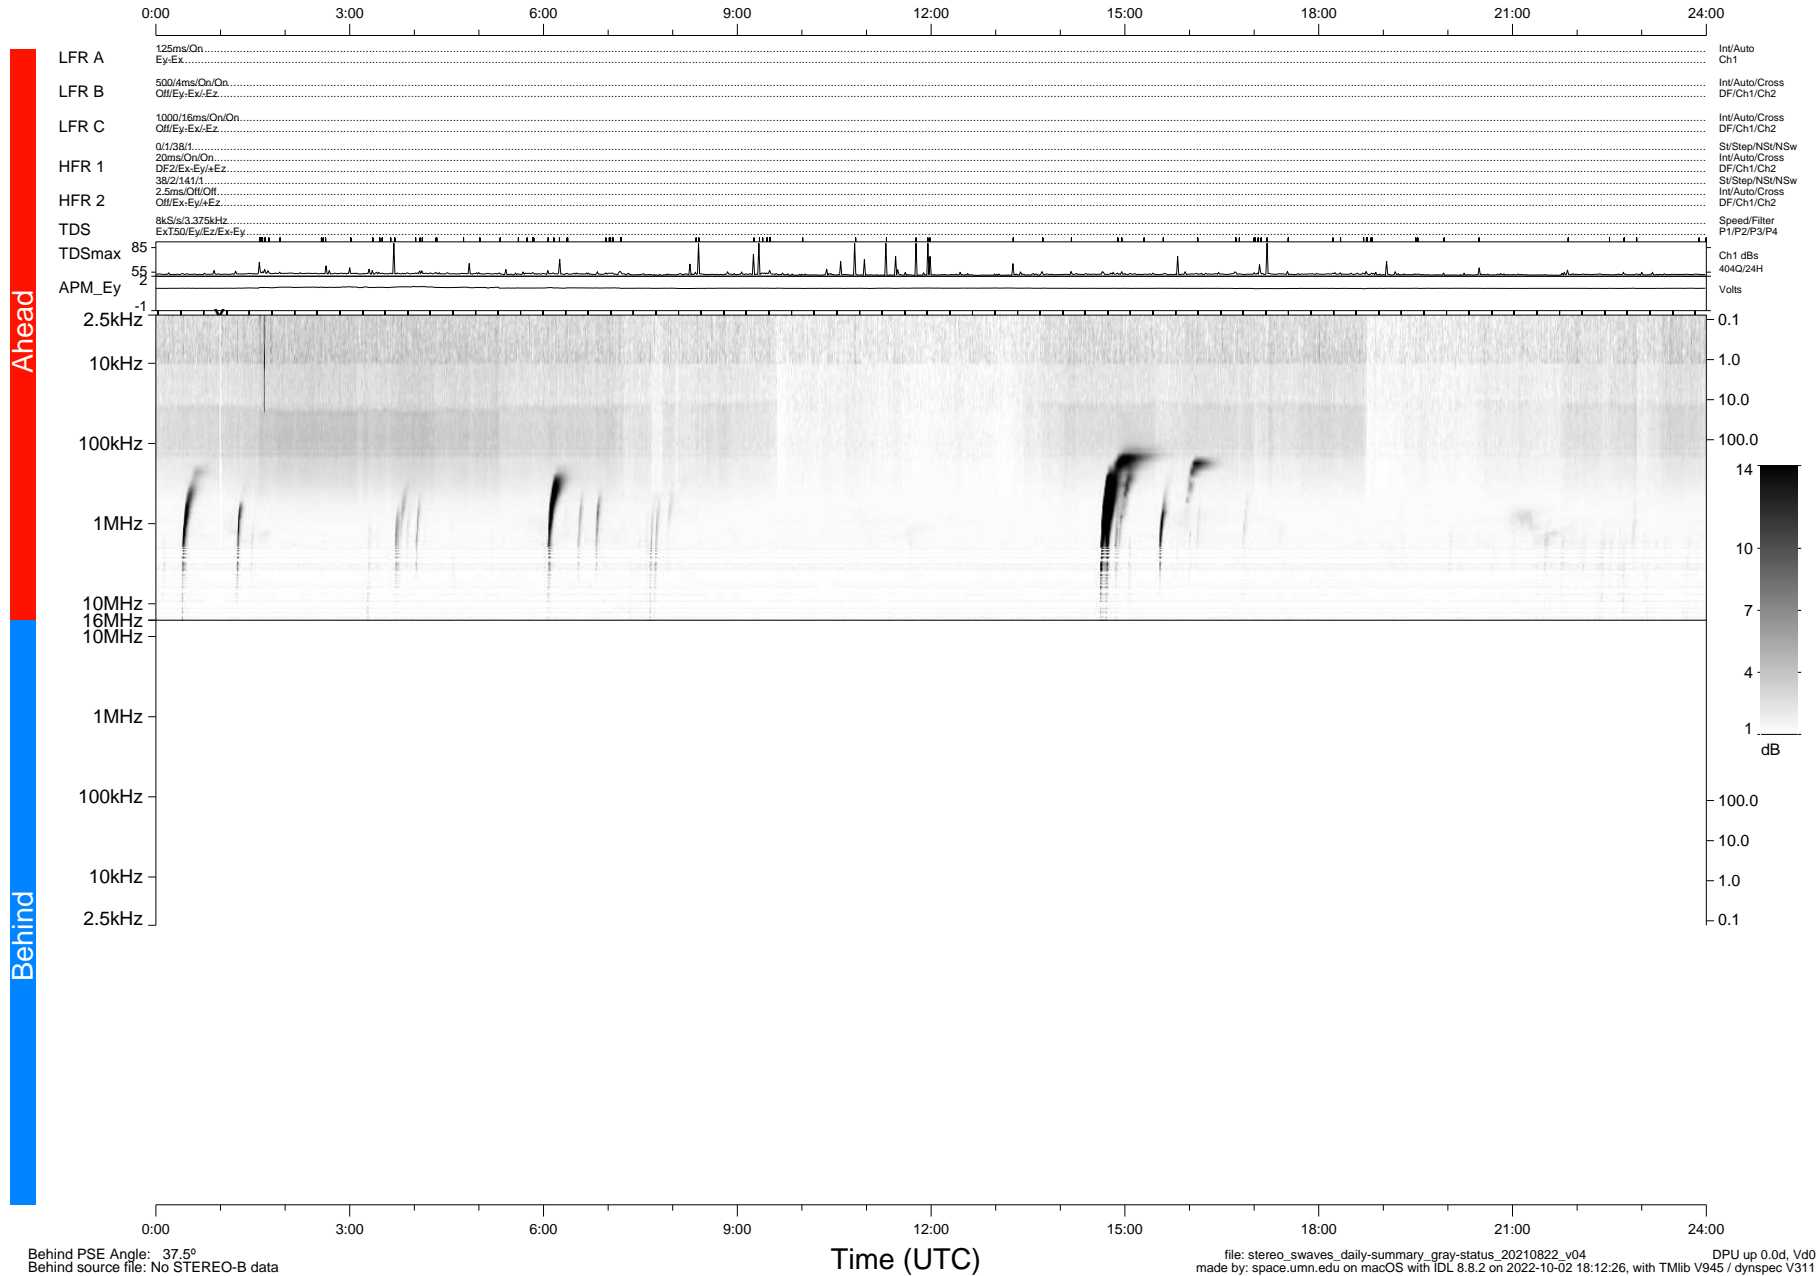

STEREO/WAVES Daily Summary - 22-Aug-2021 (DOY 234)

Ahead source file: swaves_ahead_2021_234_1_05.fin (Recovery: 100.0% HK, 112% Pkts)
 Ahead PSE Angle: -42.7°

DPU up 2237.9d, V412d40

Behind PSE Angle: 37.5°
 Behind source file: No STEREO-B data

Time (UTC)

file: stereo_swaves_daily-summary_gray-status_20210822_v04
 made by: space.umn.edu on macOS with IDL 8.8.2 on 2022-10-02 18:12:26, with Tlib V945 / dynspec V311
 DPU up 0.0d, Vd0