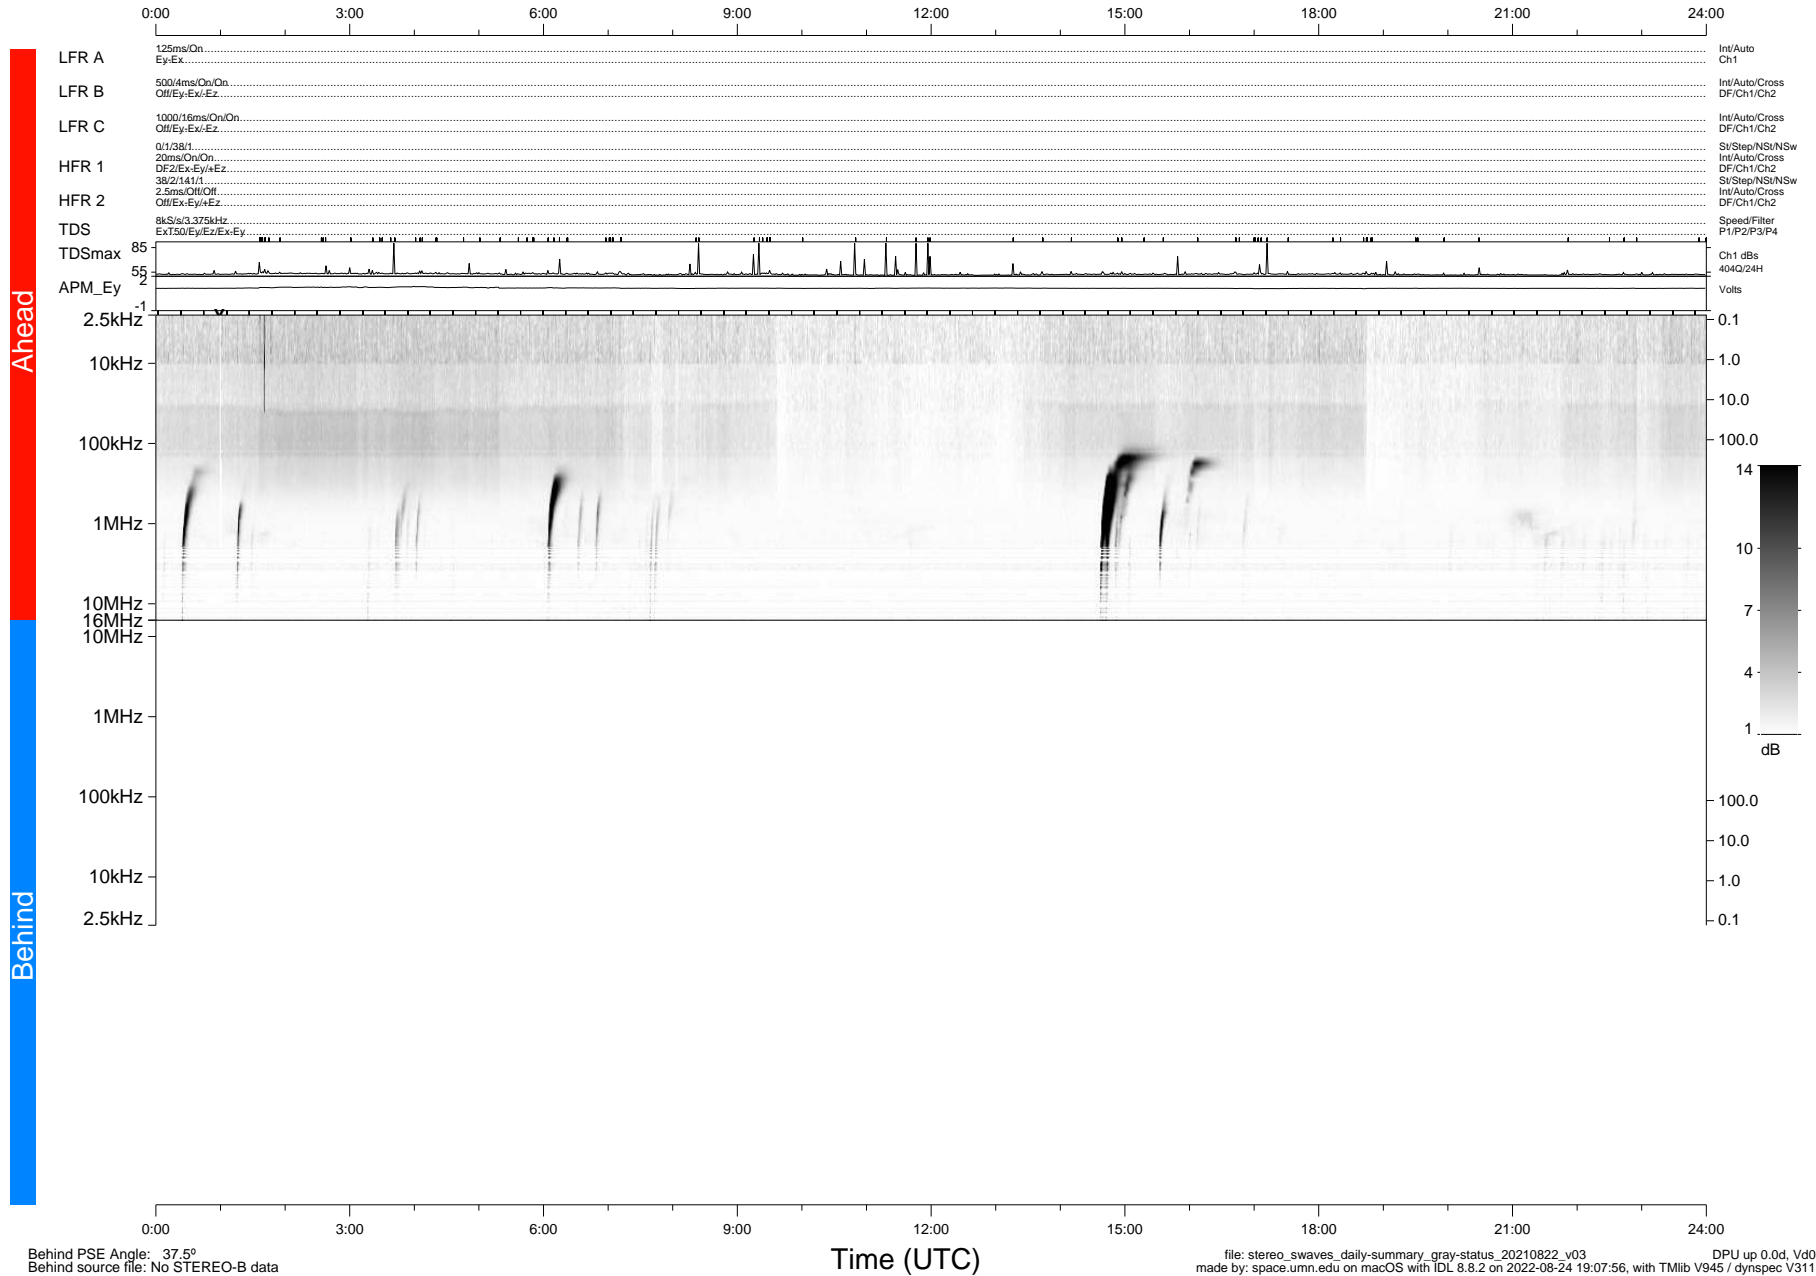

STEREO/WAVES Daily Summary - 22-Aug-2021 (DOY 234)

Ahead source file: swaves_ahead_2021_234_1_05.fin (Recovery: 100.0% HK, 112% Pkts)
 Ahead PSE Angle: -42.7°

DPU up 2237.9d, V412d40

Behind PSE Angle: 37.5°
 Behind source file: No STEREO-B data

file: stereo_swaves_daily-summary_gray-status_20210822_v03
 made by: space.umn.edu on macOS with IDL 8.8.2 on 2022-08-24 19:07:56, with Tlib V945 / dynspec V311
 DPU up 0.0d, Vd0