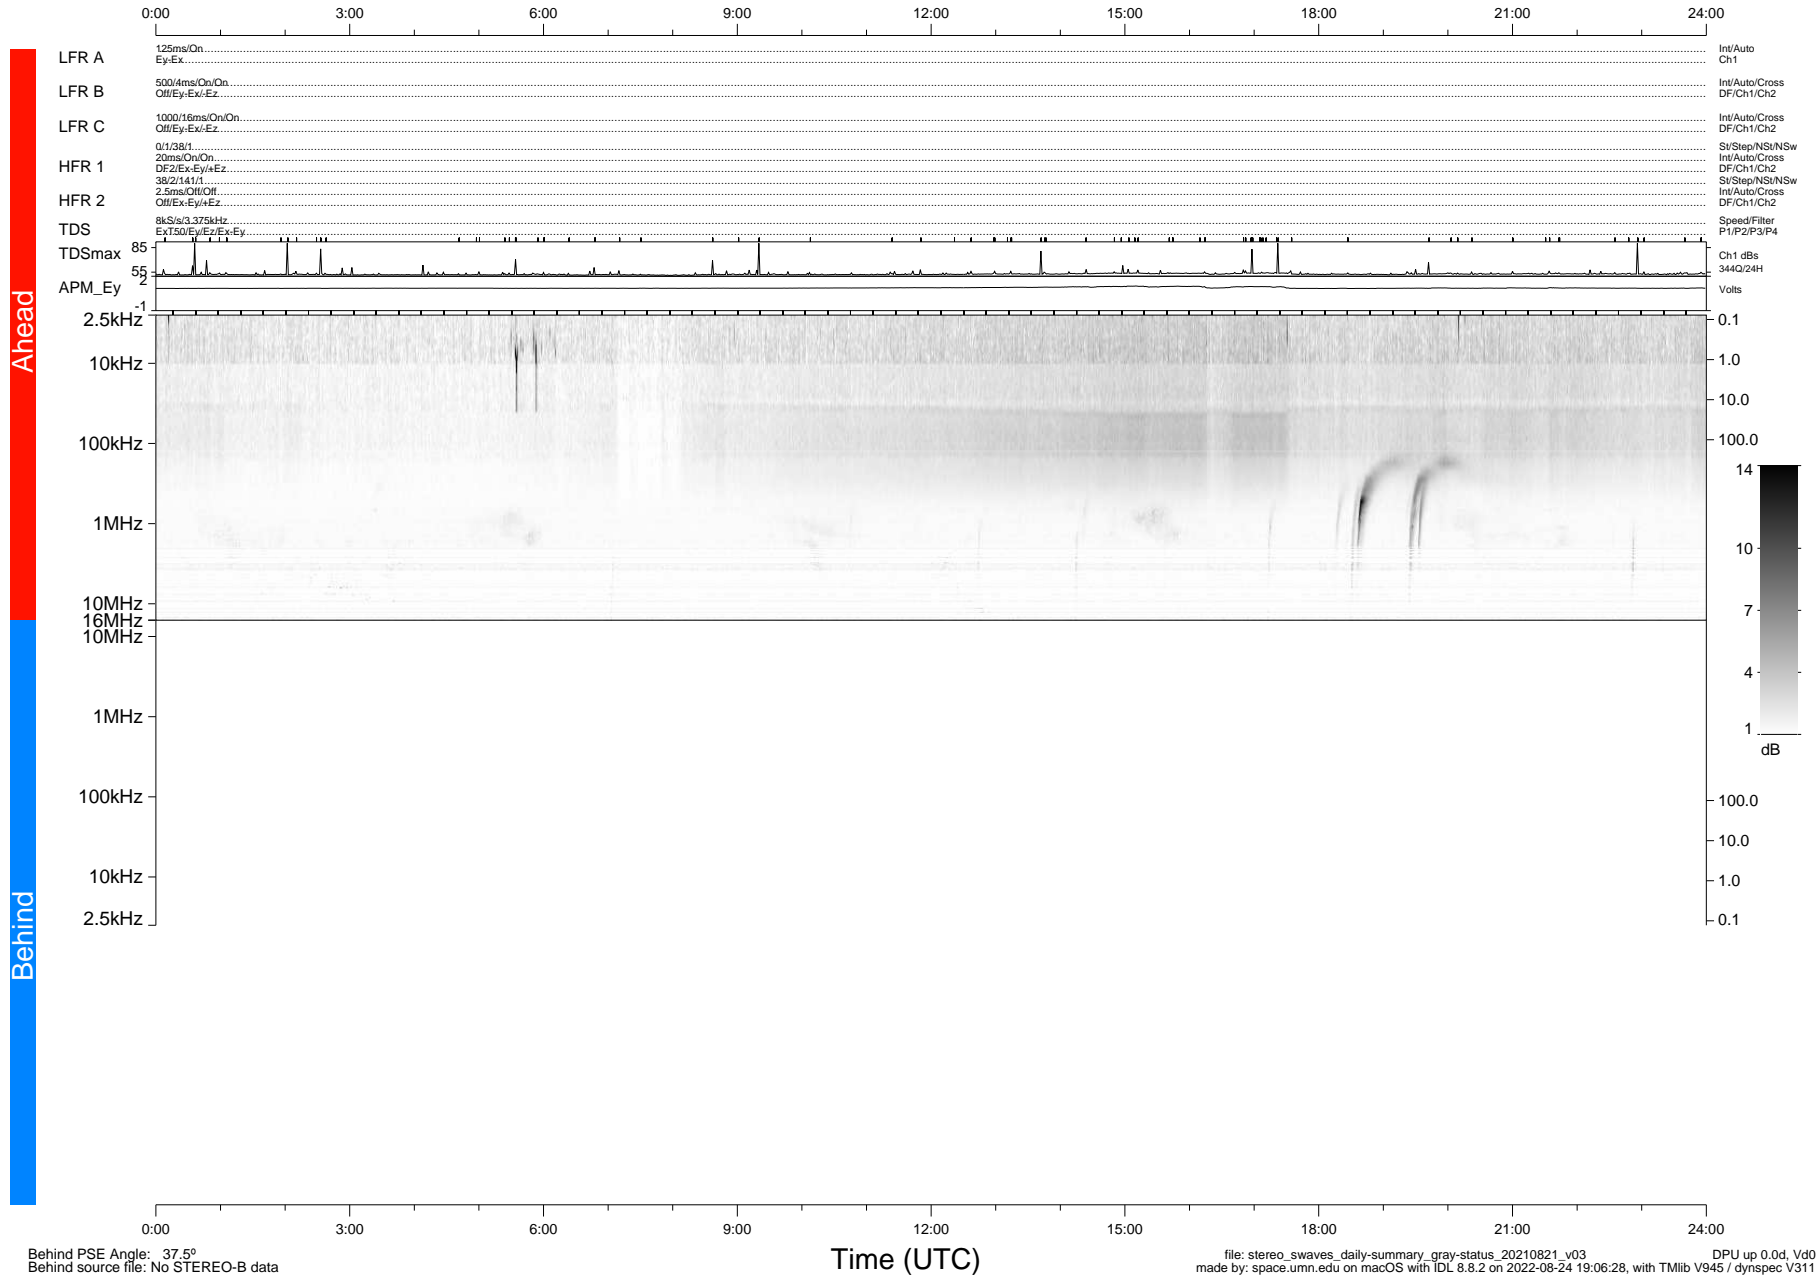

STEREO/WAVES Daily Summary - 21-Aug-2021 (DOY 233)

Ahead source file: swaves_ahead_2021_233_1_05.fin (Recovery: 100.0% HK, 103% Pkts)
 Ahead PSE Angle: -42.9°

DPU up 2236.9d, V412d40

Behind PSE Angle: 37.5°
 Behind source file: No STEREO-B data

file: stereo_swaves_daily-summary_gray-status_20210821_v03
 made by: space.umn.edu on macOS with IDL 8.8.2 on 2022-08-24 19:06:28, with Tlib V945 / dynspec V311
 DPU up 0.0d, Vd0