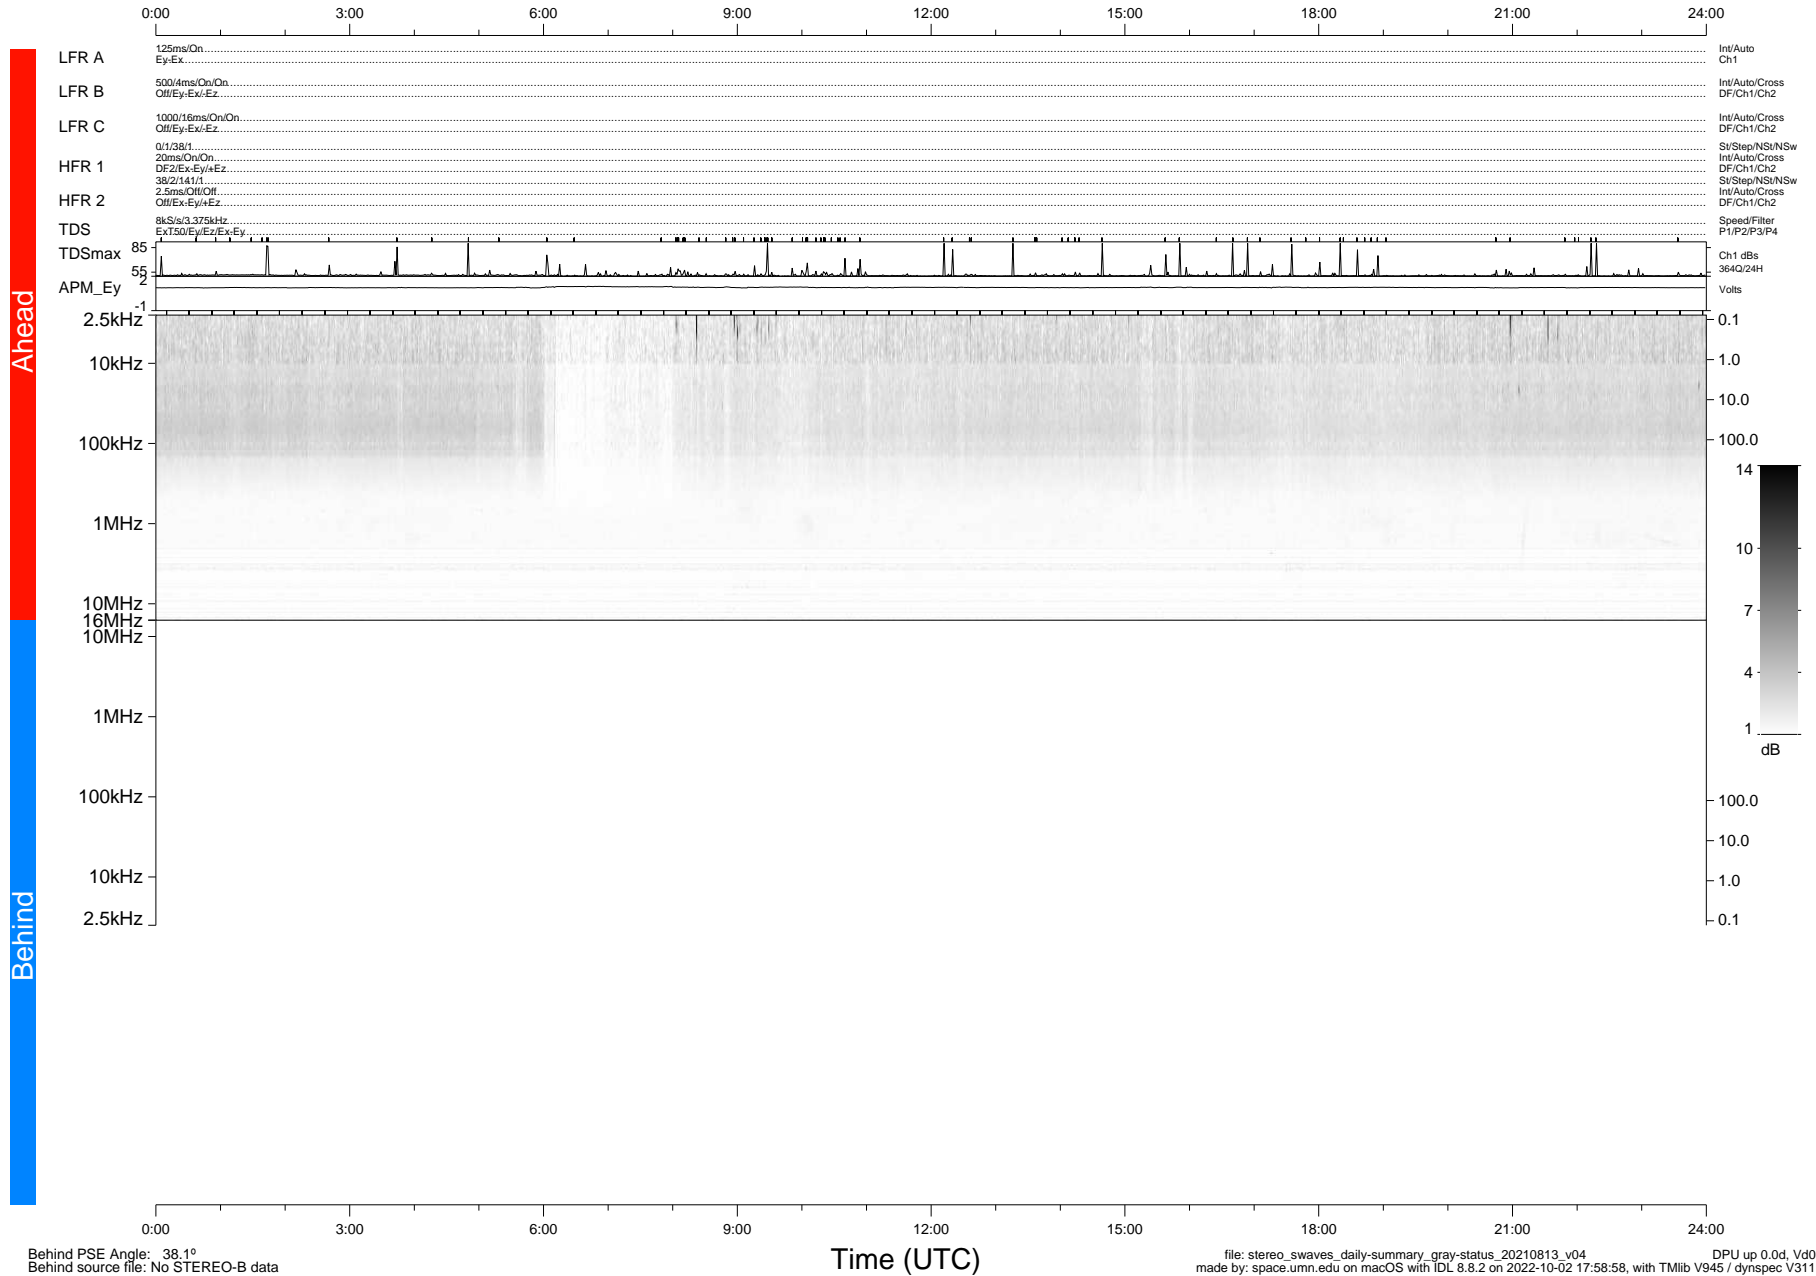

# STEREO/WAVES Daily Summary - 13-Aug-2021 (DOY 225)

Ahead source file: swaves\_ahead\_2021\_225\_1\_07.fin (Recovery: 100.0% HK, 106% Pkts)  
 Ahead PSE Angle: -43.6°

DPU up 2228.9d, V412d40

Behind PSE Angle: 38.1°  
 Behind source file: No STEREO-B data

Time (UTC)

file: stereo\_swaves\_daily-summary\_gray-status\_20210813\_v04  
 made by: space.umn.edu on macOS with IDL 8.8.2 on 2022-10-02 17:58:58, with Tlib V945 / dynspec V311  
 DPU up 0.0d, Vd0