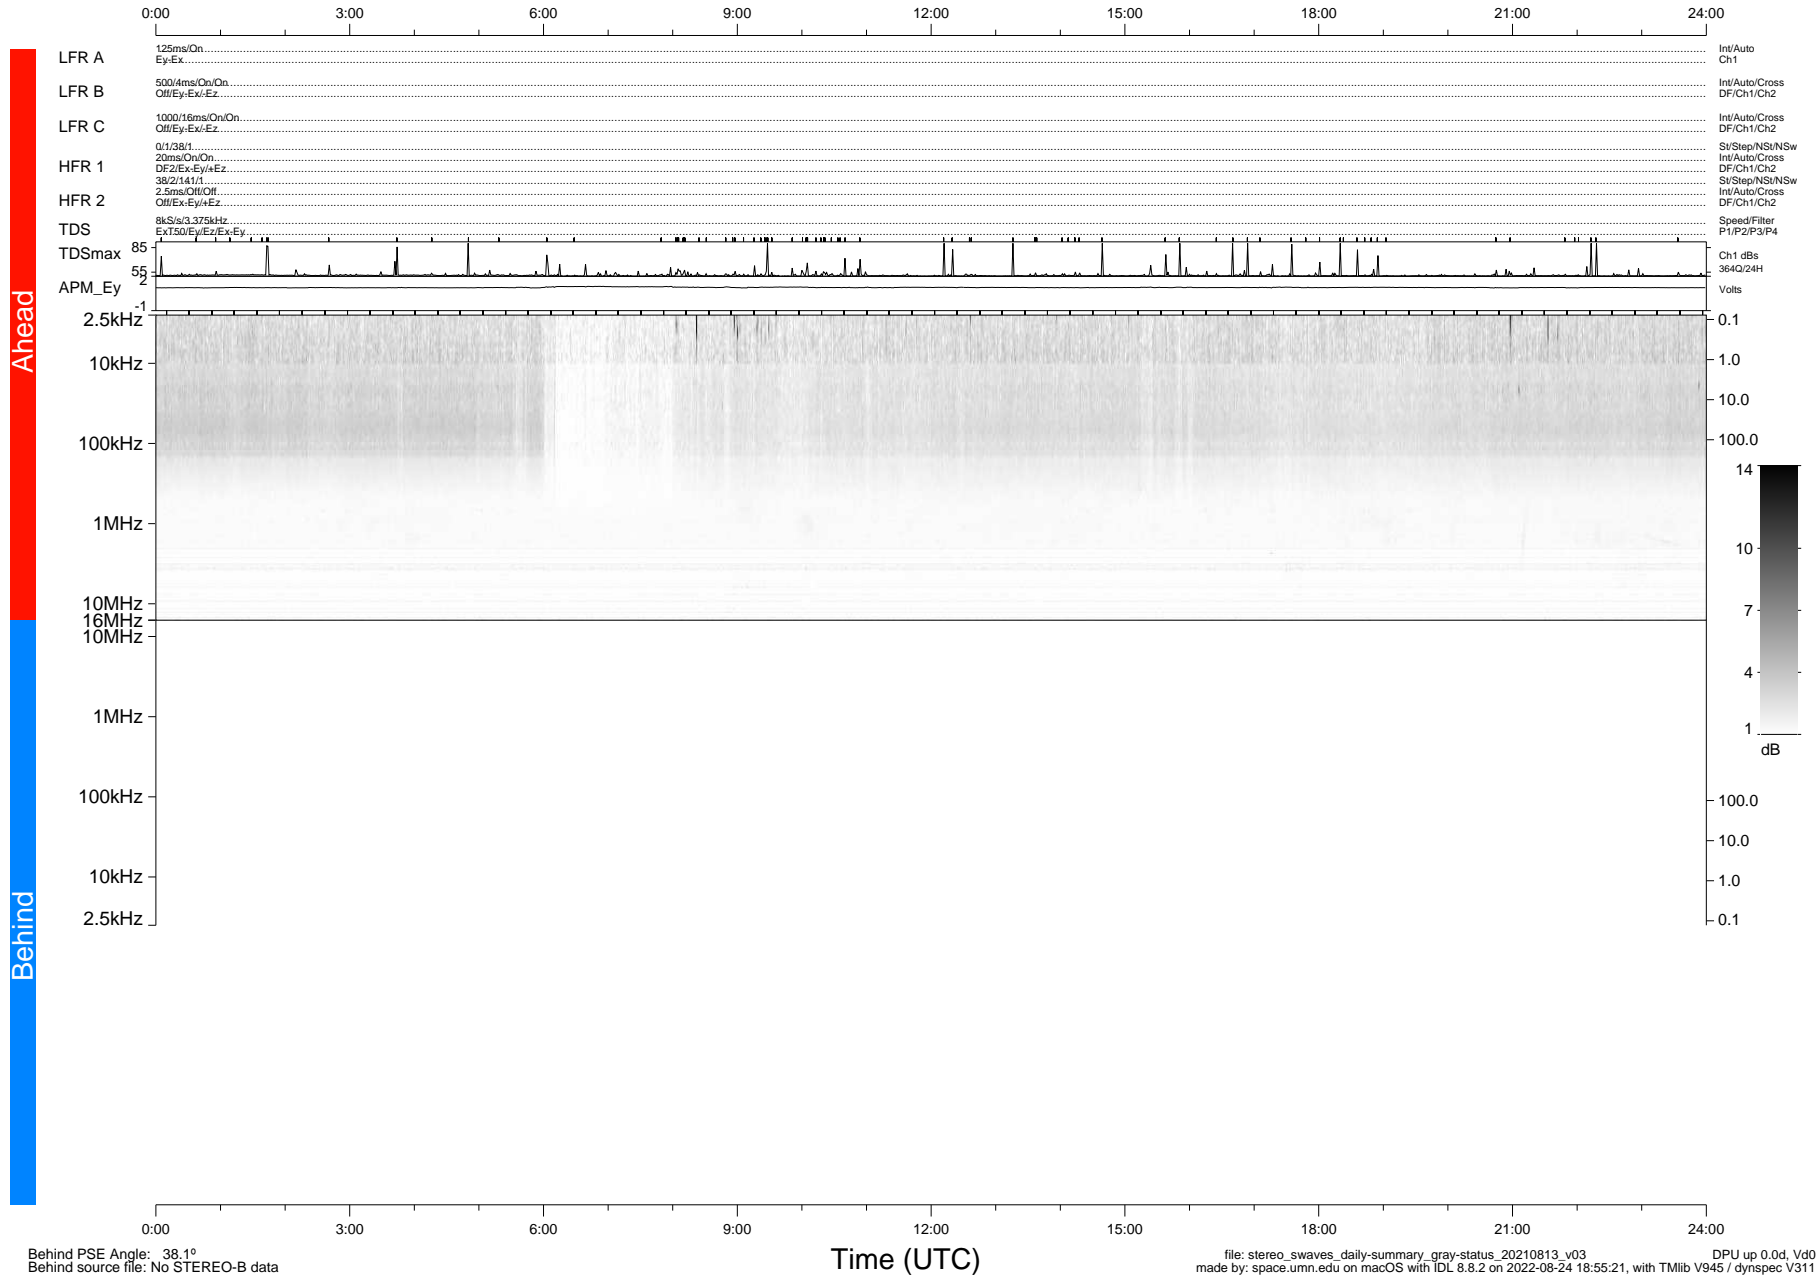

STEREO/WAVES Daily Summary - 13-Aug-2021 (DOY 225)

Ahead source file: swaves_ahead_2021_225_1_07.fin (Recovery: 100.0% HK, 106% Pkts)
 Ahead PSE Angle: -43.6°

DPU up 2228.9d, V412d40

Behind PSE Angle: 38.1°
 Behind source file: No STEREO-B data

file: stereo_swaves_daily-summary_gray-status_20210813_v03
 made by: space.umn.edu on macOS with IDL 8.8.2 on 2022-08-24 18:55:21, with TLib V945 / dynspec V311
 DPU up 0.0d, Vd0