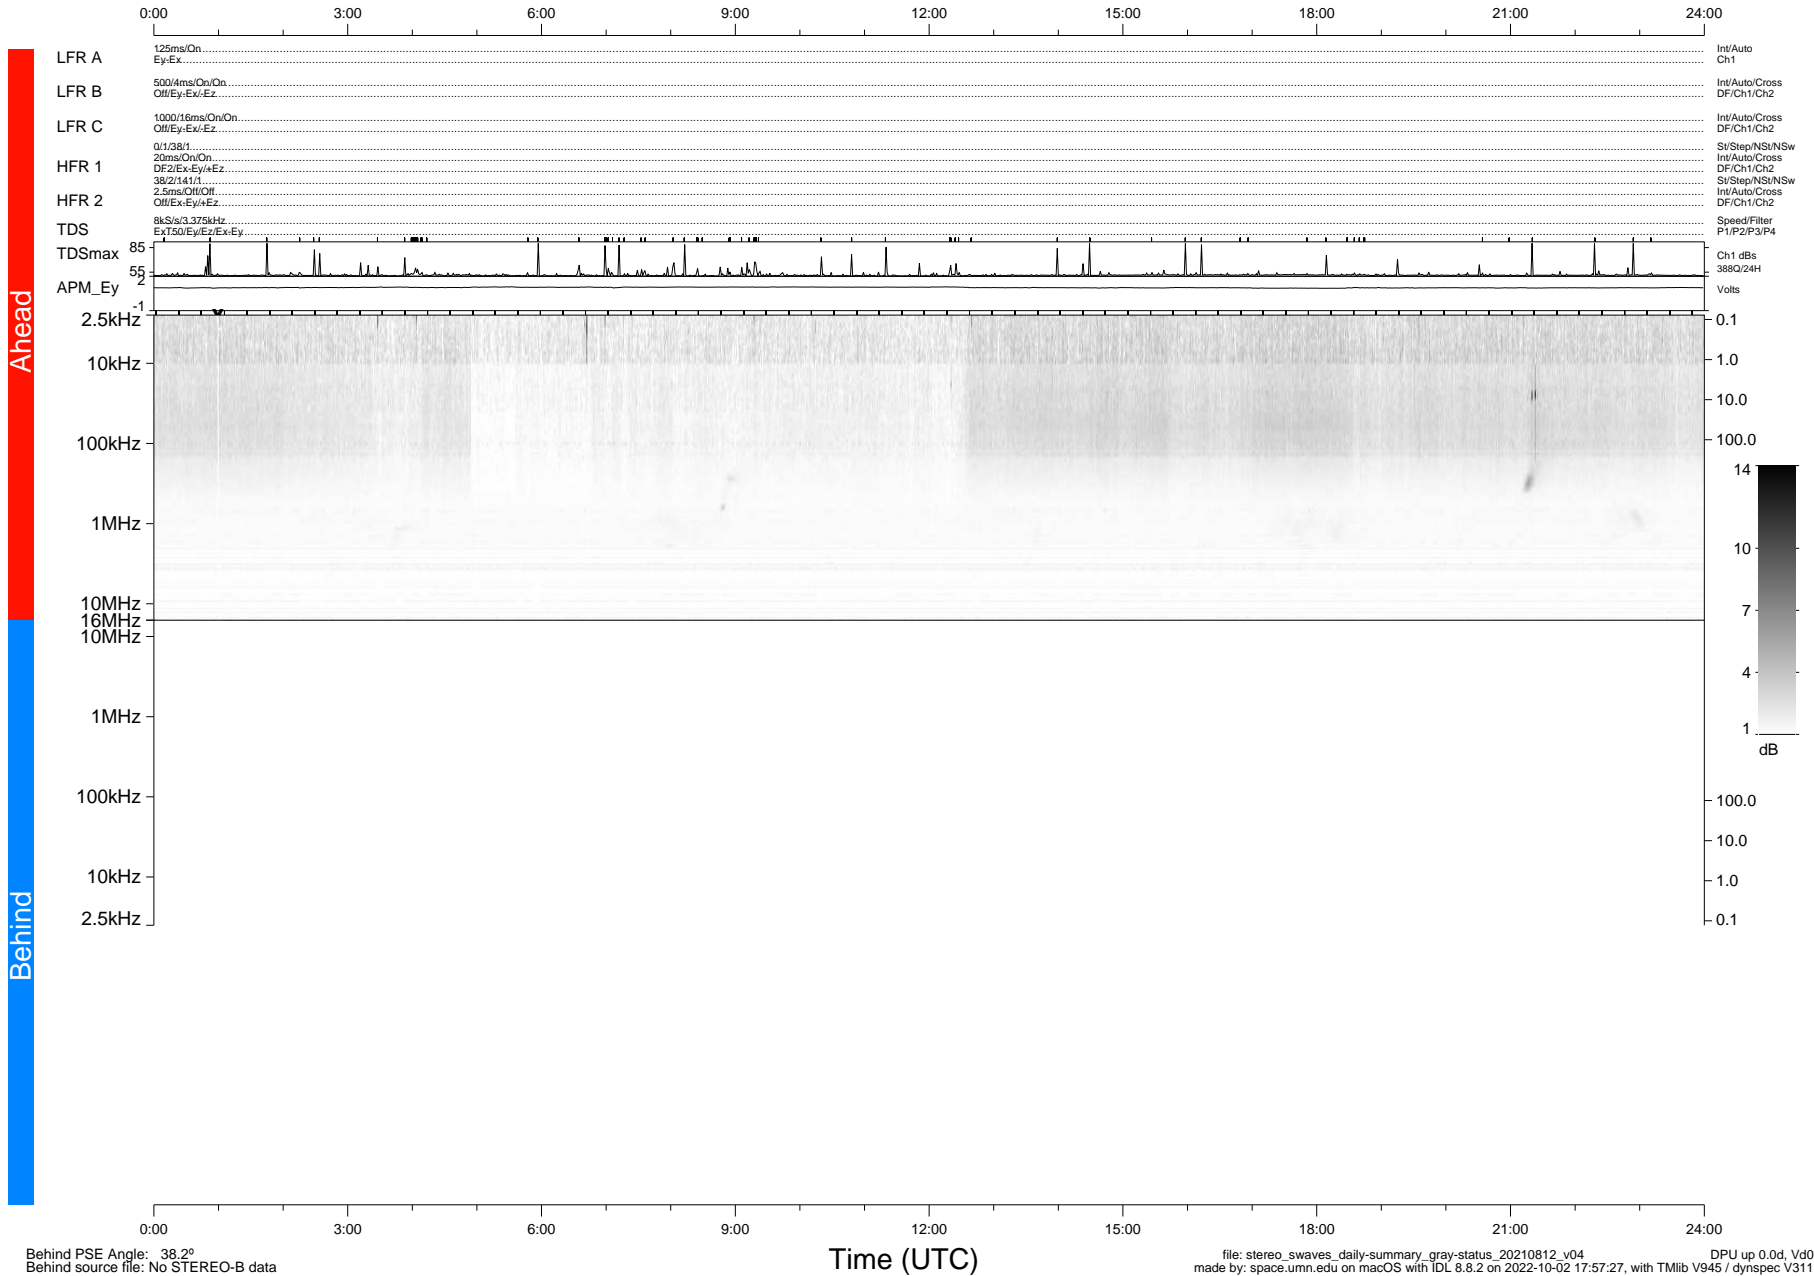

STEREO/WAVES Daily Summary - 12-Aug-2021 (DOY 224)

Ahead source file: swaves_ahead_2021_224_1_05.fin (Recovery: 100.0% HK, 109% Pkts)
Ahead PSE Angle: -43.7°

DPU up 2227.9d, V412d40

Behind PSE Angle: 38.2°
Behind source file: No STEREO-B data