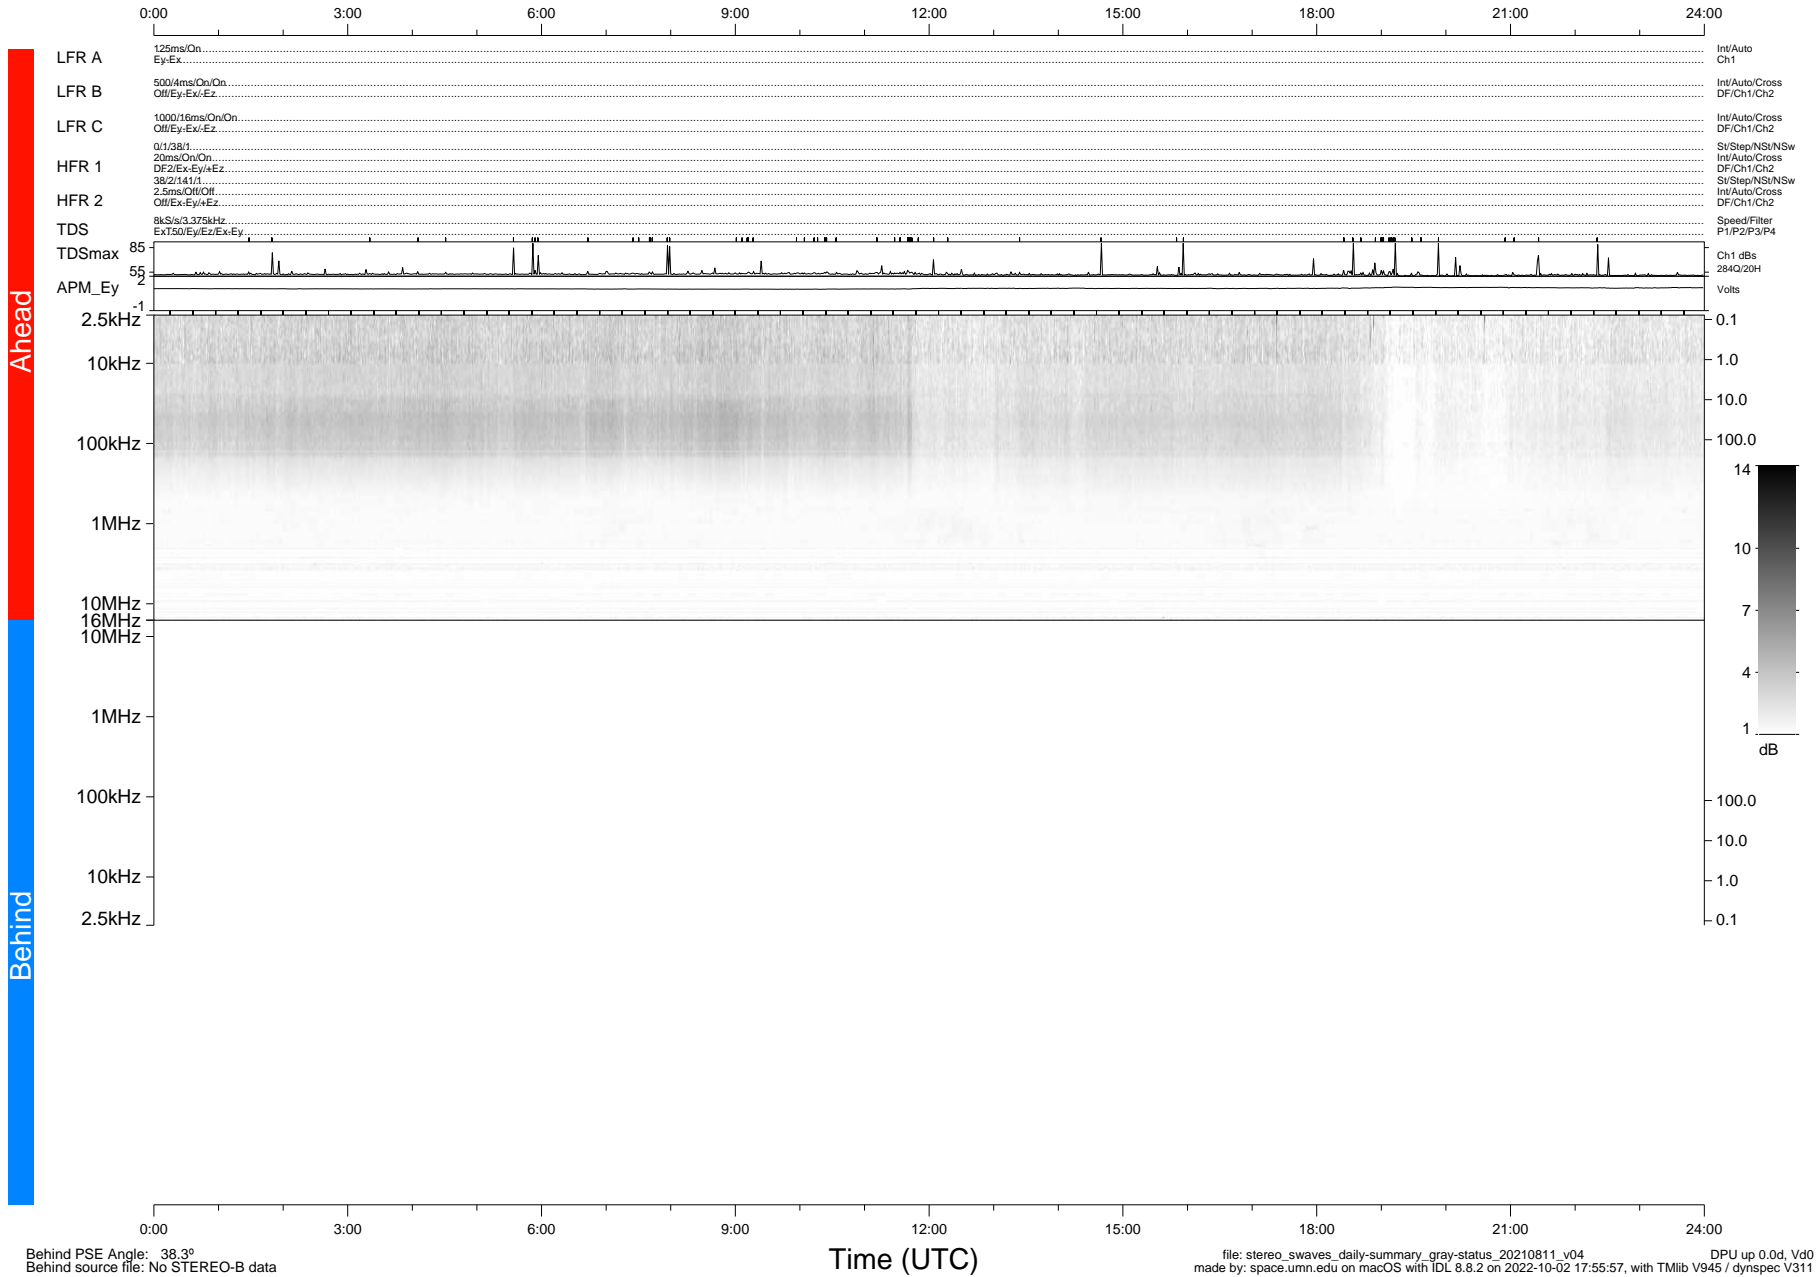

STEREO/WAVES Daily Summary - 11-Aug-2021 (DOY 223)

Ahead source file: swaves_ahead_2021_223_1_05.fin (Recovery: 100.0% HK, 93% Pkts)
Ahead PSE Angle: -43.8°

DPU up 2226.9d, V412d40

Behind PSE Angle: 38.3°
Behind source file: No STEREO-B data