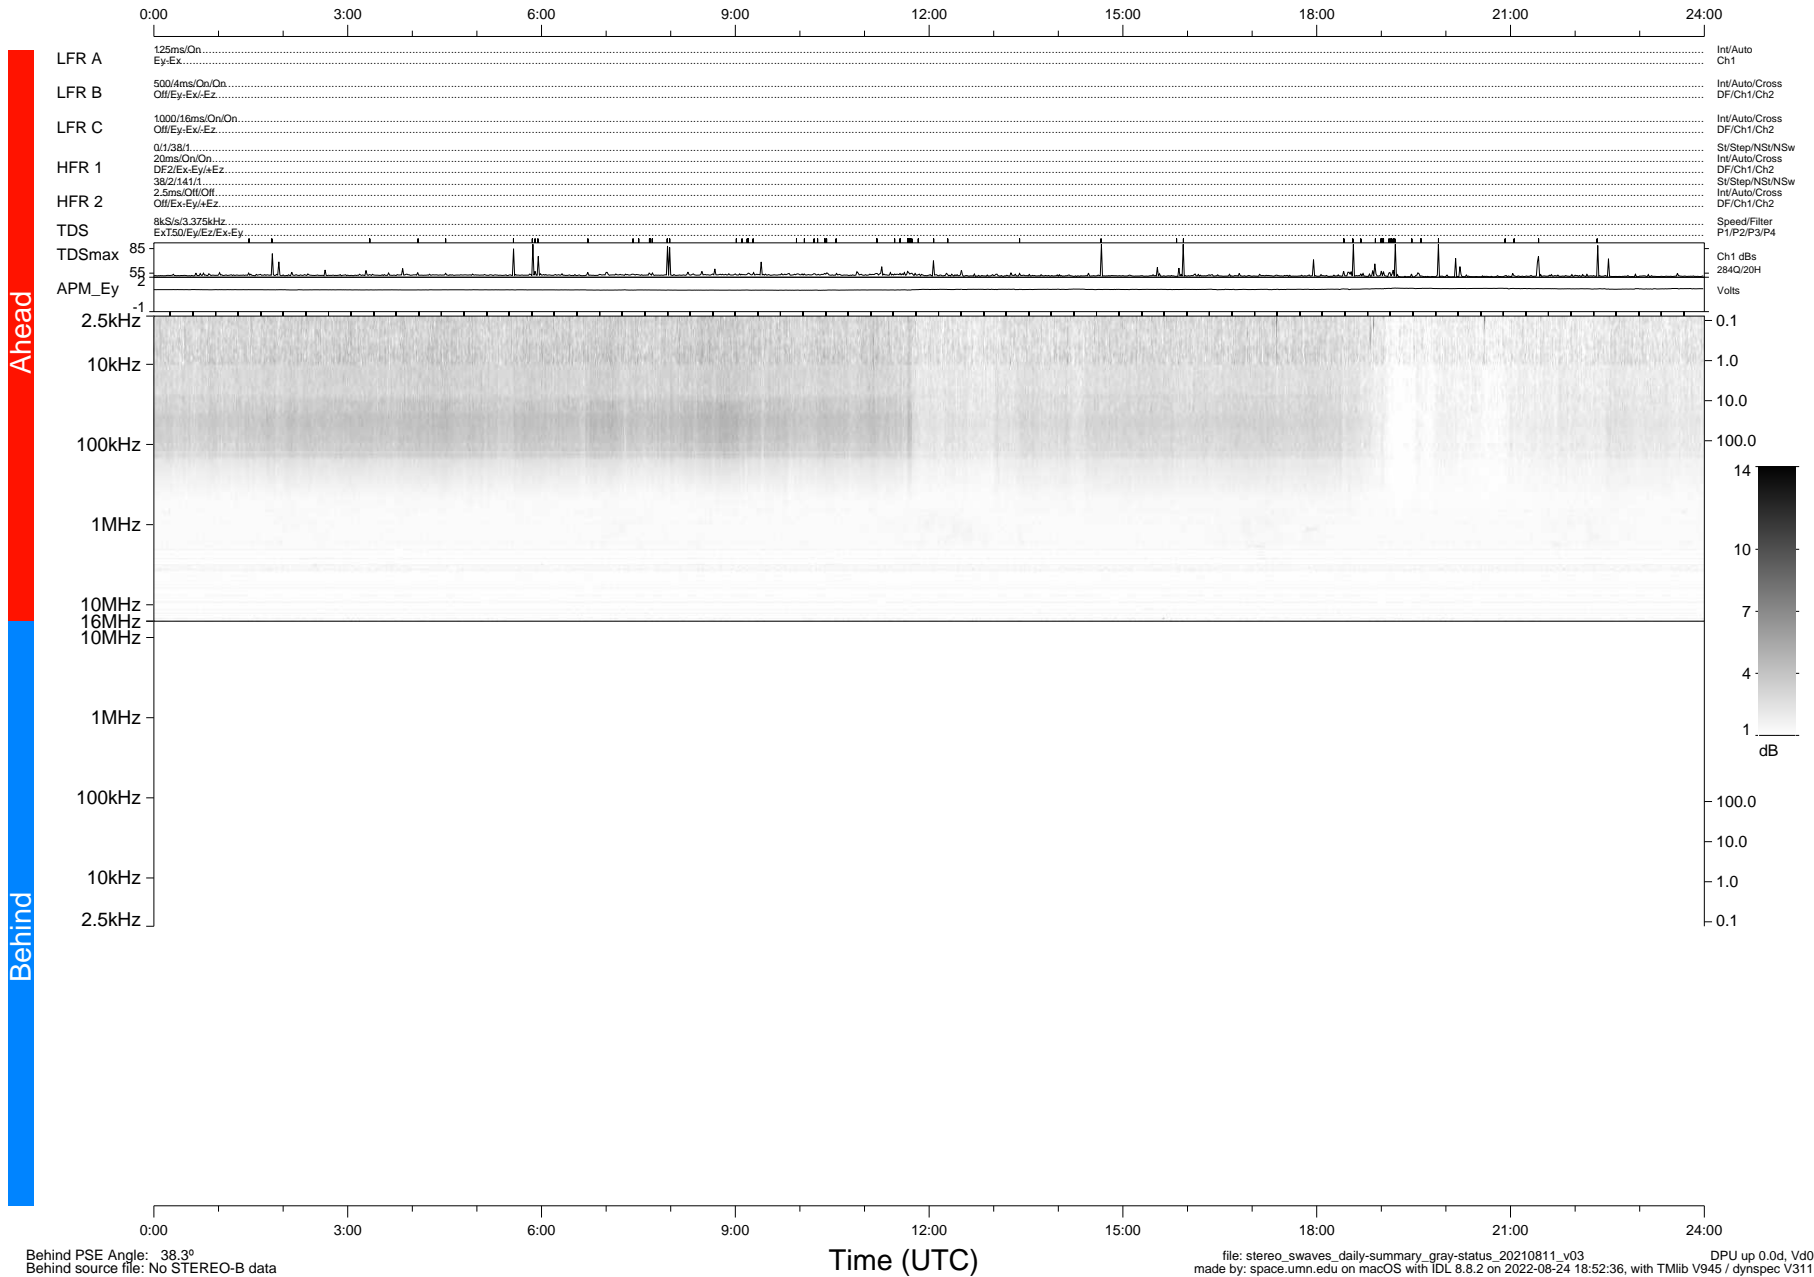

STEREO/WAVES Daily Summary - 11-Aug-2021 (DOY 223)

Ahead source file: swaves_ahead_2021_223_1_05.fin (Recovery: 100.0% HK, 93% Pkts)
 Ahead PSE Angle: -43.8°

DPU up 2226.9d, V412d40

Behind PSE Angle: 38.3°
 Behind source file: No STEREO-B data

file: stereo_swaves_daily-summary_gray-status_20210811_v03
 made by: space.umn.edu on macOS with IDL 8.8.2 on 2022-08-24 18:52:36, with TLib V945 / dynspec V311
 DPU up 0.0d, Vd0