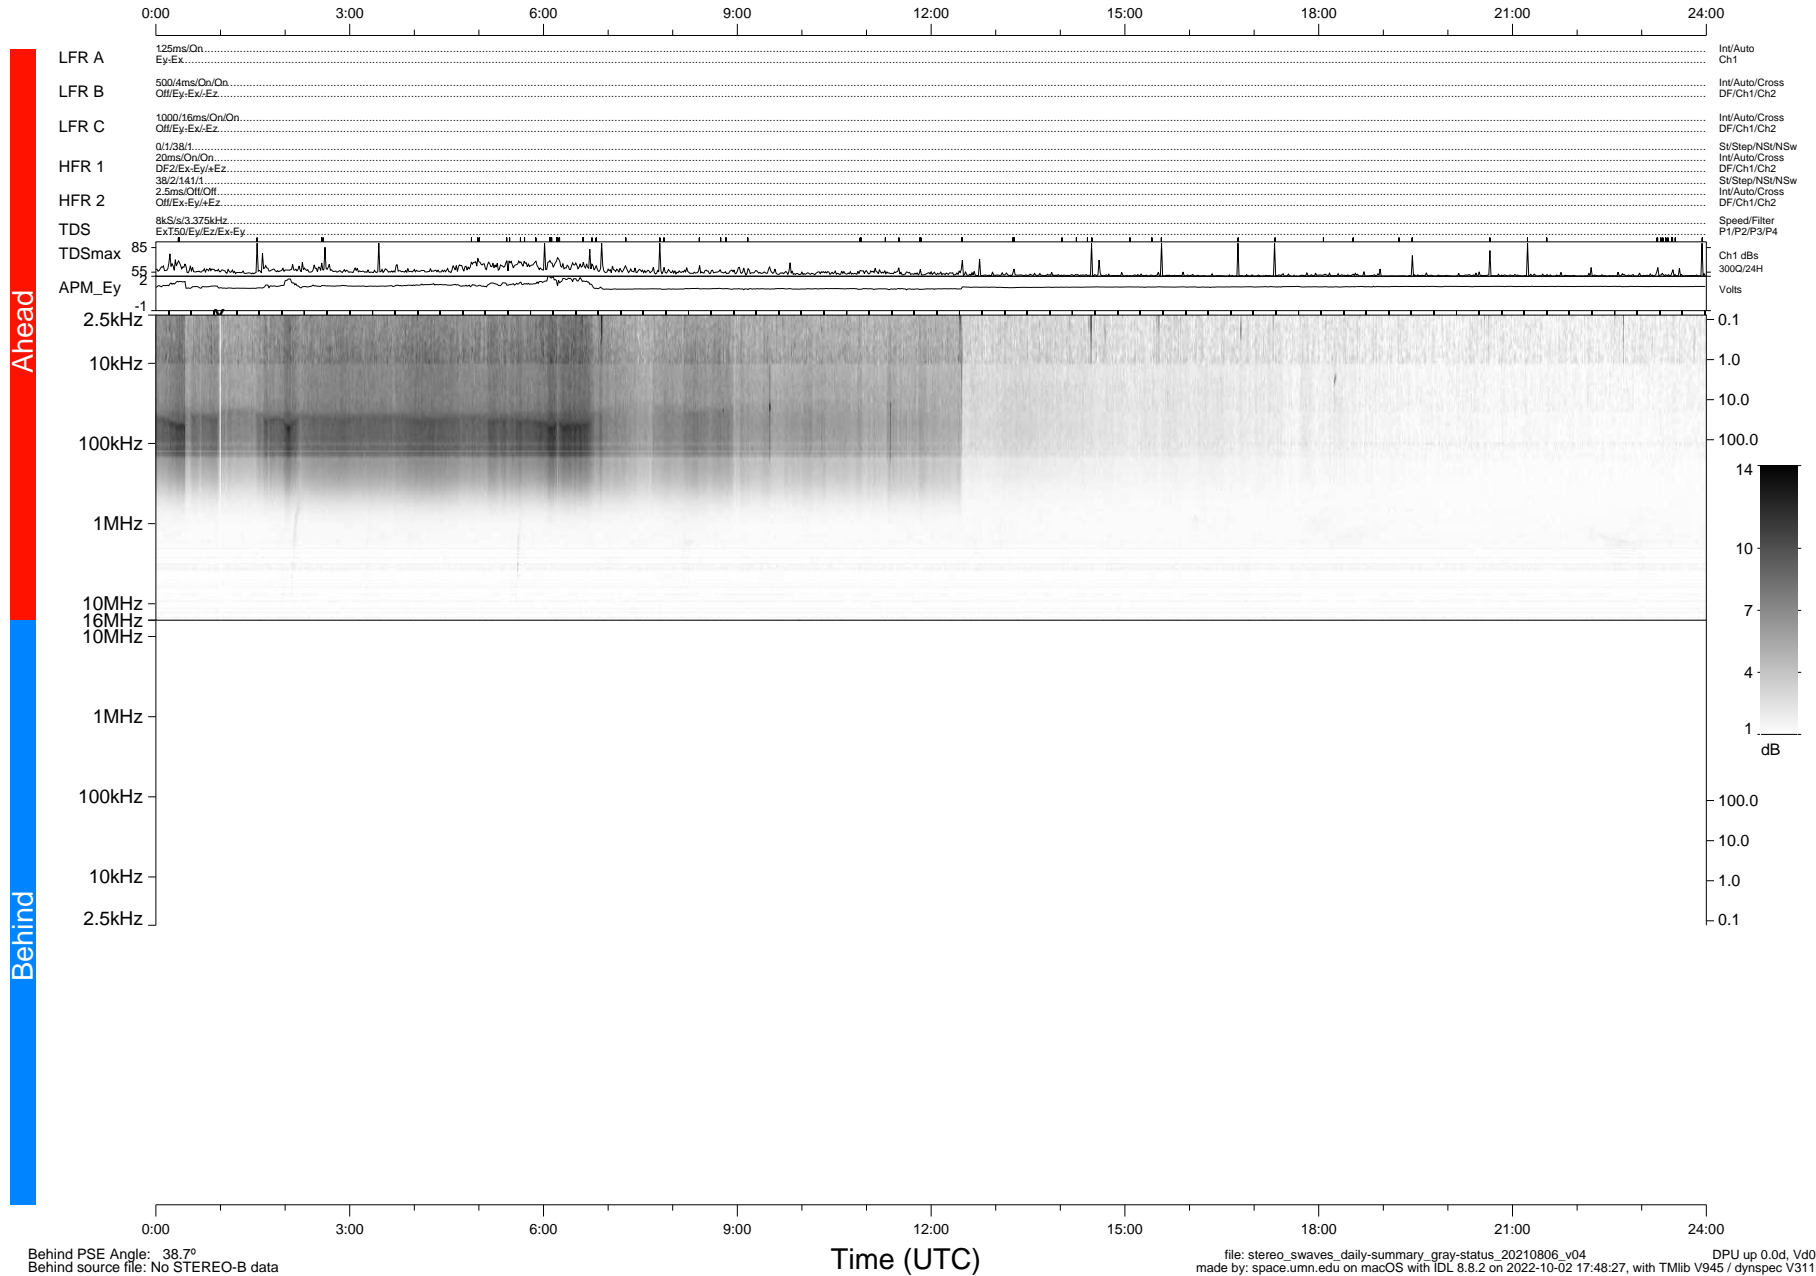

STEREO/WAVES Daily Summary - 06-Aug-2021 (DOY 218)

Ahead source file: swaves_ahead_2021_218_1_05.fin (Recovery: 100.0% HK, 96% Pkts)
 Ahead PSE Angle: -44.3°

DPU up 2221.9d, V412d40

Behind PSE Angle: 38.7°
 Behind source file: No STEREO-B data

file: stereo_swaves_daily-summary_gray-status_20210806_v04
 made by: space.umn.edu on macOS with IDL 8.8.2 on 2022-10-02 17:48:27, with TLib V945 / dynspec V311
 DPU up 0.0d, Vd0