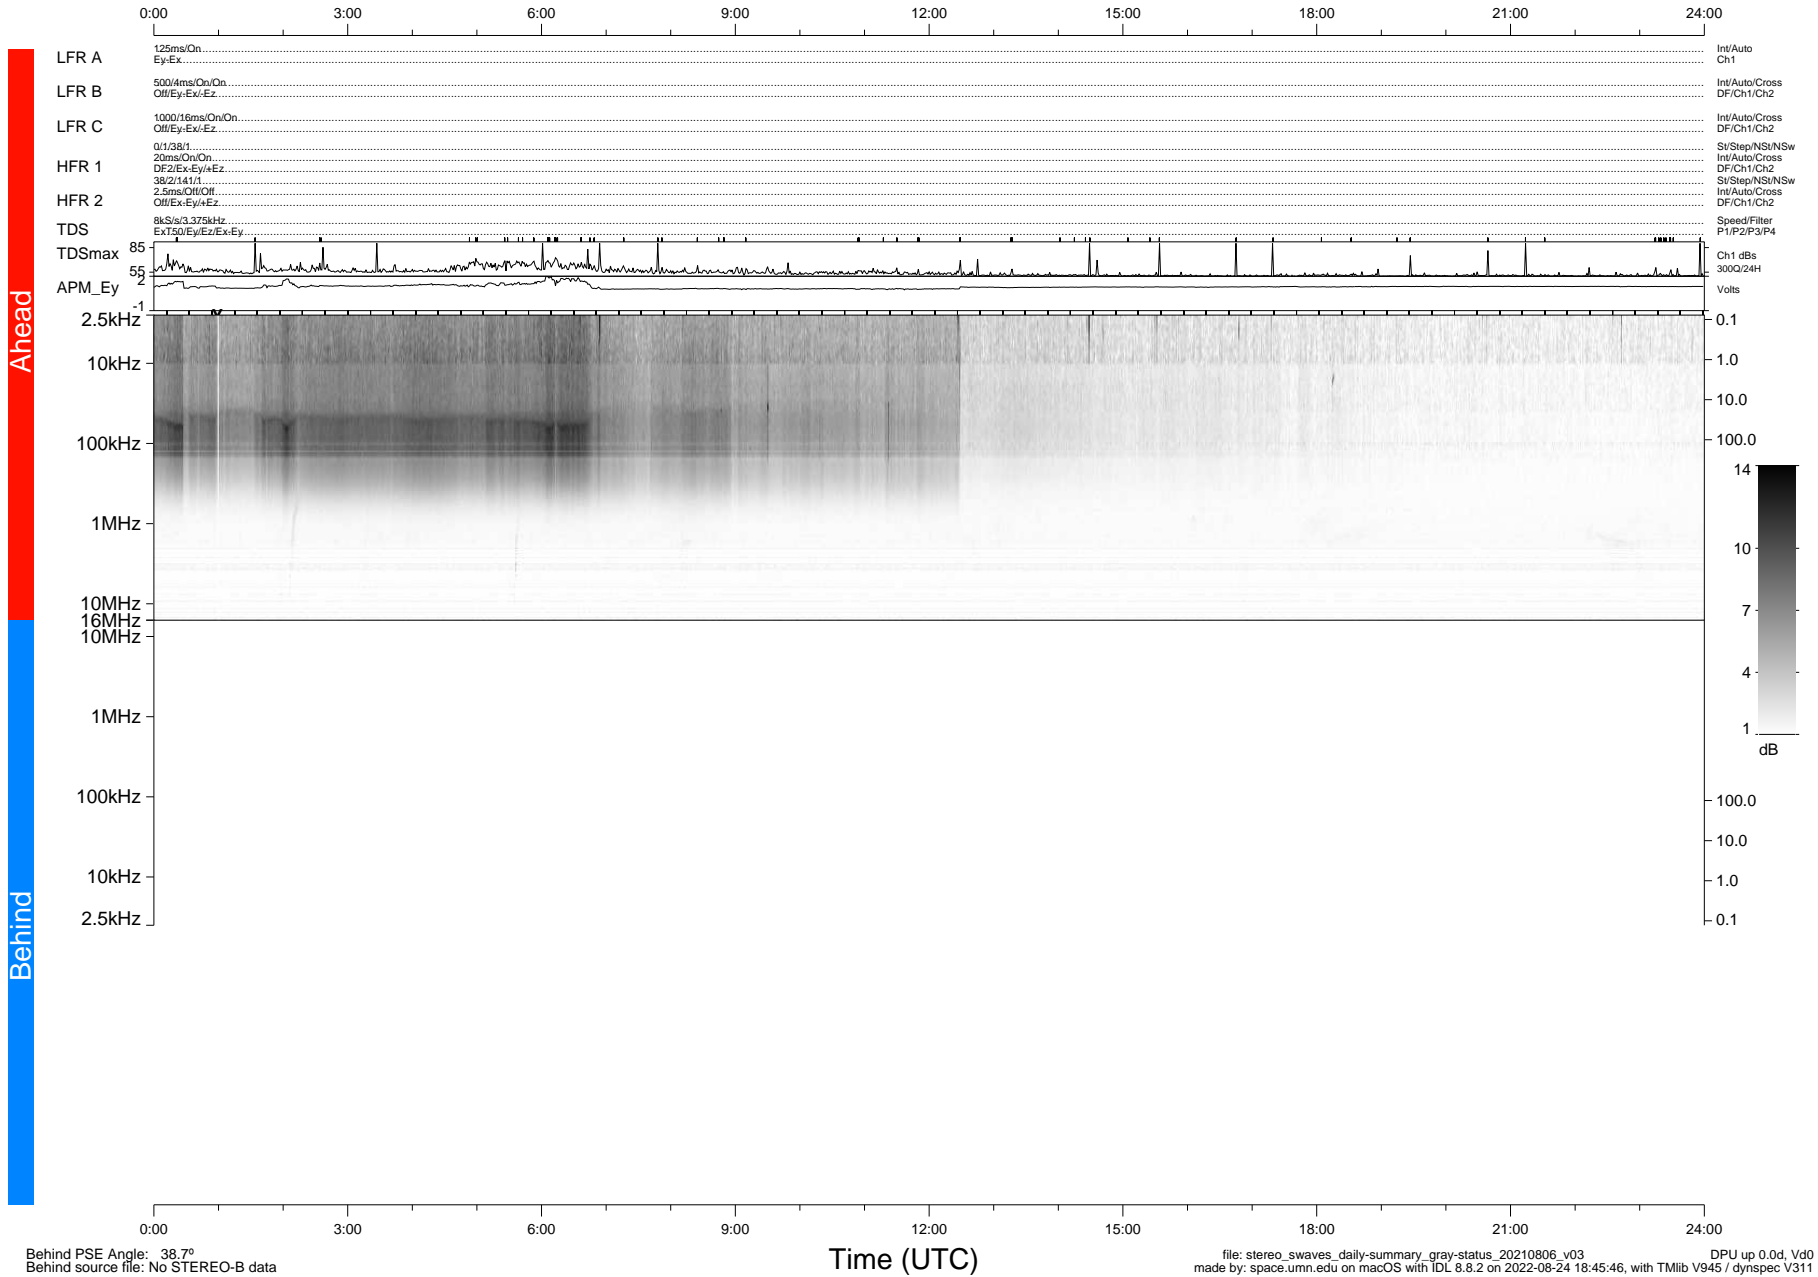

STEREO/WAVES Daily Summary - 06-Aug-2021 (DOY 218)

Ahead source file: swaves_ahead_2021_218_1_05.fin (Recovery: 100.0% HK, 96% Pkts)
 Ahead PSE Angle: -44.3°

DPU up 2221.9d, V412d40

Behind PSE Angle: 38.7°
 Behind source file: No STEREO-B data

Time (UTC)

file: stereo_swaves_daily-summary_gray-status_20210806_v03 DPU up 0.0d, Vd0
 made by: space.umn.edu on macOS with IDL 8.8.2 on 2022-08-24 18:45:46, with TLib V945 / dynspec V311