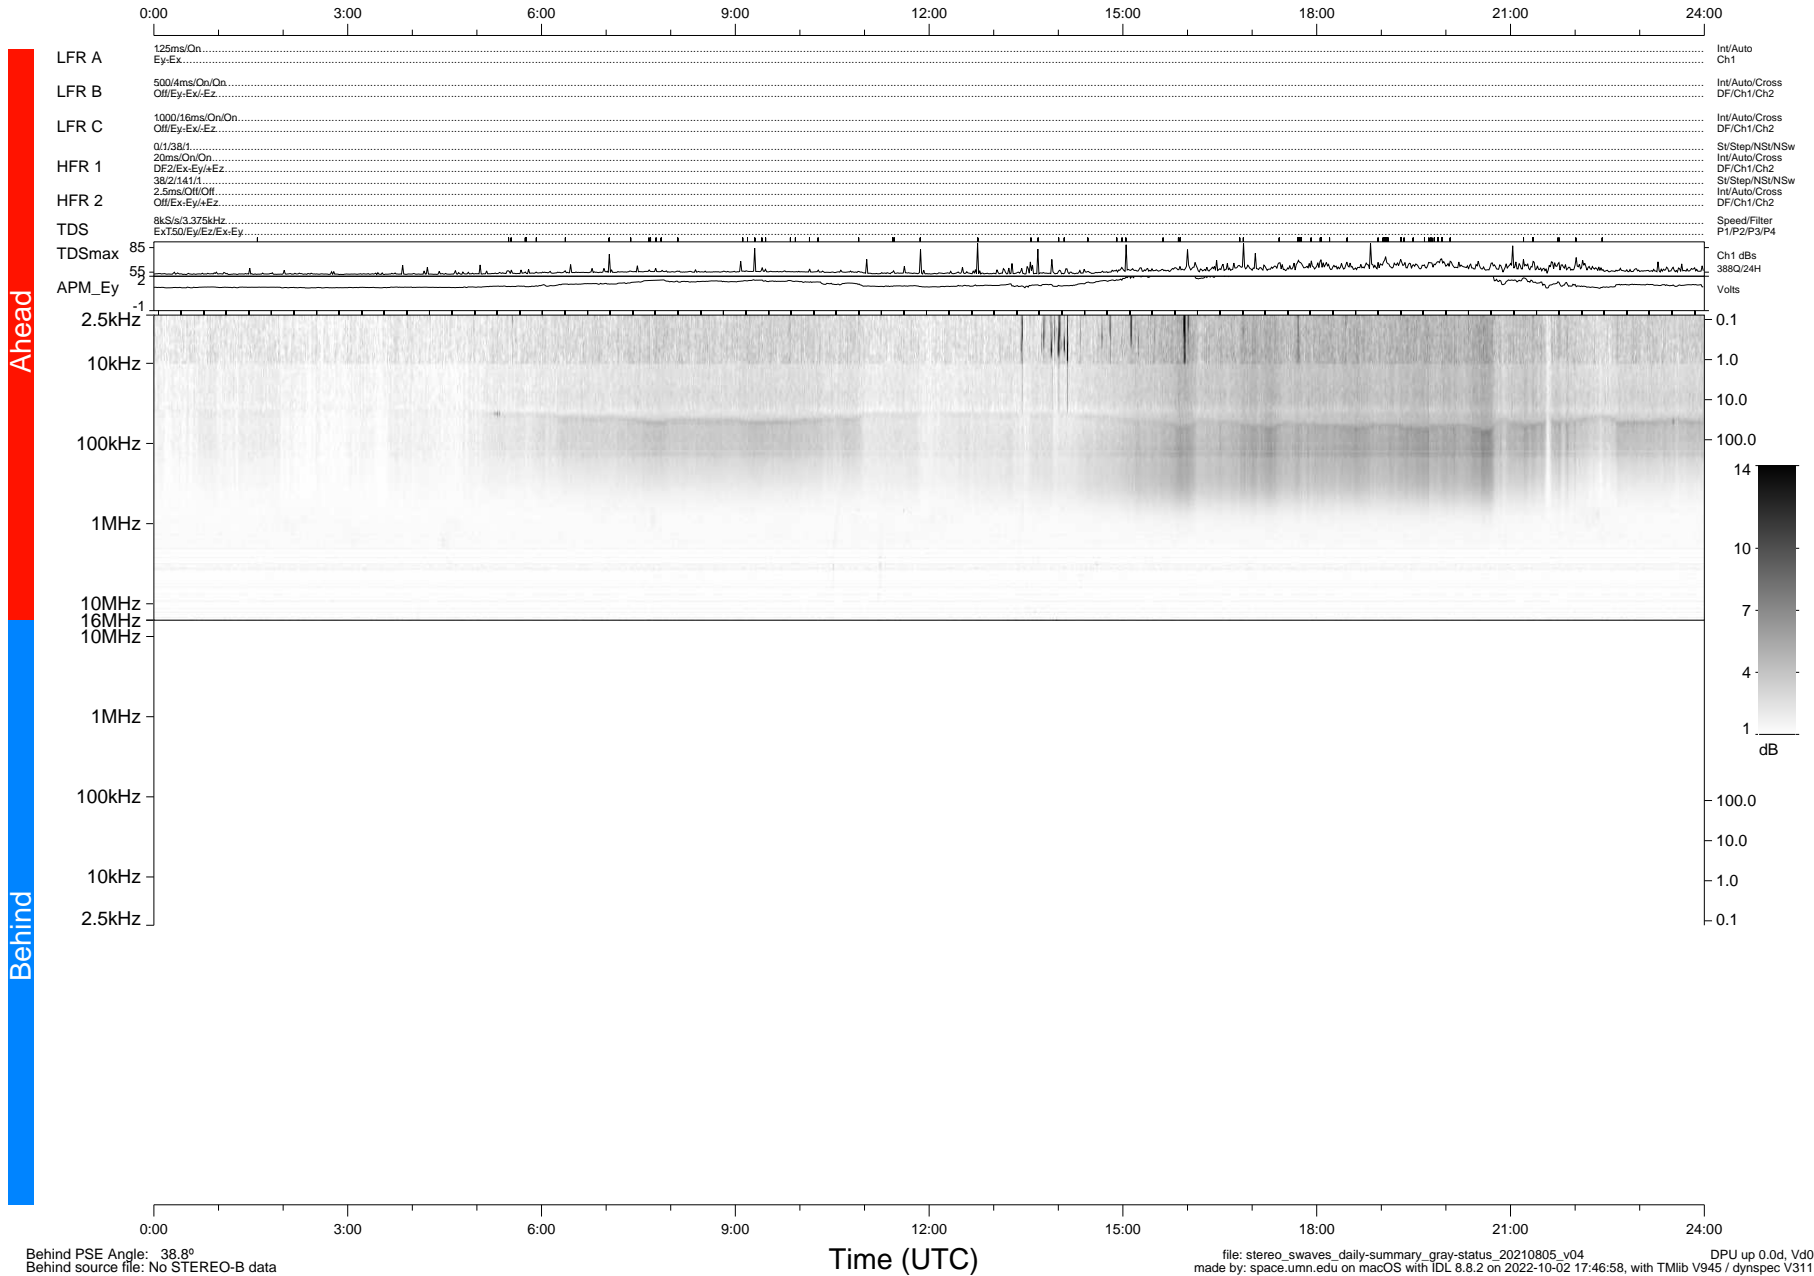

STEREO/WAVES Daily Summary - 05-Aug-2021 (DOY 217)

Ahead source file: swaves_ahead_2021_217_1_05.fin (Recovery: 100.0% HK, 109% Pkts)
Ahead PSE Angle: -44.3°

DPU up 2220.9d, V412d40

Behind PSE Angle: 38.8°
Behind source file: No STEREO-B data

Time (UTC)