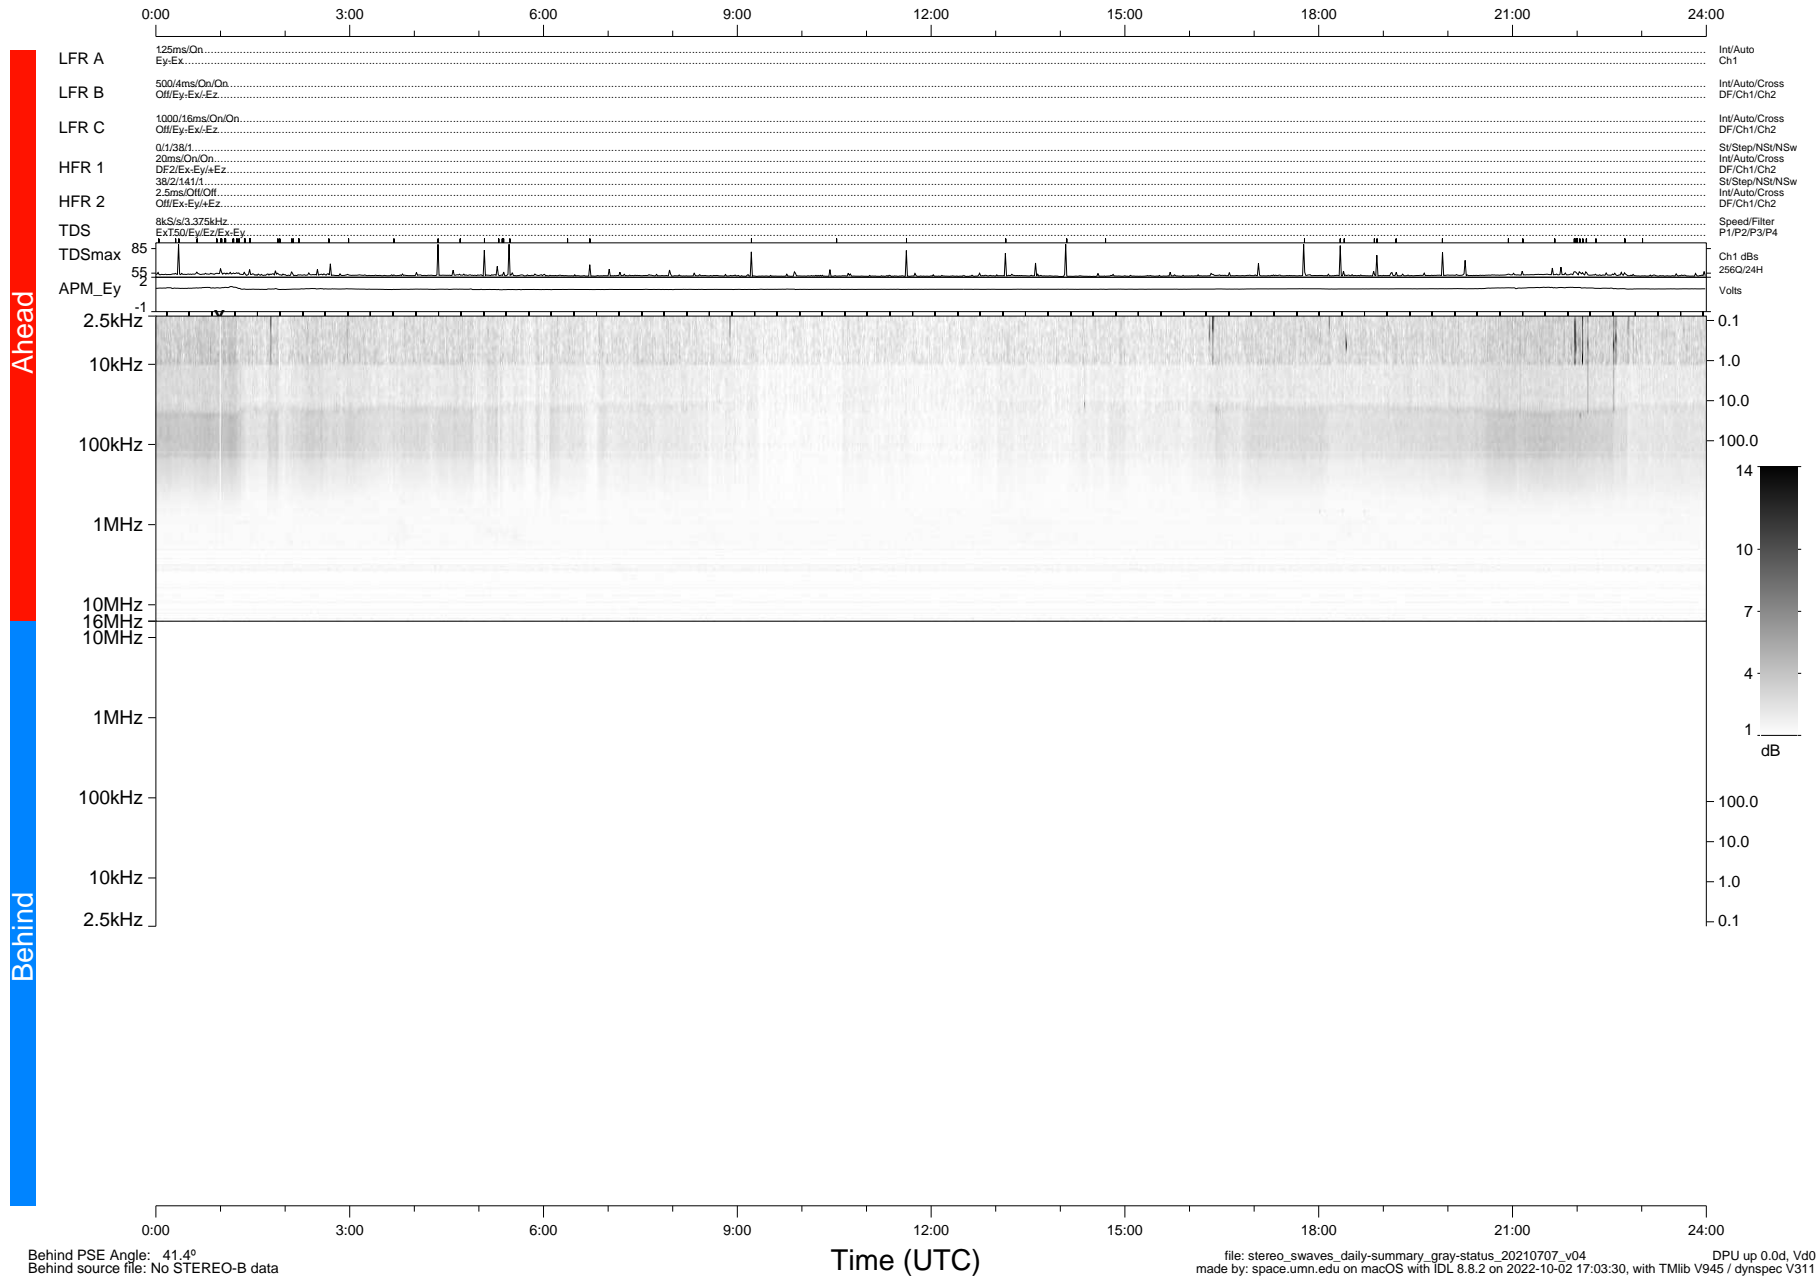

# STEREO/WAVES Daily Summary - 07-Jul-2021 (DOY 188)

Ahead source file: swaves\_ahead\_2021\_188\_1\_05.fin (Recovery: 100.0% HK, 90% Pkts)  
 Ahead PSE Angle: -47.2°

DPU up 2191.9d, V412d40

Behind PSE Angle: 41.4°  
 Behind source file: No STEREO-B data

file: stereo\_swaves\_daily-summary\_gray-status\_20210707\_v04 DPU up 0.0d, Vd0  
 made by: space.umn.edu on macOS with IDL 8.8.2 on 2022-10-02 17:03:30, with TLib V945 / dynspec V311