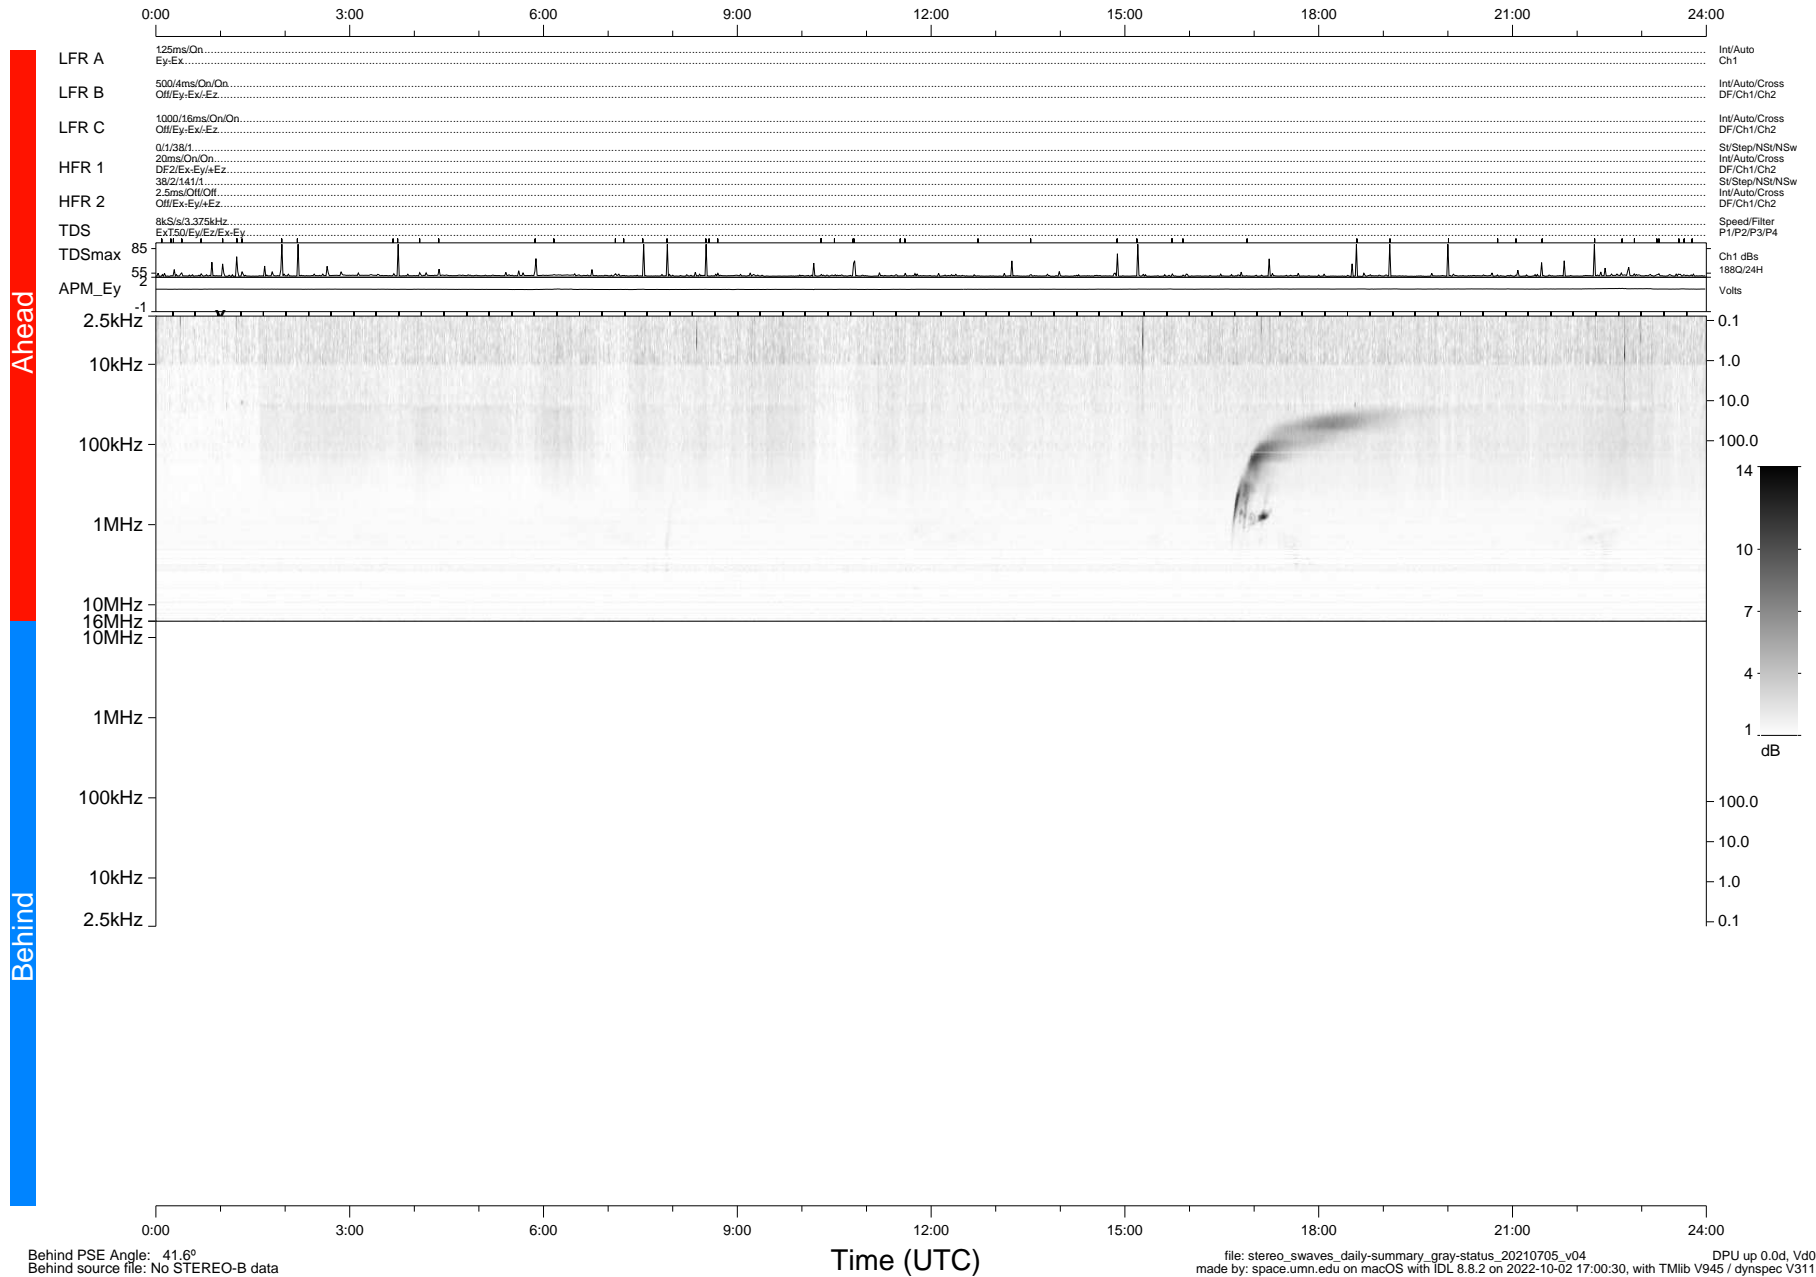

STEREO/WAVES Daily Summary - 05-Jul-2021 (DOY 186)

Ahead source file: swaves_ahead_2021_186_1_05.fin (Recovery: 100.1% HK, 80% Pkts)
 Ahead PSE Angle: -47.4°

DPU up 2189.9d, V412d40

Behind PSE Angle: 41.6°
 Behind source file: No STEREO-B data

file: stereo_swaves_daily-summary_gray-status_20210705_v04 DPU up 0.0d, Vd0
 made by: space.umn.edu on macOS with IDL 8.8.2 on 2022-10-02 17:00:30, with Tlib V945 / dynspec V311