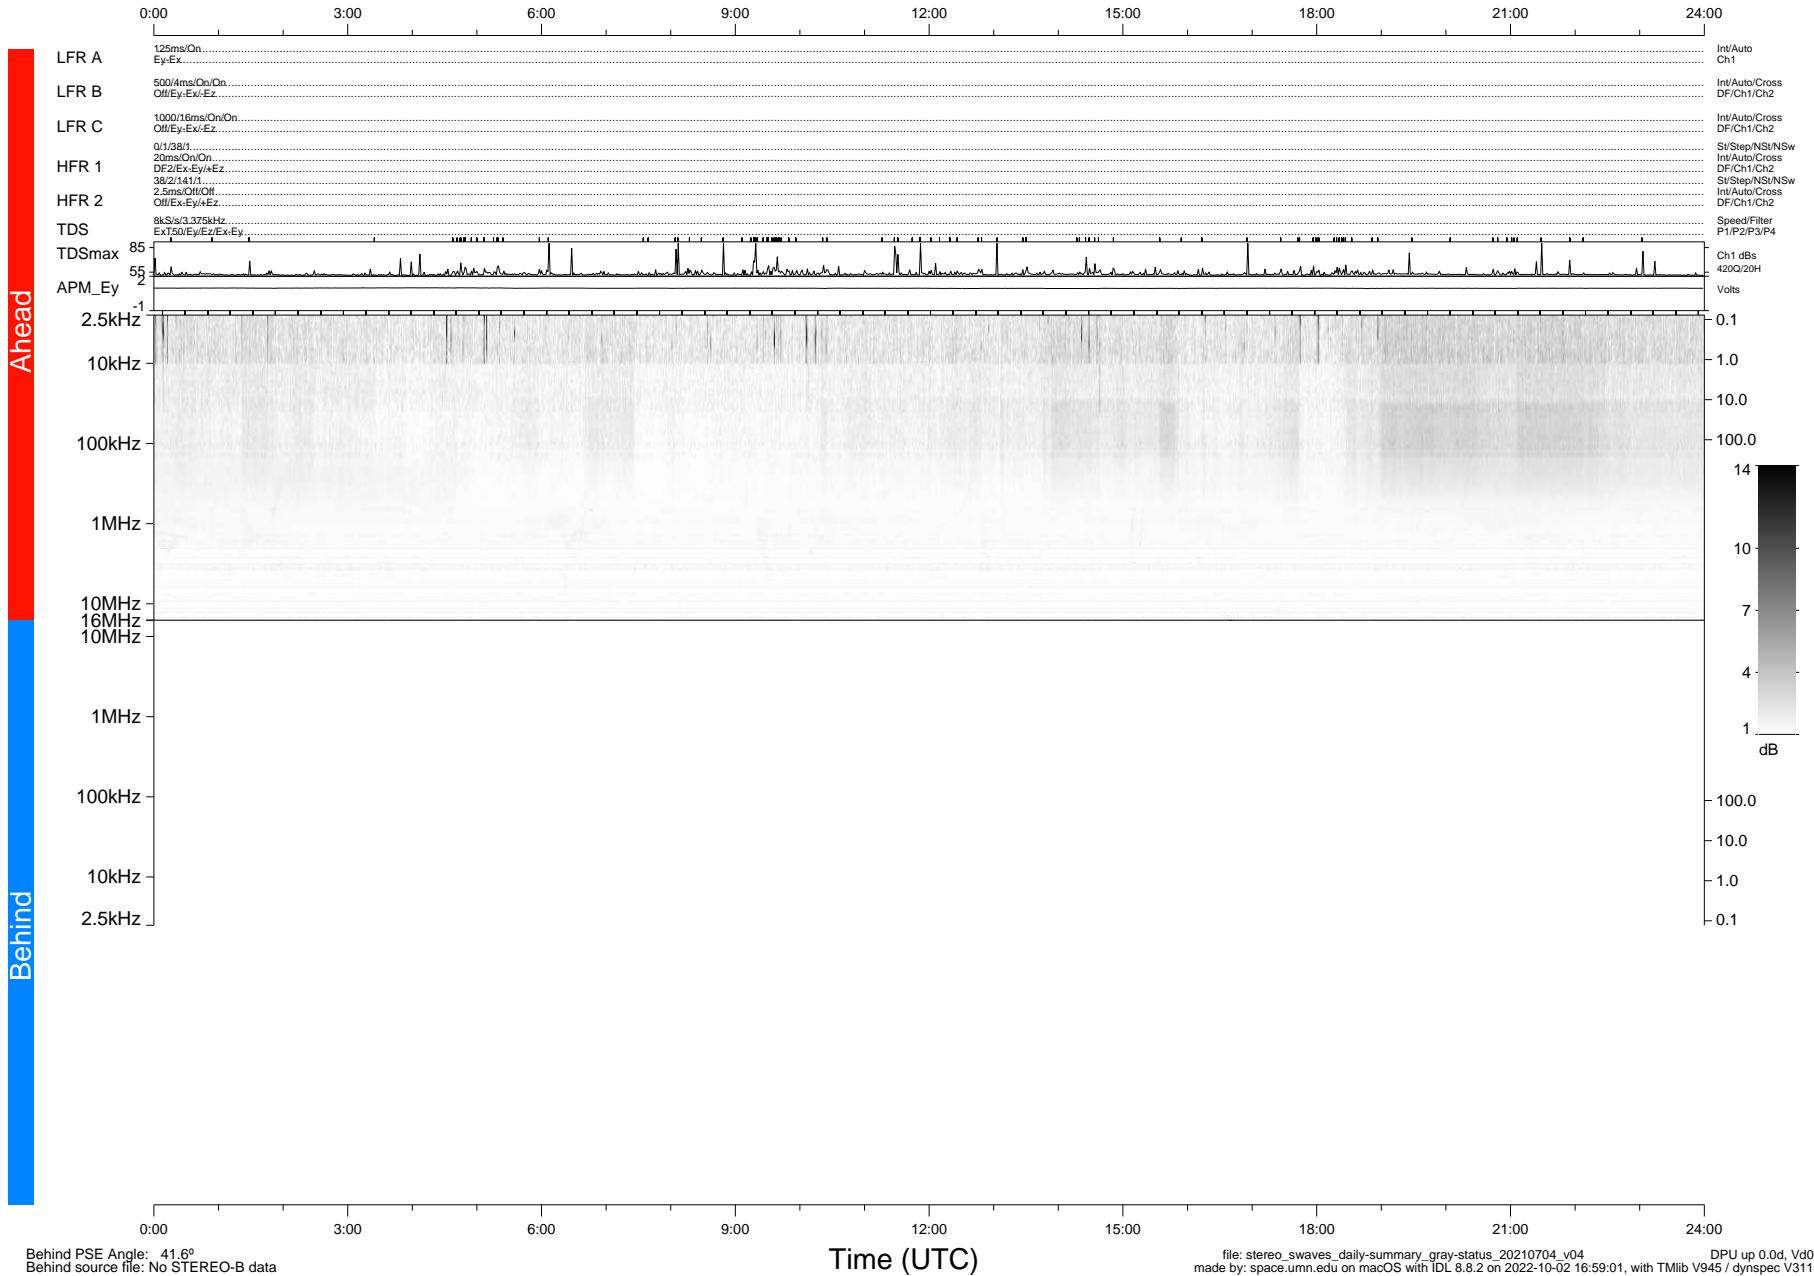

STEREO/WAVES Daily Summary - 04-Jul-2021 (DOY 185)

Ahead source file: swaves_ahead_2021_185_1_05.fin (Recovery: 100.0% HK, 113% Pkts)
 Ahead PSE Angle: -47.5°

DPU up 2188.9d, V412d40

Behind PSE Angle: 41.6°
 Behind source file: No STEREO-B data