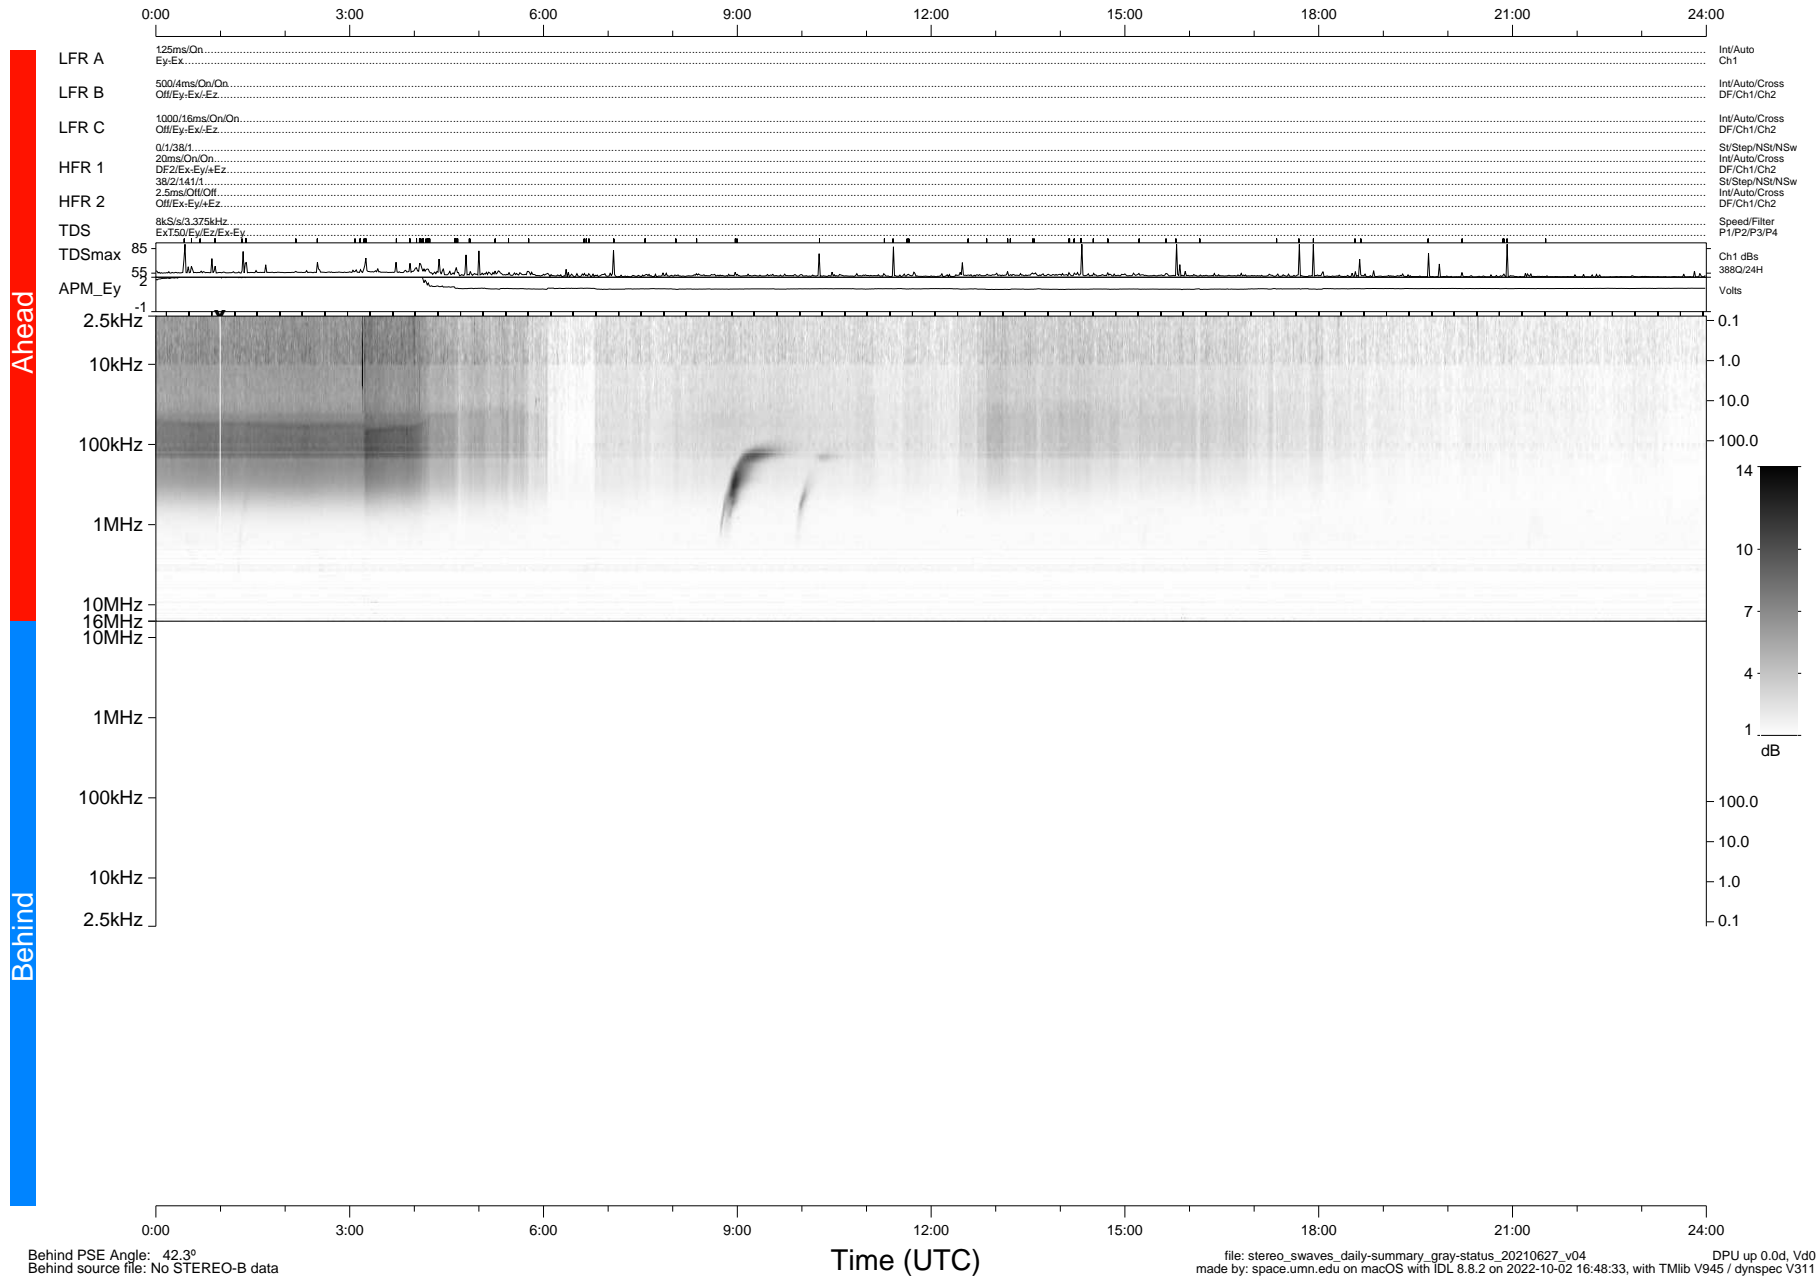

STEREO/WAVES Daily Summary - 27-Jun-2021 (DOY 178)

Ahead source file: swaves_ahead_2021_178_1_05.fin (Recovery: 100.0% HK, 109% Pkts)
 Ahead PSE Angle: -48.1°

DPU up 2181.9d, V412d40

Behind PSE Angle: 42.3°
 Behind source file: No STEREO-B data

file: stereo_swaves_daily-summary_gray-status_20210627_v04
 made by: space.umn.edu on macOS with IDL 8.8.2 on 2022-10-02 16:48:33, with Tlib V945 / dynspec V311
 DPU up 0.0d, Vd0