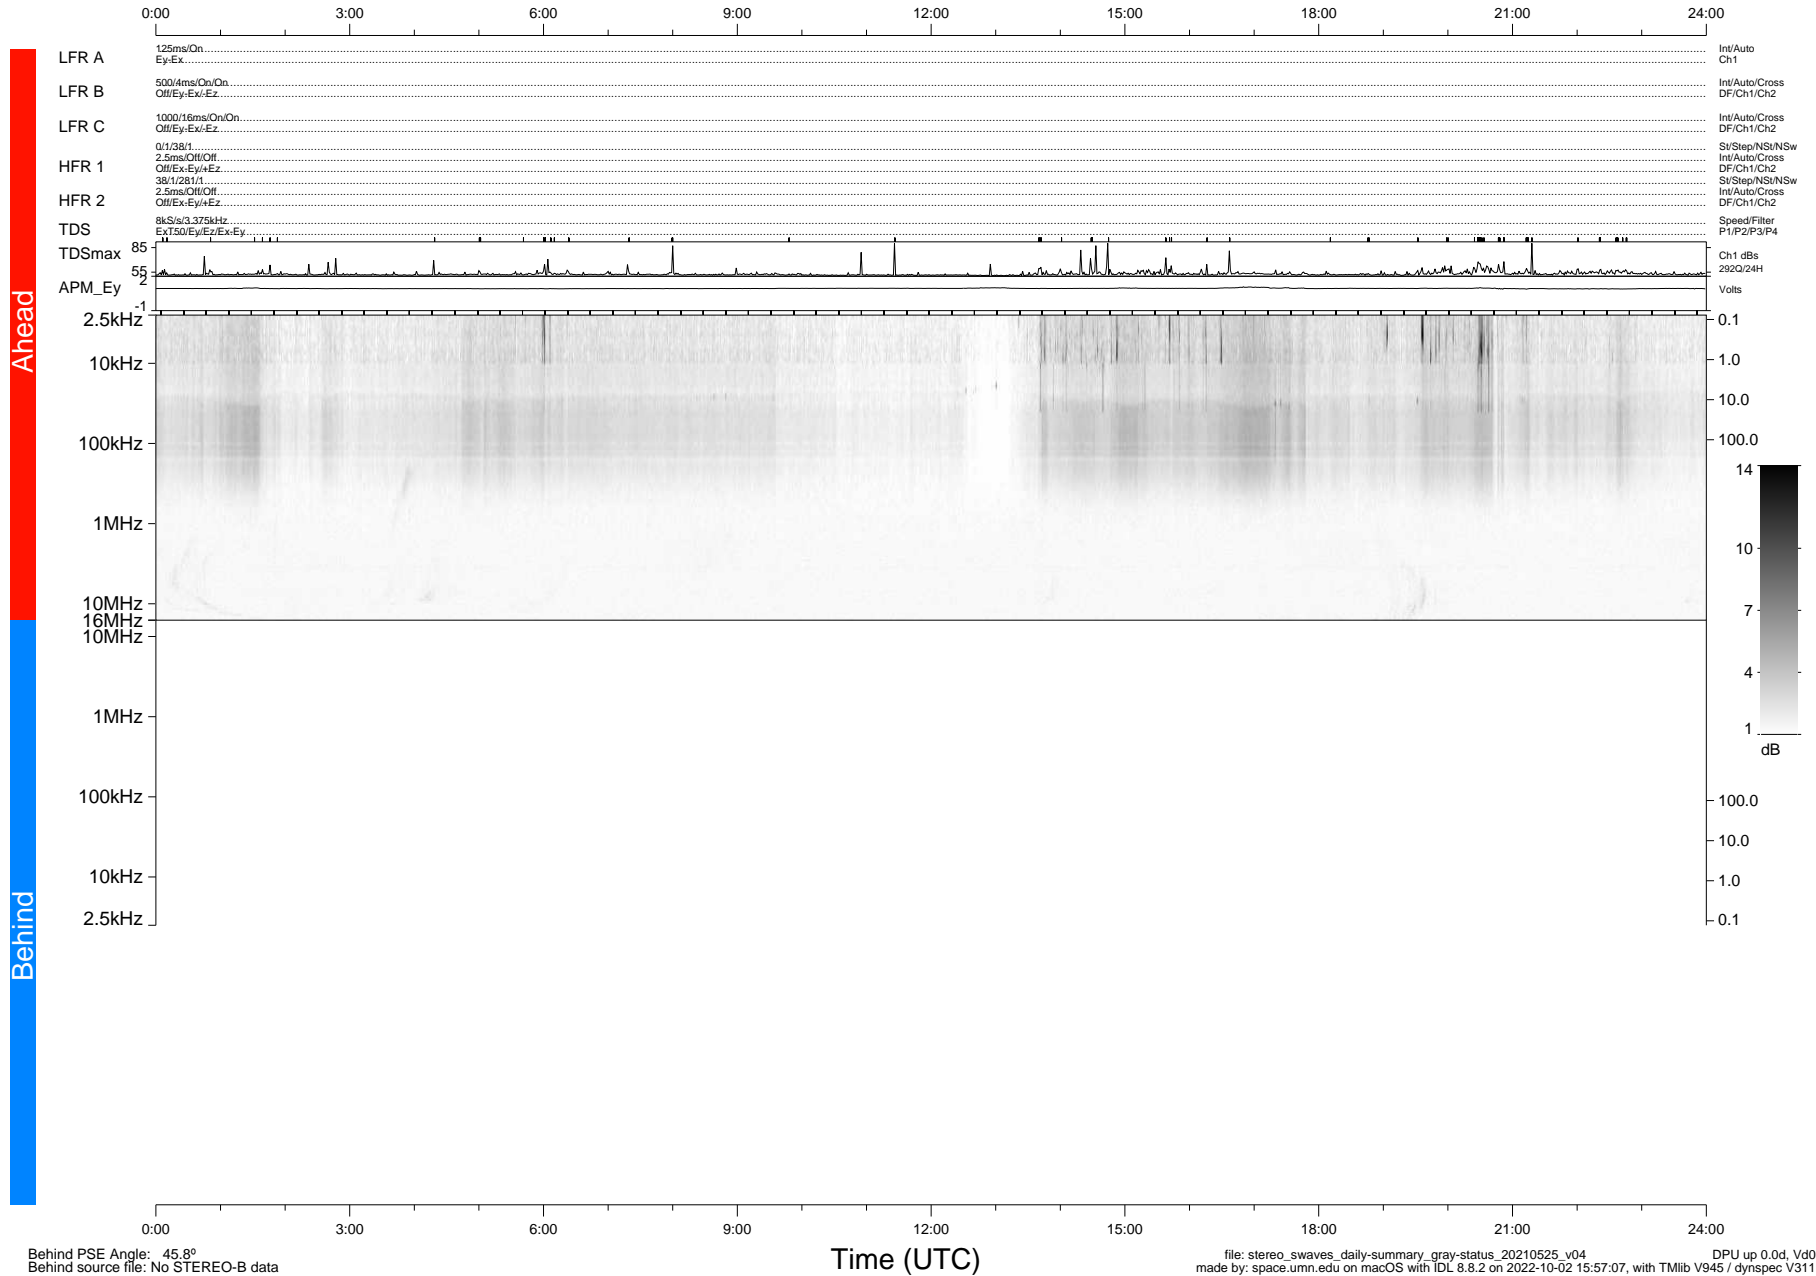

STEREO/WAVES Daily Summary - 25-May-2021 (DOY 145)

Ahead source file: swaves_ahead_2021_145_1_06.fin (Recovery: 100.0% HK, 113% Pkts)
 Ahead PSE Angle: -51.0°

DPU up 2148.9d, V412d38

Behind PSE Angle: 45.8°
 Behind source file: No STEREO-B data

file: stereo_swaves_daily-summary_gray-status_20210525_v04 DPU up 0.0d, Vd0
 made by: space.umn.edu on macOS with IDL 8.8.2 on 2022-10-02 15:57:07, with Tlib V945 / dynspec V311