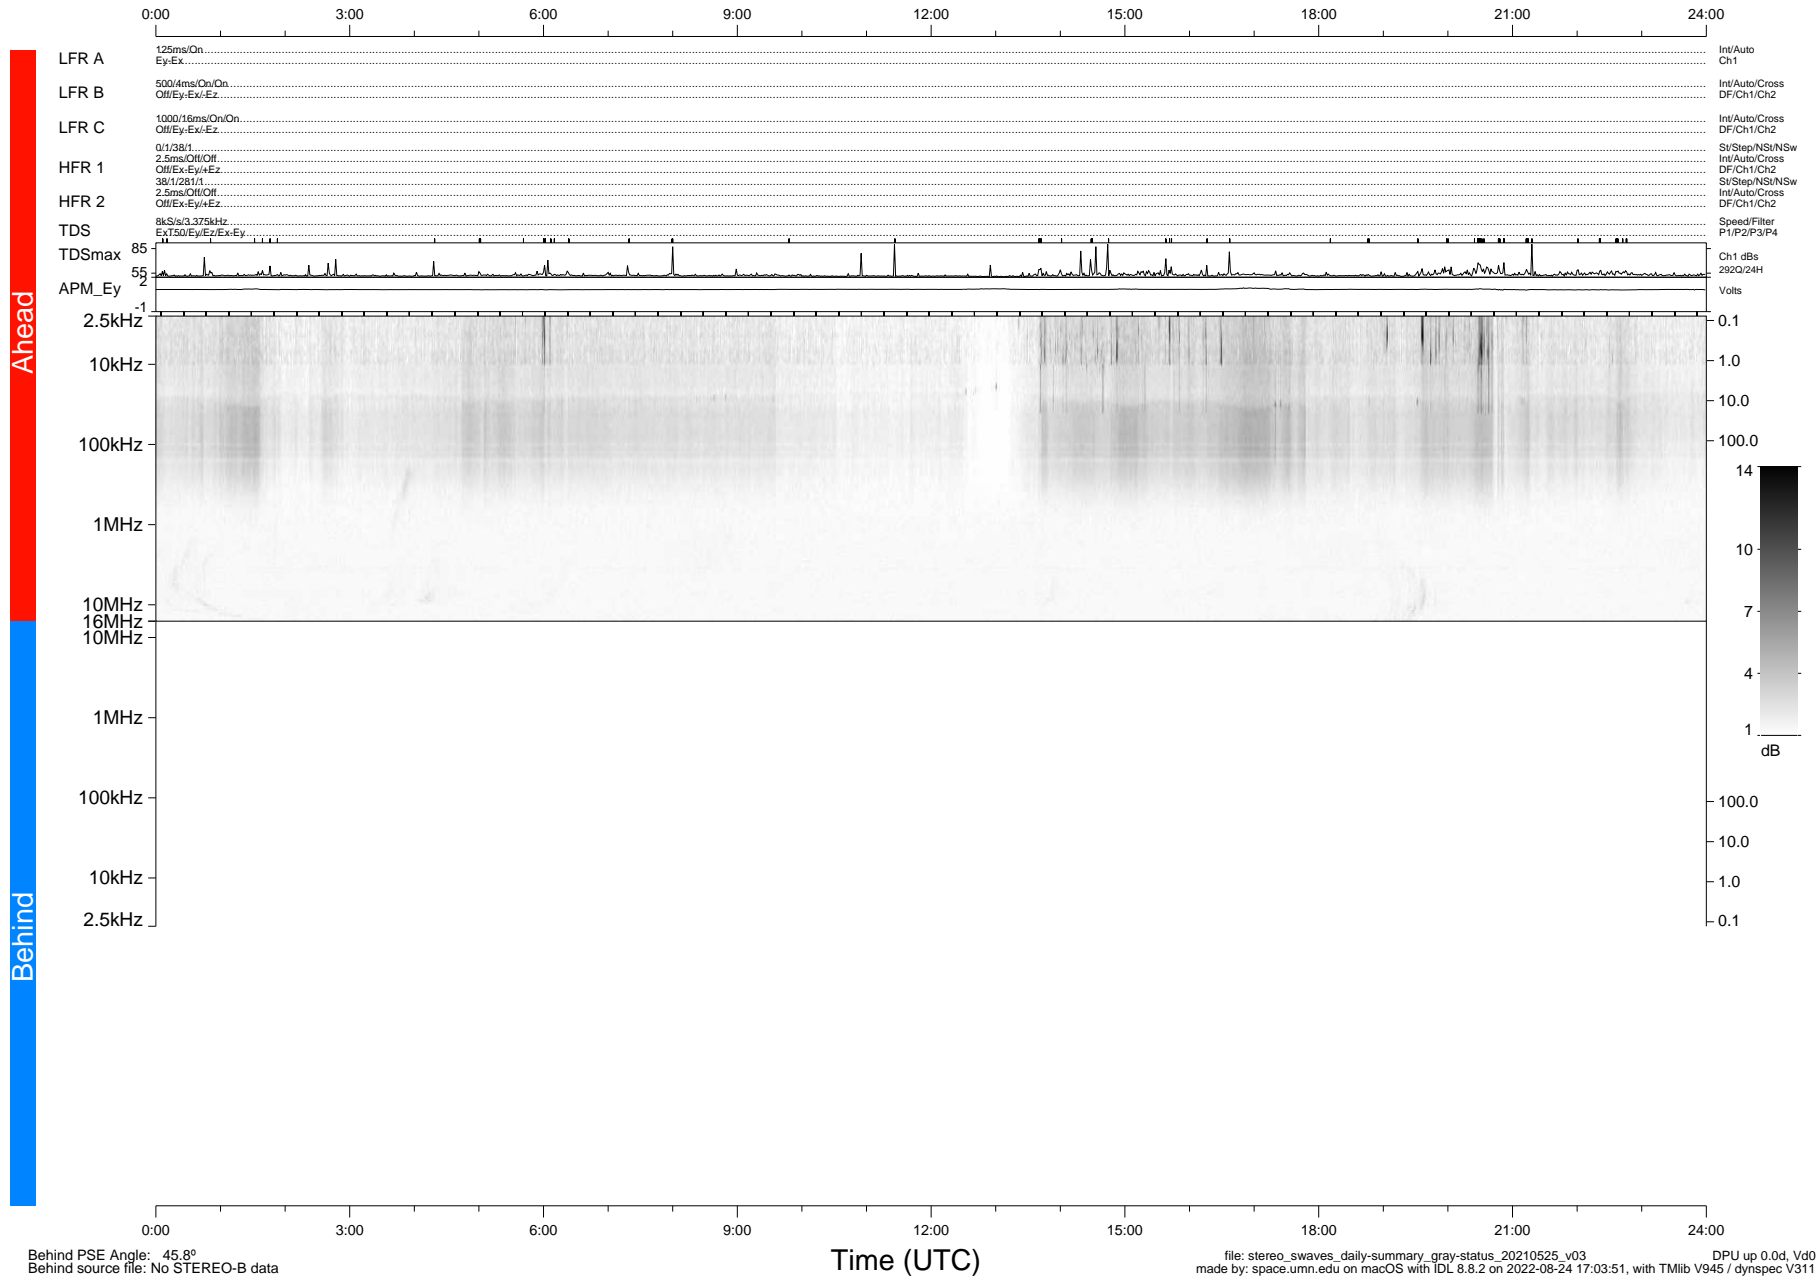

STEREO/WAVES Daily Summary - 25-May-2021 (DOY 145)

Ahead source file: swaves_ahead_2021_145_1_06.fin (Recovery: 100.0% HK, 113% Pkts)
 Ahead PSE Angle: -51.0°

DPU up 2148.9d, V412d38

Behind PSE Angle: 45.8°
 Behind source file: No STEREO-B data

file: stereo_swaves_daily-summary_gray-status_20210525_v03 DPU up 0.0d, Vd0
 made by: space.umn.edu on macOS with IDL 8.8.2 on 2022-08-24 17:03:51, with TLib V945 / dynspec V311