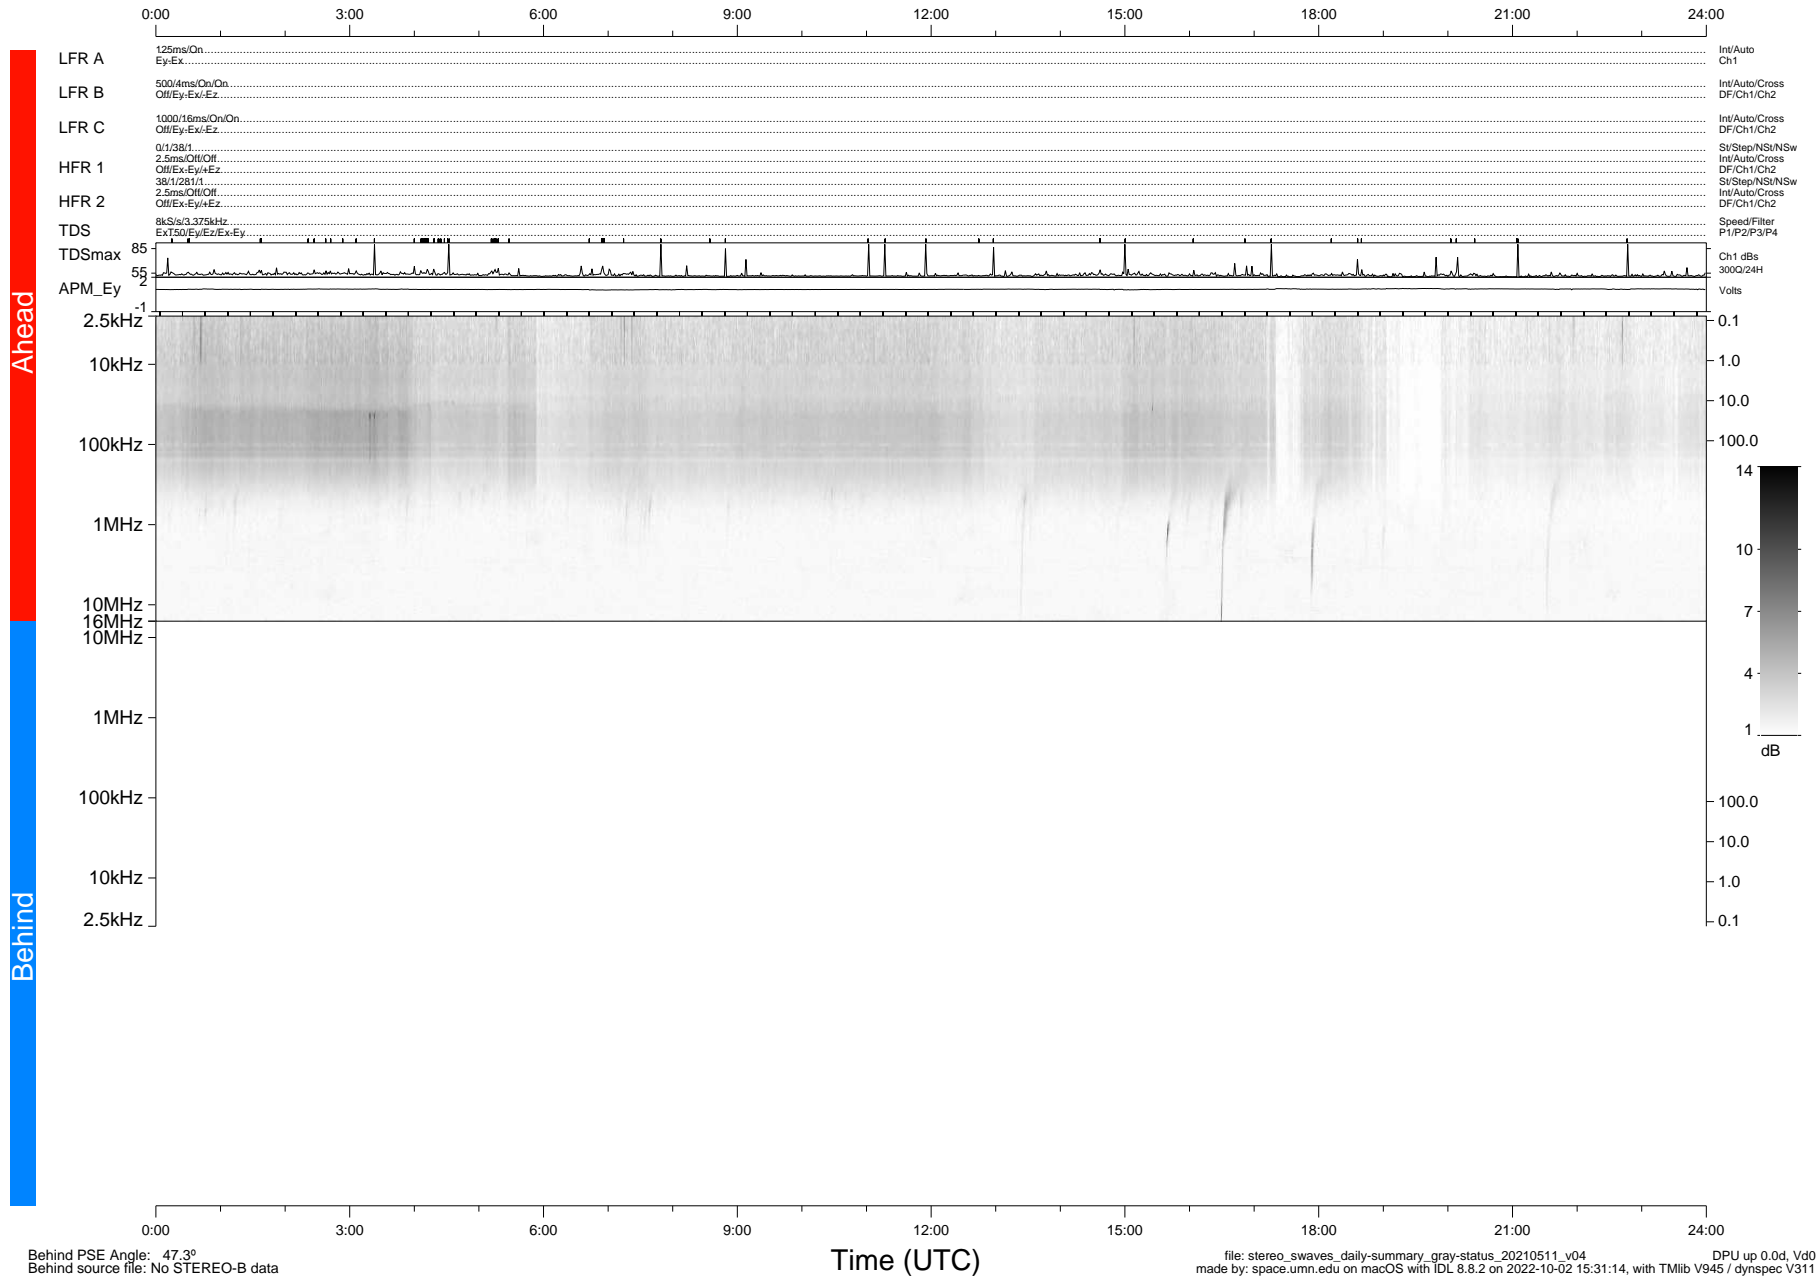

STEREO/WAVES Daily Summary - 11-May-2021 (DOY 131)

Ahead source file: swaves_ahead_2021_131_1_05.fin (Recovery: 100.0% HK, 114% Pkts)
 Ahead PSE Angle: -52.0°

DPU up 2134.9d, V412d38

Behind PSE Angle: 47.3°
 Behind source file: No STEREO-B data

file: stereo_swaves_daily-summary_gray-status_20210511_v04 DPU up 0.0d, Vd0
 made by: space.umn.edu on macOS with IDL 8.8.2 on 2022-10-02 15:31:14, with Tlib V945 / dynspec V311