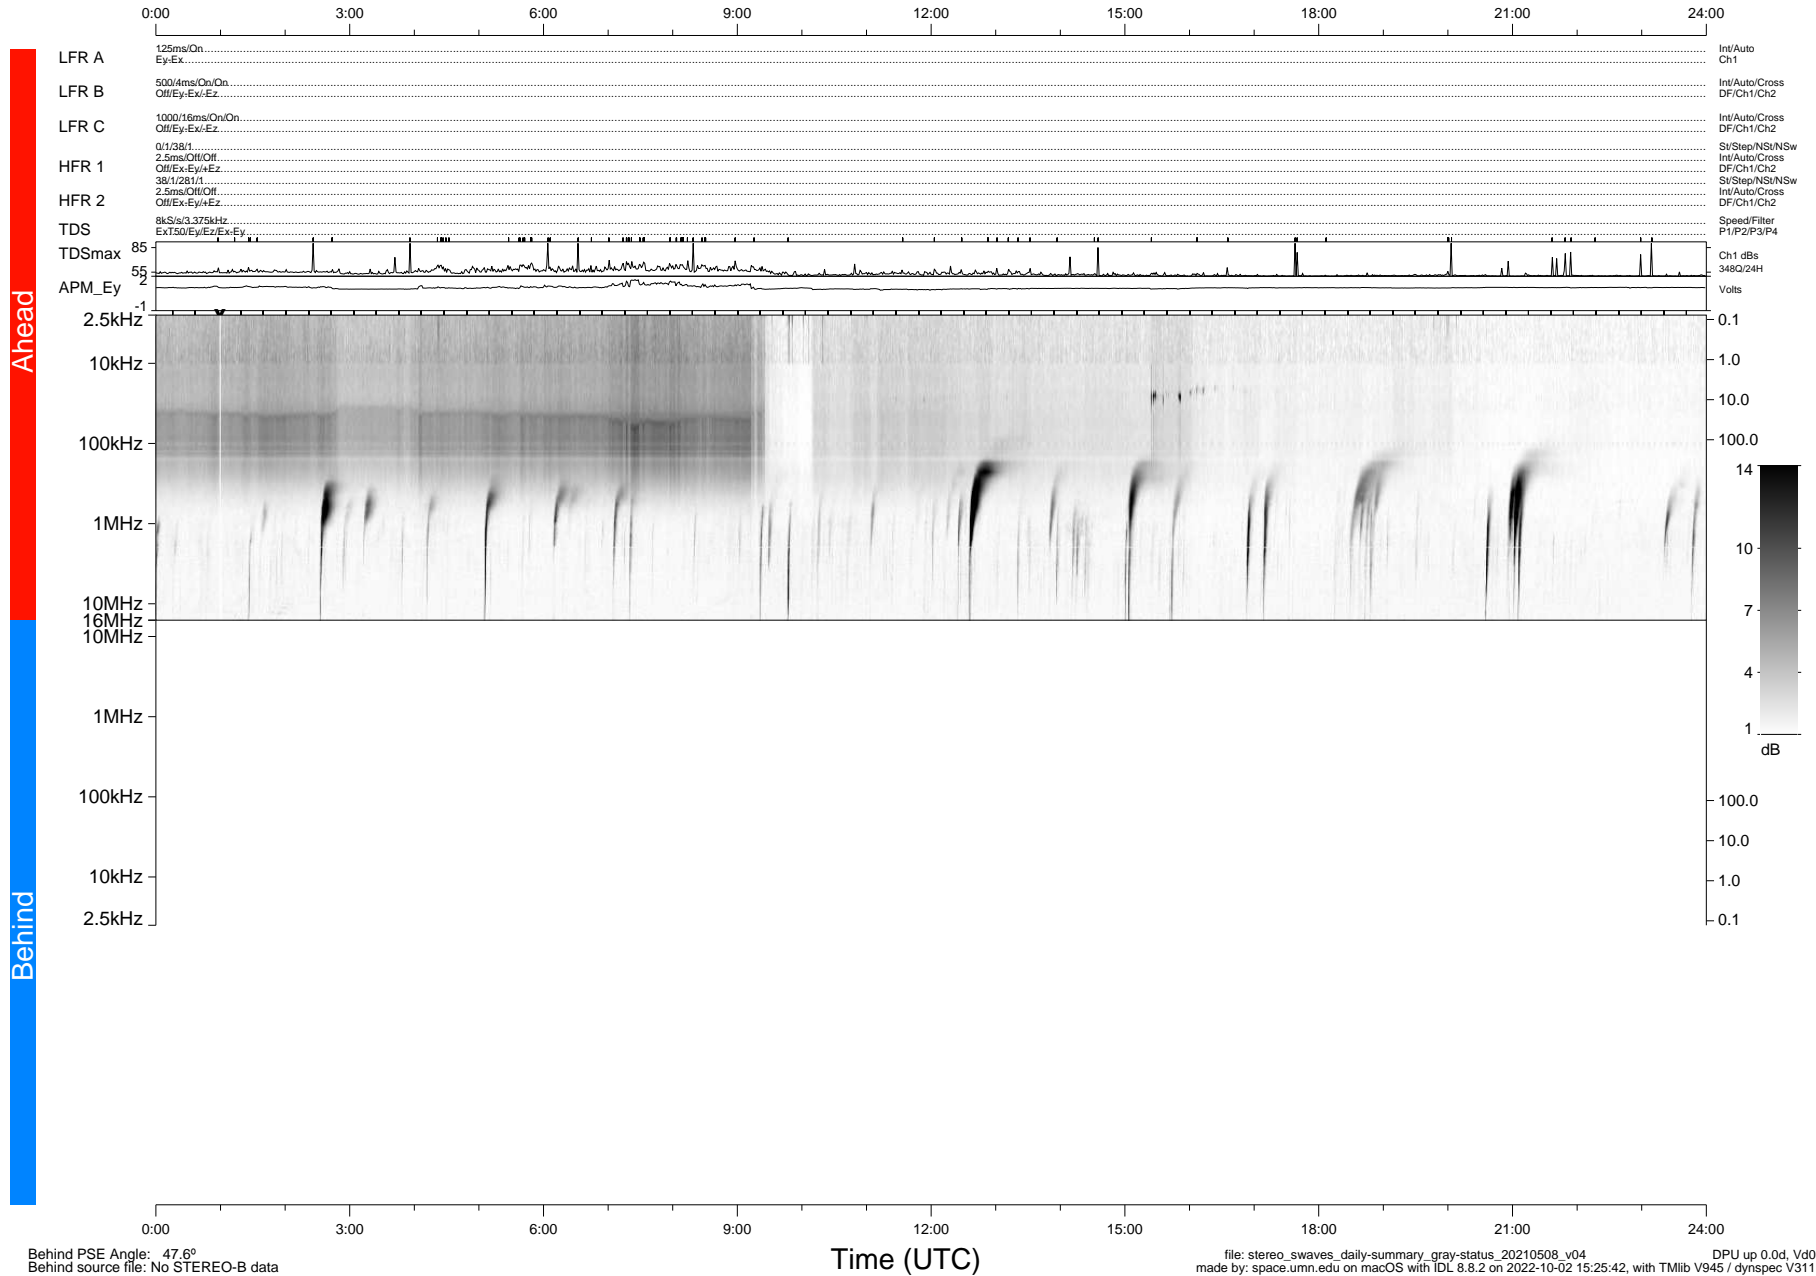

# STEREO/WAVES Daily Summary - 08-May-2021 (DOY 128)

Ahead source file: swaves\_ahead\_2021\_128\_1\_05.fin (Recovery: 100.0% HK, 121% Pkts)  
 Ahead PSE Angle: -52.2°

DPU up 2131.9d, V412d38

Behind PSE Angle: 47.6°  
 Behind source file: No STEREO-B data

file: stereo\_swaves\_daily-summary\_gray-status\_20210508\_v04  
 DPU up 0.0d, Vd0  
 made by: space.umn.edu on macOS with IDL 8.8.2 on 2022-10-02 15:25:42, with TLib V945 / dynspec V311