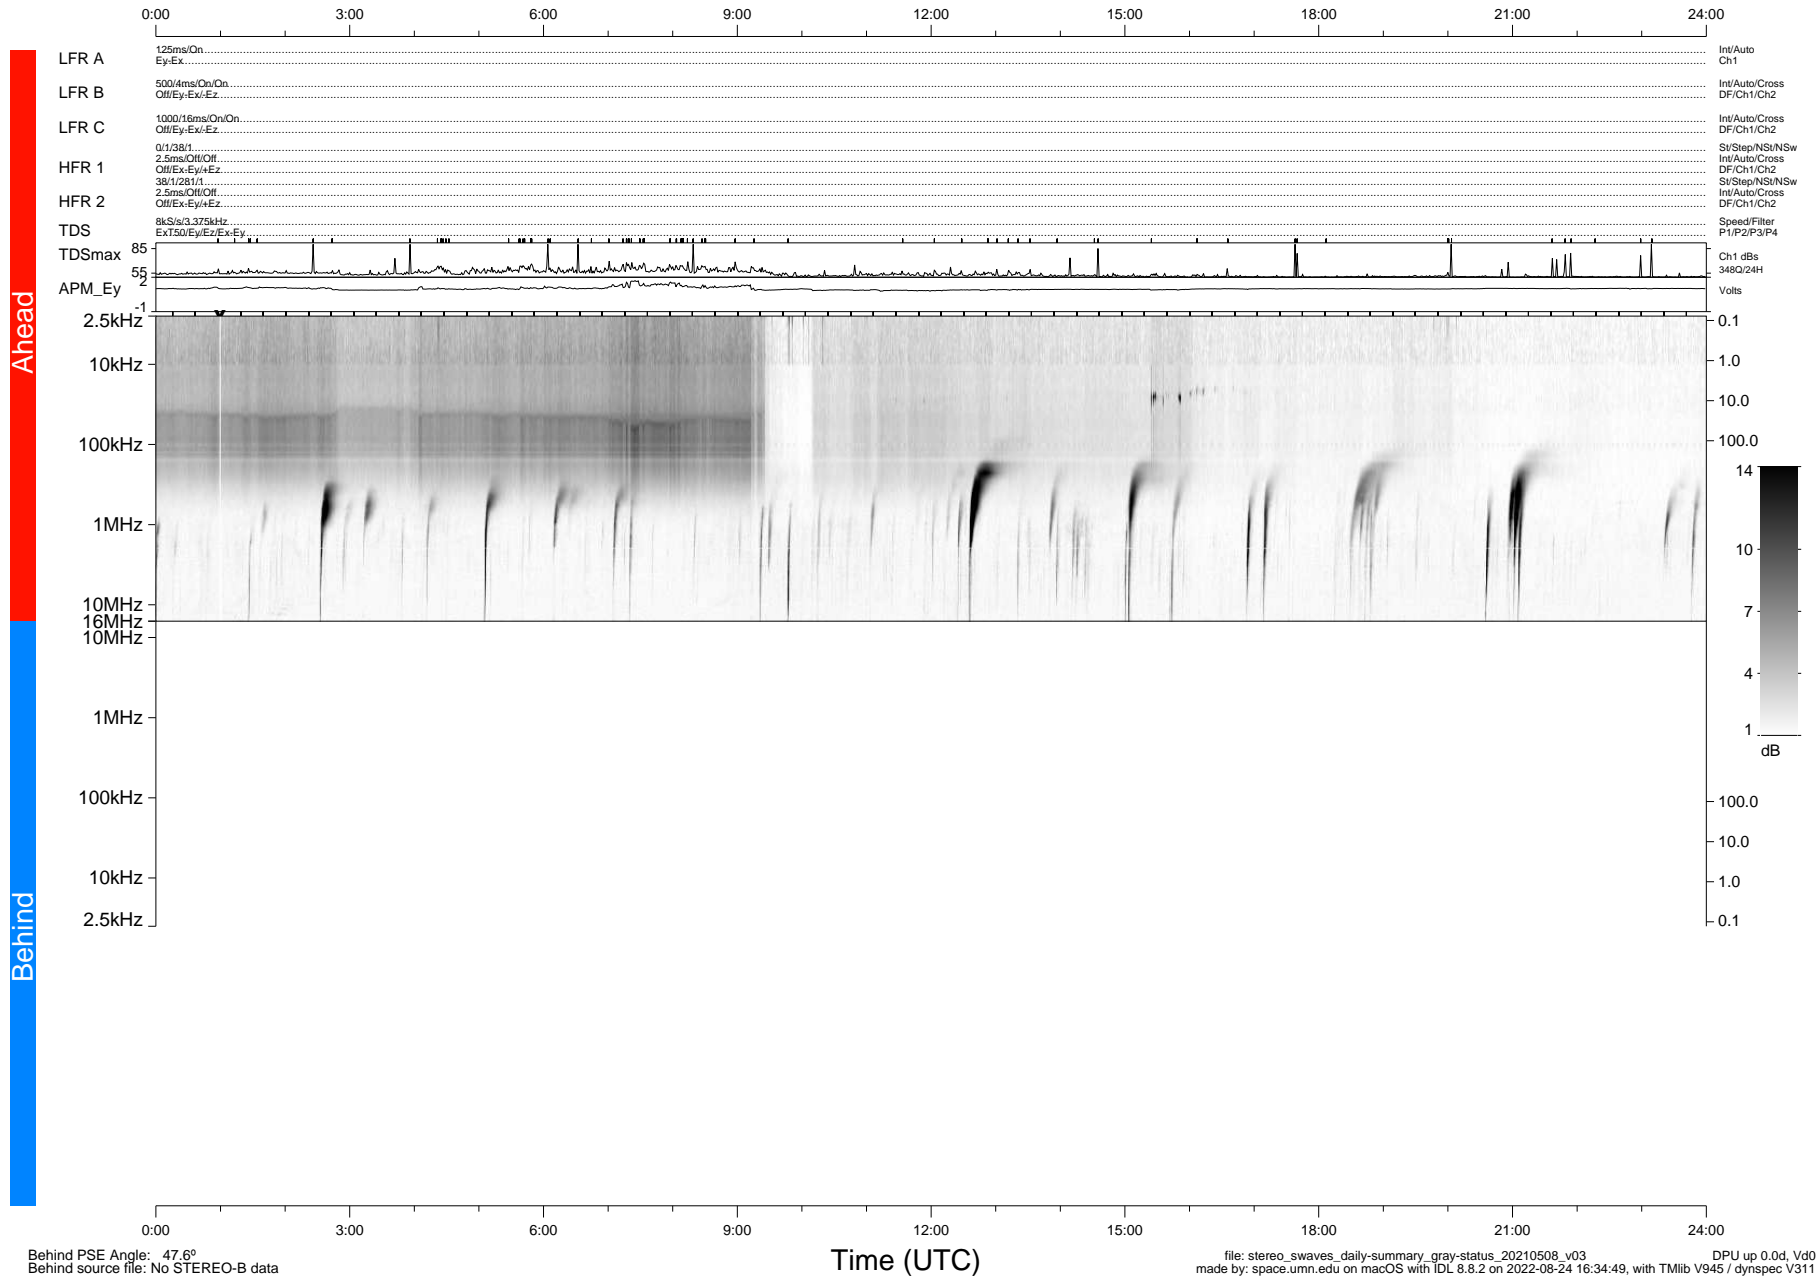

STEREO/WAVES Daily Summary - 08-May-2021 (DOY 128)

Ahead source file: swaves_ahead_2021_128_1_05.fin (Recovery: 100.0% HK, 121% Pkts)
 Ahead PSE Angle: -52.2°

DPU up 2131.9d, V412d38

Behind PSE Angle: 47.6°
 Behind source file: No STEREO-B data

file: stereo_swaves_daily-summary_gray-status_20210508_v03
 made by: space.umn.edu on macOS with IDL 8.8.2 on 2022-08-24 16:34:49, with Tlib V945 / dynspec V311
 DPU up 0.0d, Vd0