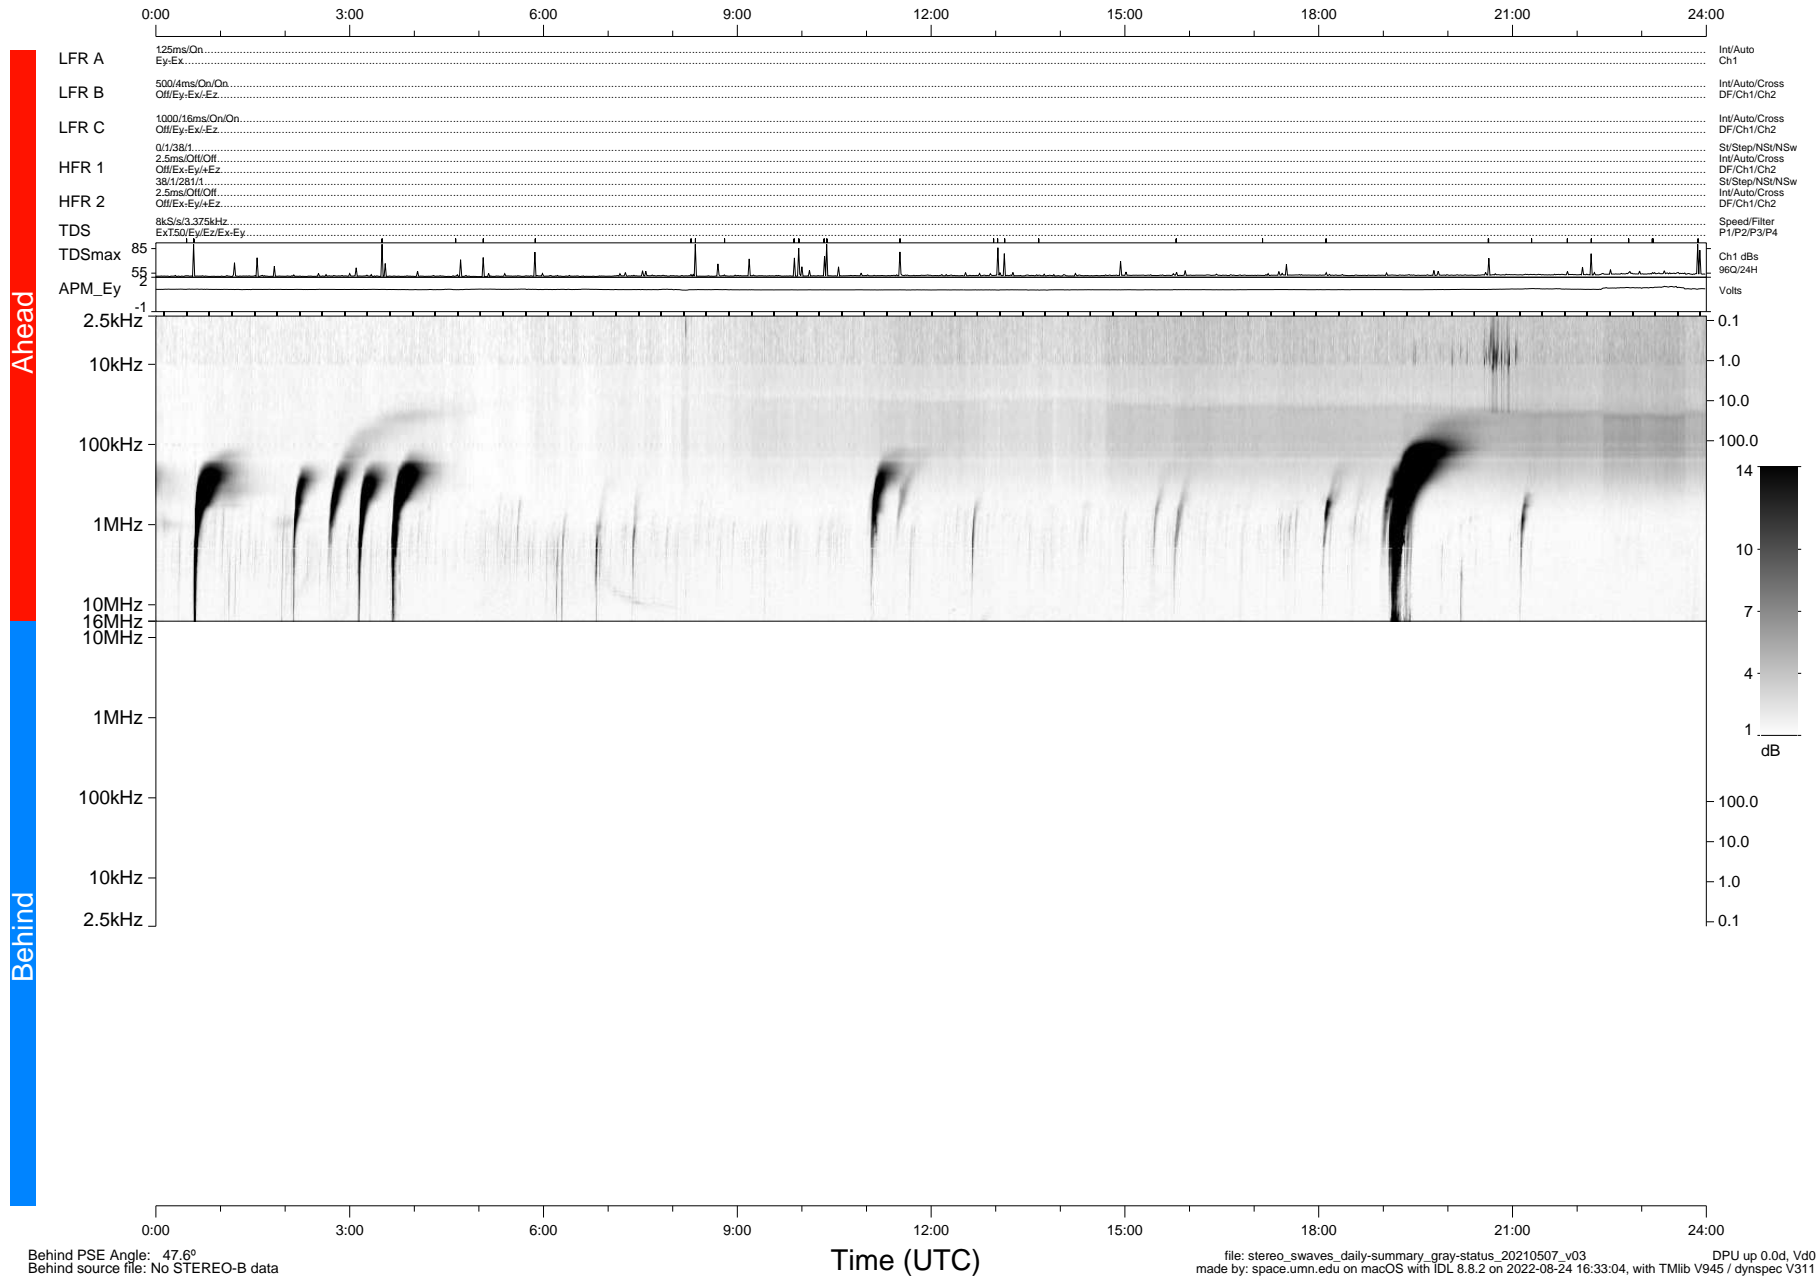

STEREO/WAVES Daily Summary - 07-May-2021 (DOY 127)

Ahead source file: swaves_ahead_2021_127_1_05.fin (Recovery: 100.0% HK, 84% Pkts)
 Ahead PSE Angle: -52.4°

DPU up 2130.9d, V412d38

Behind PSE Angle: 47.6°
 Behind source file: No STEREO-B data

Time (UTC)

file: stereo_swaves_daily-summary_gray-status_20210507_v03 DPU up 0.0d, Vd0
 made by: space.umn.edu on macOS with IDL 8.8.2 on 2022-08-24 16:33:04, with TLib V945 / dynspec V311